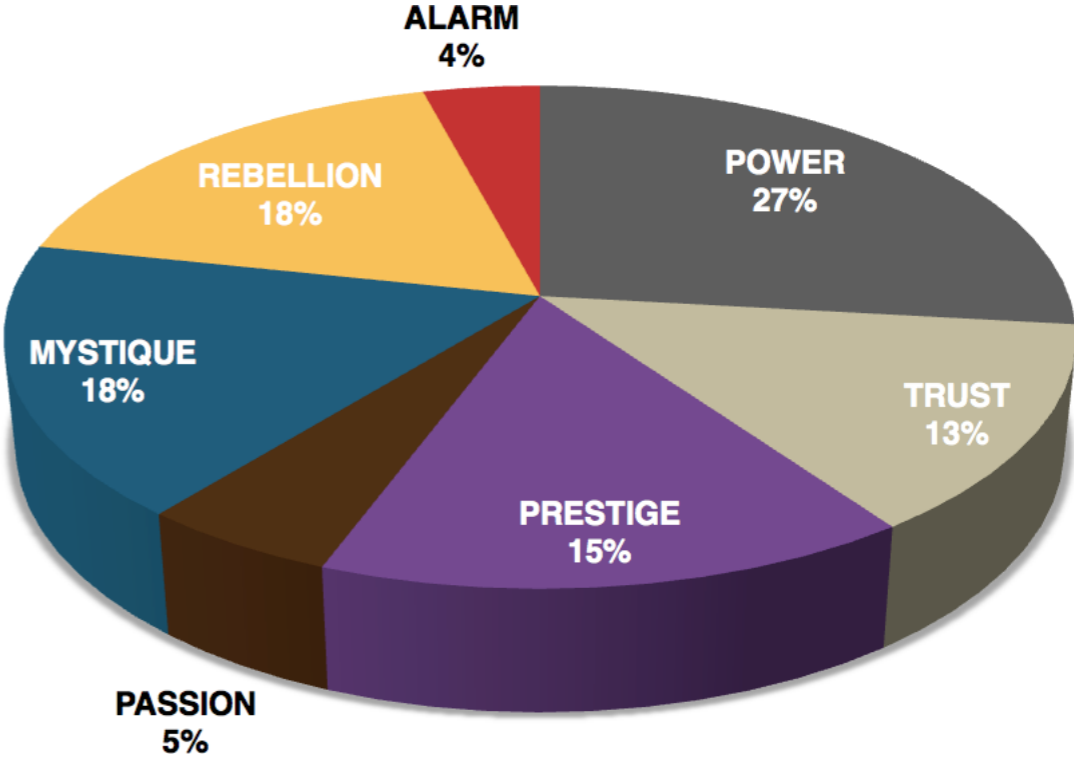

IRRATIONAL ECONOMIC SUMMIT RESULTS FROM THE FASCINATION ADVANTAGE TEST