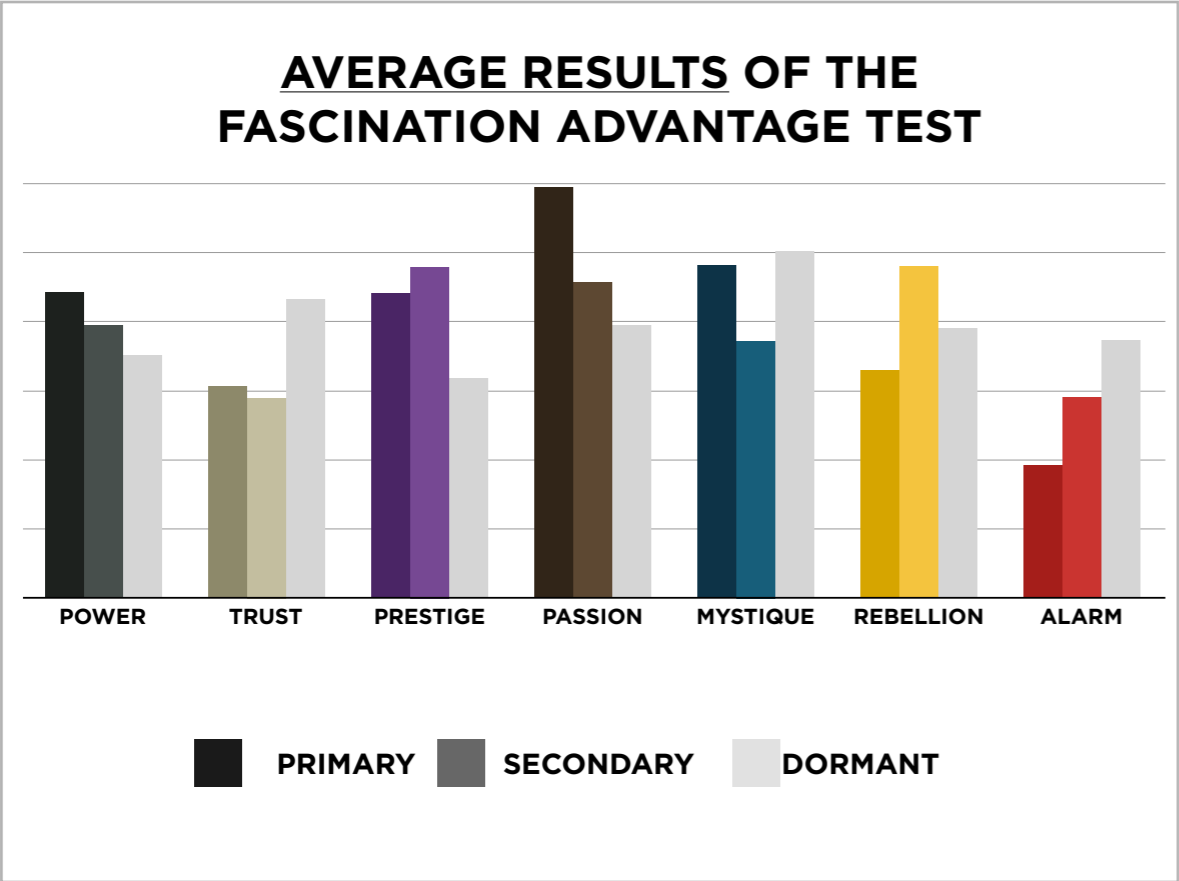

# AN INSIDER'S *look* AT THE RESEARCH

FROM SALLY HOGSHEAD'S PRESENTATION TO  
IRRATIONAL ECONOMIC SUMMIT ON 11/07/2013

**THIS IS WHAT THE RAW DATA ORIGINALLY LOOKED LIKE WHEN WE BEGAN TO COMPARE YOUR ORGANIZATION'S SCORES TO OUR OVERALL TEST POPULATION OF OVER 200,000 PEOPLE.**