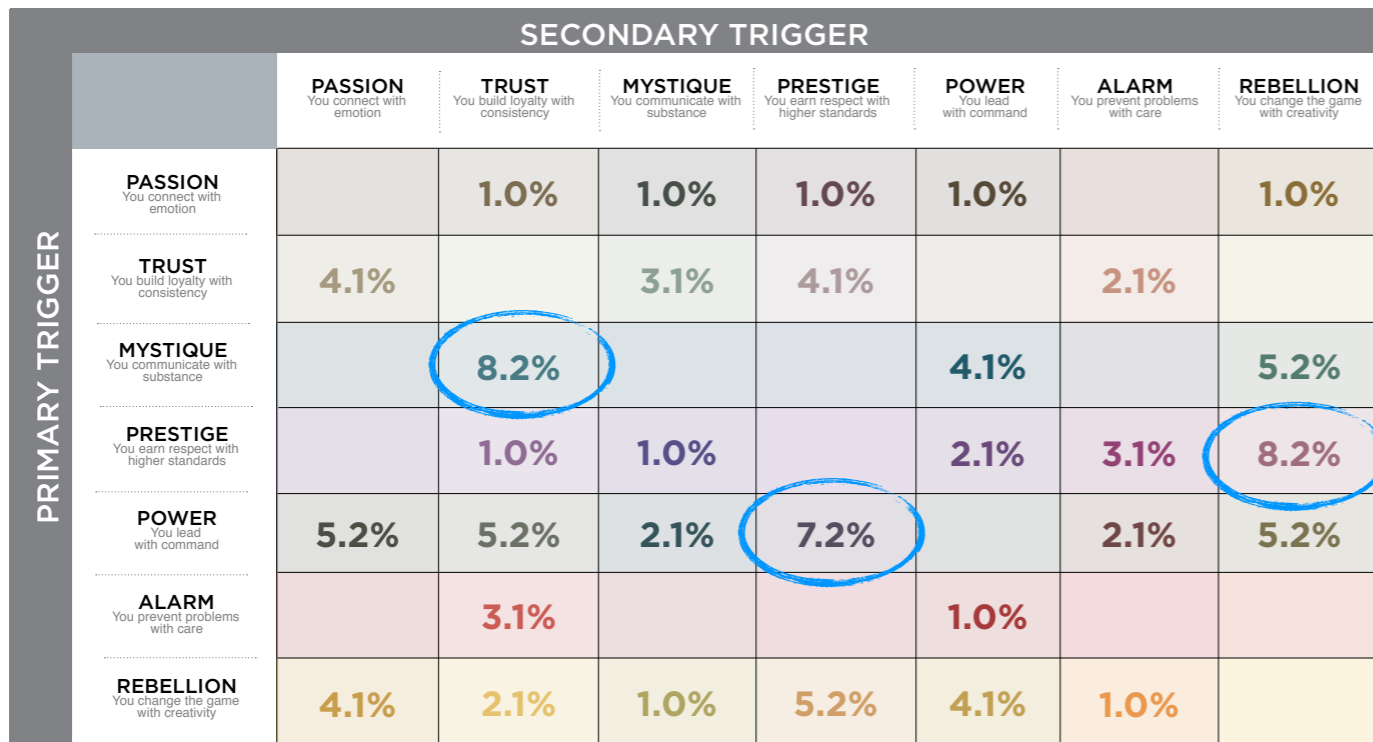

**THIS IS WHAT THE RAW DATA ORIGINALLY LOOKED LIKE WHEN WE BEGAN TO COMPARE YOUR ORGANIZATION'S SCORES TO OUR OVERALL TEST POPULATION OF OVER 200,000 PEOPLE.**

---

**AVERAGE RESULTS FROM THE FASCINATION ADVANTAGE TEST**

**IRRATIONAL ECONOMIC SUMMIT RESULTS FROM THE FASCINATION ADVANTAGE TEST**

# THIS IS YOUR CUSTOM “FASCINATION FINGERPRINT.”

This diagram shows the concentration of Personality Archetypes of the organization.

This is your custom measurement of Fascination Scores. The diagram to the right shows the actual percentages of each Personality Archetype within the organization.