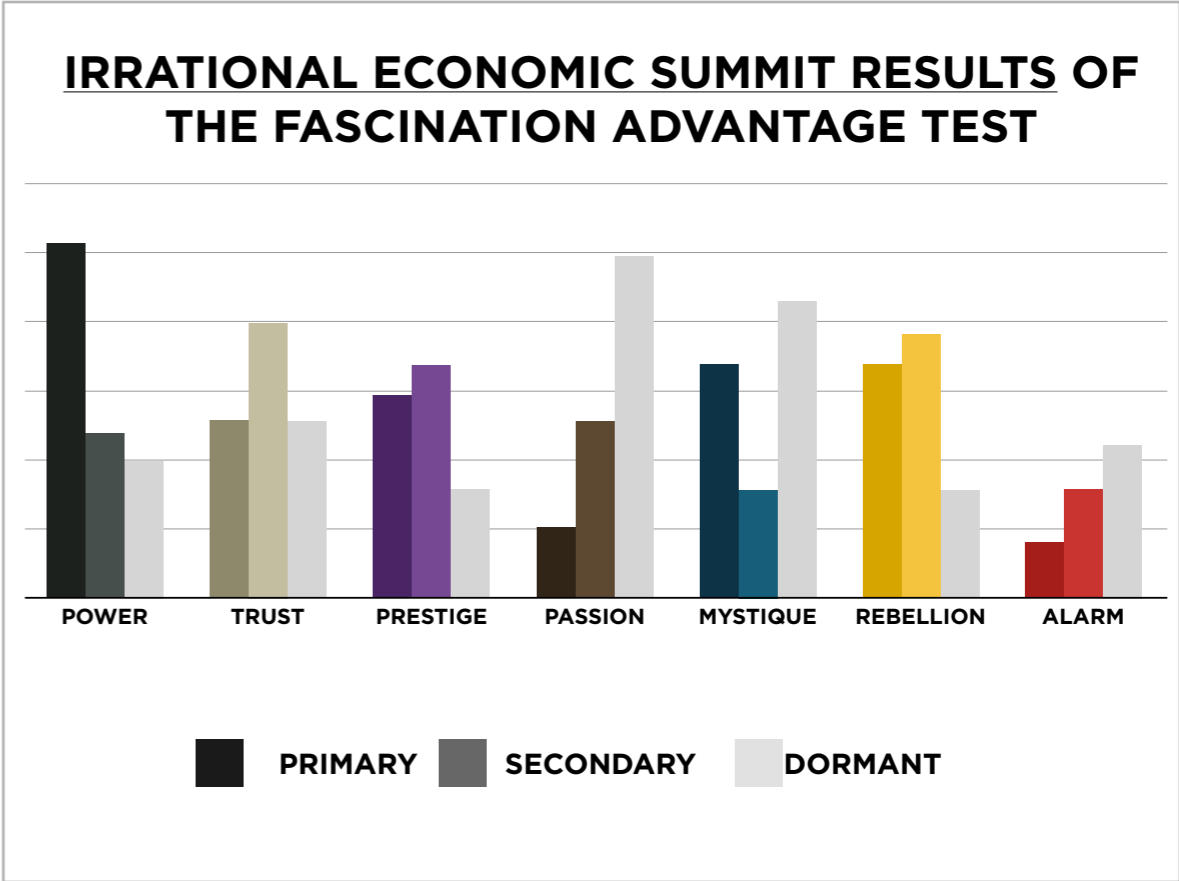

# AN INSIDER'S *look* AT THE RESEARCH

FROM SALLY HOGSHEAD'S PRESENTATION TO  
IRRATIONAL ECONOMIC SUMMIT ON 11/07/2013

**THIS IS WHAT THE RAW DATA ORIGINALLY LOOKED LIKE WHEN WE BEGAN TO COMPARE YOUR ORGANIZATION'S SCORES TO OUR OVERALL TEST POPULATION OF OVER 200,000 PEOPLE.**