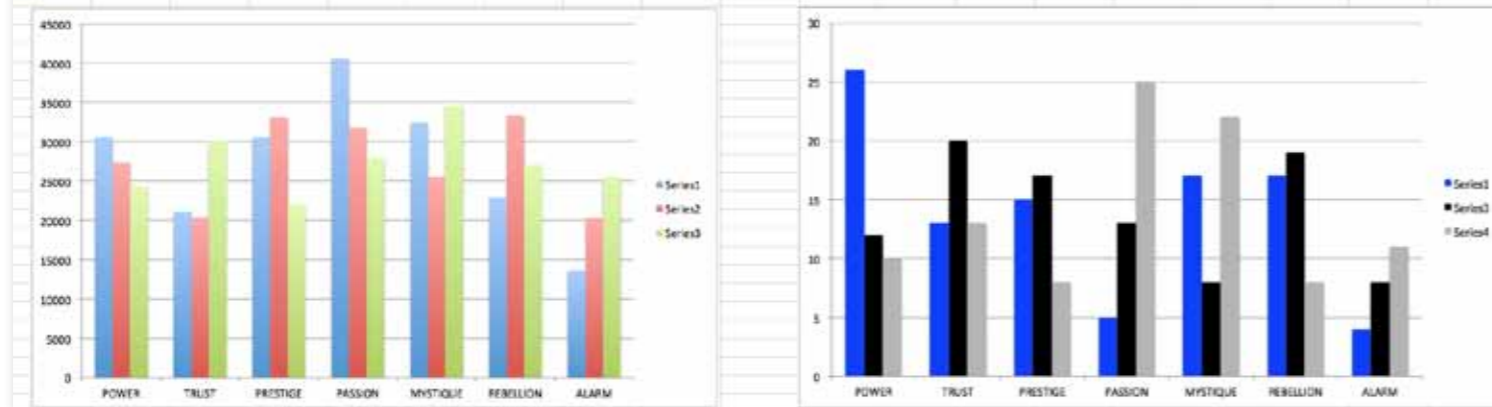

As we prepared for the event, here's our spreadsheet, organized by "Personality Archetype"

AVERAGE POPULATION									Irrational Economic Summit								
	POWER	TRUST	PRESTIGE	PASSION	MYSTIQUE	REBELLION	ALARM	Total		POWER	TRUST	PRESTIGE	PASSION	MYSTIQUE	REBELLION	ALARM	Total
Primary	30578	21125	30571	40615	32462	22927	13643	191921	Primary	26	13	15	5	17	17	4	97
Secondary	27371	20401	33104	31790	25552	33408	20295	191921	Secondary	12	20	17	13	8	19	8	97
Dormant	24335	30263	22032	27978	34630	27158	25525	191921	Dormant	10	13	8	25	22	8	11	97
	POWER	TRUST	PRESTIGE	PASSION	MYSTIQUE	REBELLION	ALARM	Total		POWER	TRUST	PRESTIGE	PASSION	MYSTIQUE	REBELLION	ALARM	Total
Primary	15.9%	11.0%	15.9%	21.2%	16.9%	11.9%	7.1%	100.0%	Primary	26.8%	13.4%	15.5%	5.2%	17.5%	17.5%	4.1%	100.0%
Secondary	14.3%	10.6%	17.2%	16.6%	13.3%	17.4%	10.6%	100.0%	Secondary	12.4%	20.6%	17.5%	13.4%	8.2%	19.6%	8.2%	100.0%
Dormant	12.7%	15.8%	11.5%	14.6%	18.0%	14.2%	13.3%	100.0%	Dormant	10.3%	13.4%	8.2%	25.8%	22.7%	8.2%	11.3%	100.0%