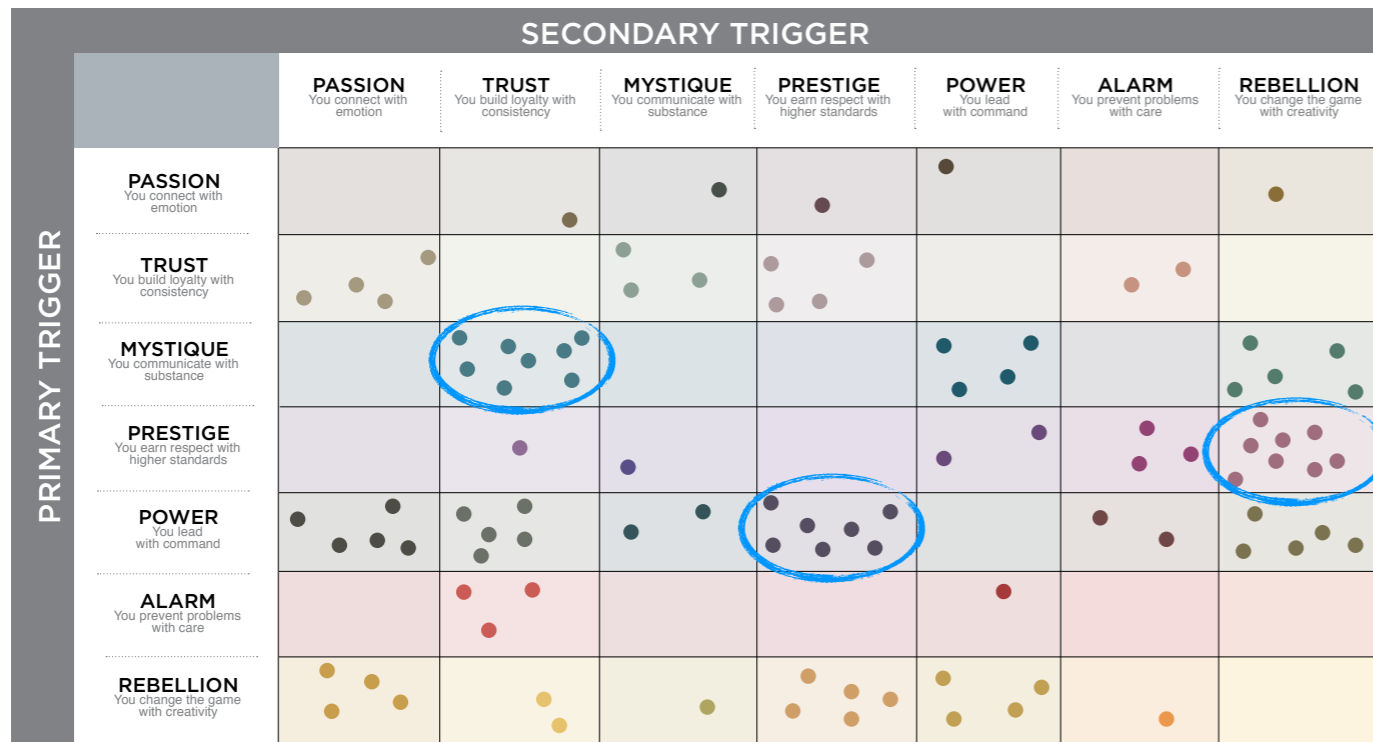

THIS IS YOUR CUSTOM “FASCINATION FINGERPRINT.”

This diagram shows the concentration of Personality Archetypes of the organization.