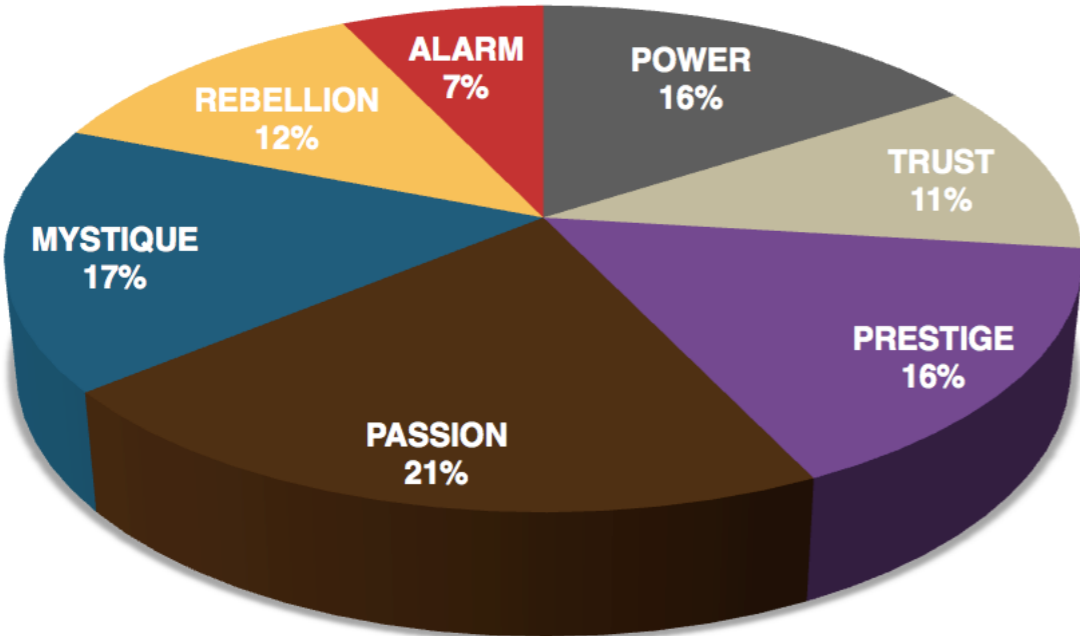

As we prepared for the event, here's our spreadsheet, organized by "Personality Archetype"

AVERAGE POPULATION									Irrational Economic Summit								
	POWER	TRUST	PRESTIGE	PASSION	MYSTIQUE	REBELLION	ALARM	Total		POWER	TRUST	PRESTIGE	PASSION	MYSTIQUE	REBELLION	ALARM	Total
Primary	30578	21125	30571	40615	32462	22927	13643	191921	Primary	26	13	15	5	17	17	4	97
Secondary	27371	20401	33104	31790	25552	33408	20295	191921	Secondary	12	20	17	13	8	19	8	97
Dormant	24335	30263	22032	27978	34630	27158	25525	191921	Dormant	10	13	8	25	22	8	11	97
	POWER	TRUST	PRESTIGE	PASSION	MYSTIQUE	REBELLION	ALARM	Total		POWER	TRUST	PRESTIGE	PASSION	MYSTIQUE	REBELLION	ALARM	Total
Primary	15.9%	11.0%	15.9%	21.2%	16.9%	11.9%	7.1%	100.0%	Primary	26.8%	13.4%	15.5%	5.2%	17.5%	17.5%	4.1%	100.0%
Secondary	14.3%	10.6%	17.2%	16.6%	13.3%	17.4%	10.6%	100.0%	Secondary	12.4%	20.6%	17.5%	13.4%	8.2%	19.6%	8.2%	100.0%
Dormant	12.7%	15.8%	11.5%	14.6%	18.0%	14.2%	13.3%	100.0%	Dormant	10.3%	13.4%	8.2%	25.8%	22.7%	8.2%	11.3%	100.0%

**THIS IS WHAT THE RAW DATA ORIGINALLY LOOKED LIKE WHEN WE BEGAN TO COMPARE YOUR ORGANIZATION'S SCORES TO OUR OVERALL TEST POPULATION OF OVER 200,000 PEOPLE.**

---

**AVERAGE RESULTS FROM THE FASCINATION ADVANTAGE TEST**

**IRRATIONAL ECONOMIC SUMMIT RESULTS FROM THE FASCINATION ADVANTAGE TEST**