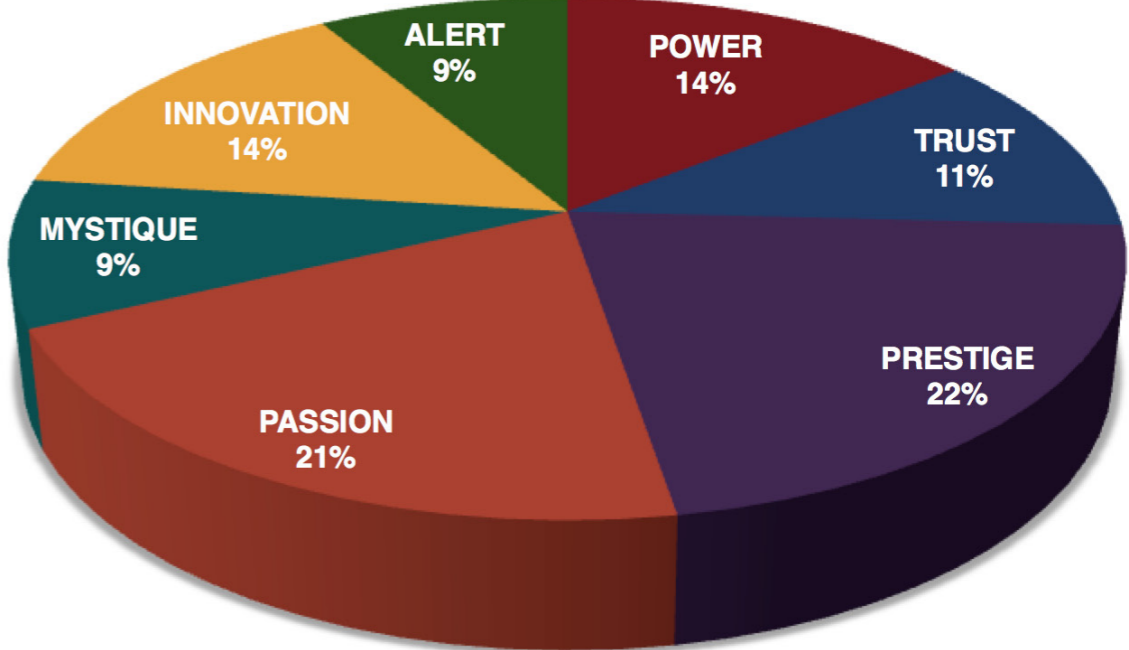

AN INSIDER'S *look* AT THE RESEARCH

FROM SALLY HOGSHEAD'S PRESENTATION TO
NORTHERN HASEROT ON 1/14/16

THIS IS WHAT THE RAW DATA ORIGINALLY LOOKED LIKE WHEN WE BEGAN TO COMPARE YOUR ORGANIZATION'S SCORES TO OUR OVERALL TEST POPULATION OF OVER 600,000 PEOPLE.

As we prepared for the event, here's our spreadsheet, organized by "Personality Archetype"

AVERAGE POPULATION									Northern Haserot								
	POWER	TRUST	PRESTIGE	PASSION	MYSTIQUE	INNOVATION	ALERT	Total		POWER	TRUST	PRESTIGE	PASSION	MYSTIQUE	INNOVATION	ALERT	Total
Primary	58336	56706	70556	81263	78838	55335	35426	436460	Primary	30	24	45	43	19	30	18	209
Secondary	59302	50758	76913	65328	53864	79066	51229	436460	Secondary	26	24	42	34	15	42	26	209
Dormant	49734	93423	36608	59821	91175	45073	60626	436460	Dormant	20	33	16	19	74	17	30	209

THIS IS WHAT THE RAW DATA ORIGINALLY LOOKED LIKE WHEN WE BEGAN TO COMPARE YOUR ORGANIZATION'S SCORES TO OUR OVERALL TEST POPULATION OF OVER 600,000 PEOPLE.

AVERAGE RESULTS FROM THE FASCINATION ADVANTAGE TEST

NORTHERN HASEROT RESULTS FROM THE FASCINATION ADVANTAGE TEST

WE COMPARED YOUR FINDINGS TO OUR MATRIX OF 49 PERSONALITY ARCHETYPES.

THE 49 PERSONALITY ARCHETYPES

CREATED BY SALLY HOGSHEAD
 DISCOVER MORE AT HOWTOFASCINATE.COM
 EMAIL: HELLO@HOWTOFASCINATE.COM
 © 2014 HOW TO FASCINATE. ALL RIGHTS RESERVED.