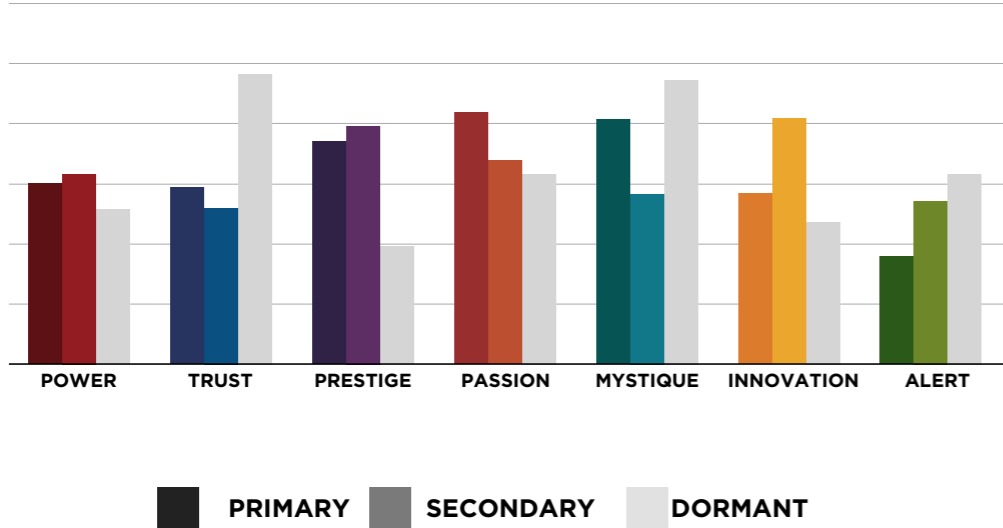

AN INSIDER'S *look* AT THE RESEARCH

FROM SALLY HOGSHEAD'S PRESENTATION TO
NORTHERN HASEROT ON 1/14/16

THIS IS WHAT THE RAW DATA ORIGINALLY LOOKED LIKE WHEN WE BEGAN TO COMPARE YOUR ORGANIZATION'S SCORES TO OUR OVERALL TEST POPULATION OF OVER 600,000 PEOPLE.

**AVERAGE RESULTS
OF THE FASCINATION ADVANTAGE TEST**

**NORTHERN HASEROT RESULTS
OF THE FASCINATION ADVANTAGE TEST**

THIS IS WHAT THE RAW DATA ORIGINALLY LOOKED LIKE WHEN WE BEGAN TO COMPARE YOUR ORGANIZATION'S SCORES TO OUR OVERALL TEST POPULATION OF OVER 600,000 PEOPLE.