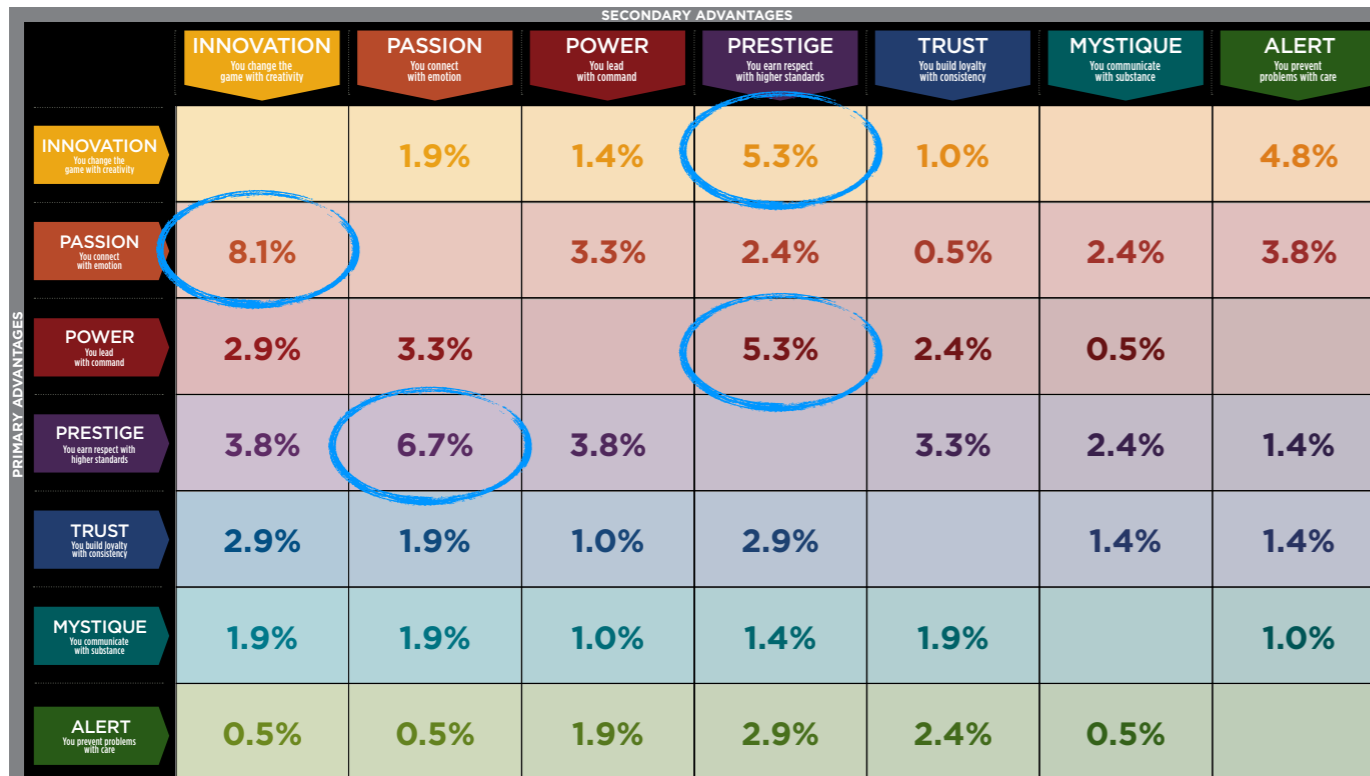

NORTHERN HASEROT RESULTS FROM THE FASCINATION ADVANTAGE TEST

WE COMPARED YOUR FINDINGS TO OUR MATRIX OF 49 PERSONALITY ARCHETYPES.

THE 49 PERSONALITY ARCHETYPES

CREATED BY SALLY HOGSHEAD
 DISCOVER MORE AT HOWTOFASCINATE.COM
 EMAIL: HELLO@HOWTOFASCINATE.COM
 © 2014 HOW TO FASCINATE. ALL RIGHTS RESERVED.

PRIMARY FASCINATION ADVANTAGE®

THIS IS YOUR CUSTOM “FASCINATION FINGERPRINT.”

This diagram shows the concentration of Personality Archetypes of the organization.

This is your custom measurement of Fascination Scores. The diagram to the right shows the actual percentages of each Personality Archetype within the organization.