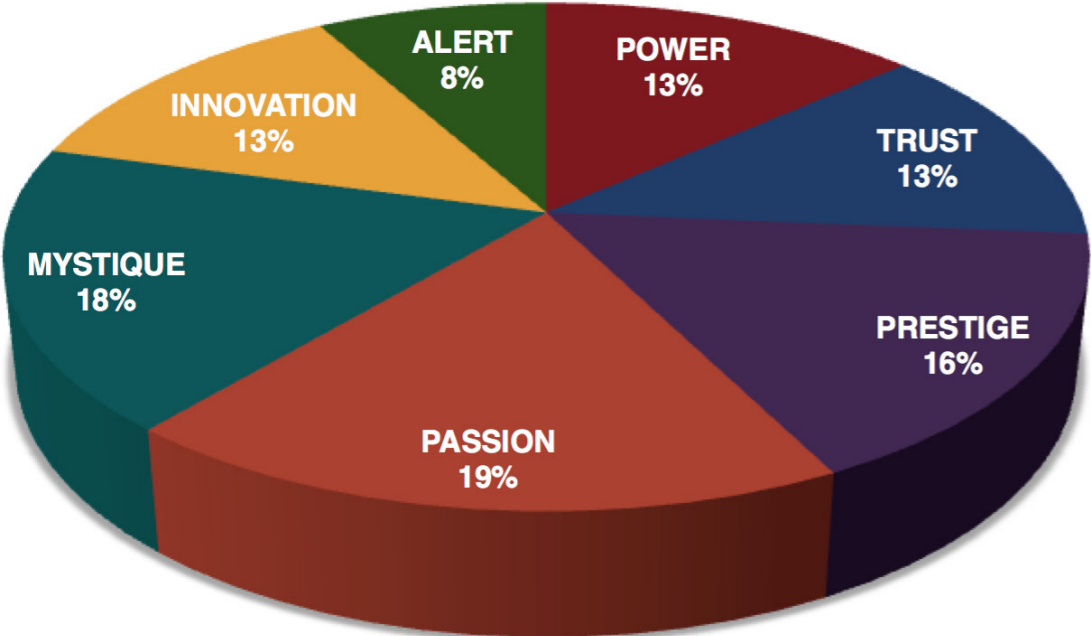

THIS IS WHAT THE RAW DATA ORIGINALLY LOOKED LIKE WHEN WE BEGAN TO COMPARE YOUR ORGANIZATION'S SCORES TO OUR OVERALL TEST POPULATION OF OVER 600,000 PEOPLE.

AVERAGE RESULTS FROM THE FASCINATION ADVANTAGE TEST