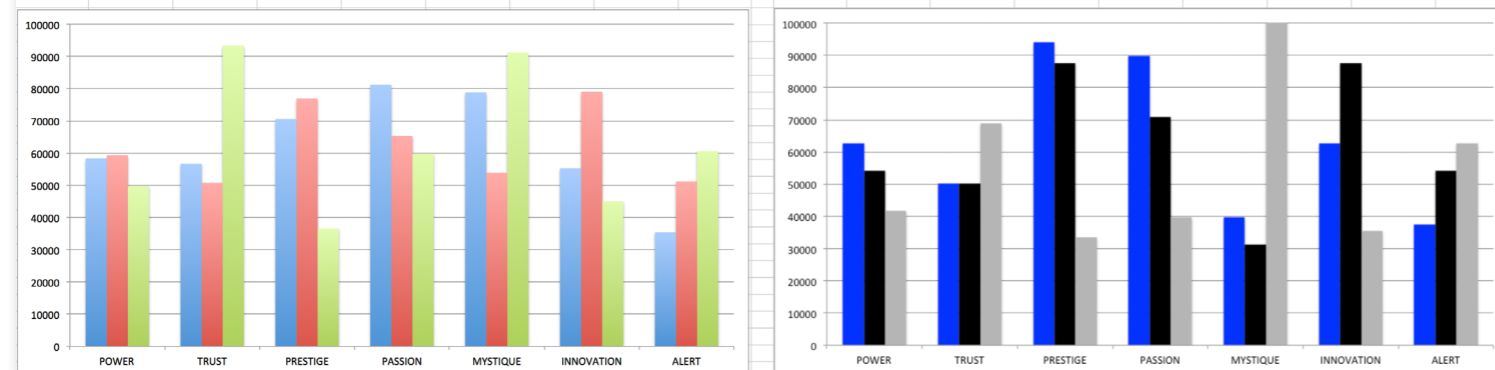

As we prepared for the event, here's our spreadsheet, organized by "Personality Archetype"

AVERAGE POPULATION									Northern Haserot								
	POWER	TRUST	PRESTIGE	PASSION	MYSTIQUE	INNOVATION	ALERT	Total		POWER	TRUST	PRESTIGE	PASSION	MYSTIQUE	INNOVATION	ALERT	Total
Primary	58336	56706	70556	81263	78838	55335	35426	436460	Primary	30	24	45	43	19	30	18	209
Secondary	59302	50758	76913	65328	53864	79066	51229	436460	Secondary	26	24	42	34	15	42	26	209
Dormant	49734	93423	36608	59821	91175	45073	60626	436460	Dormant	20	33	16	19	74	17	30	209