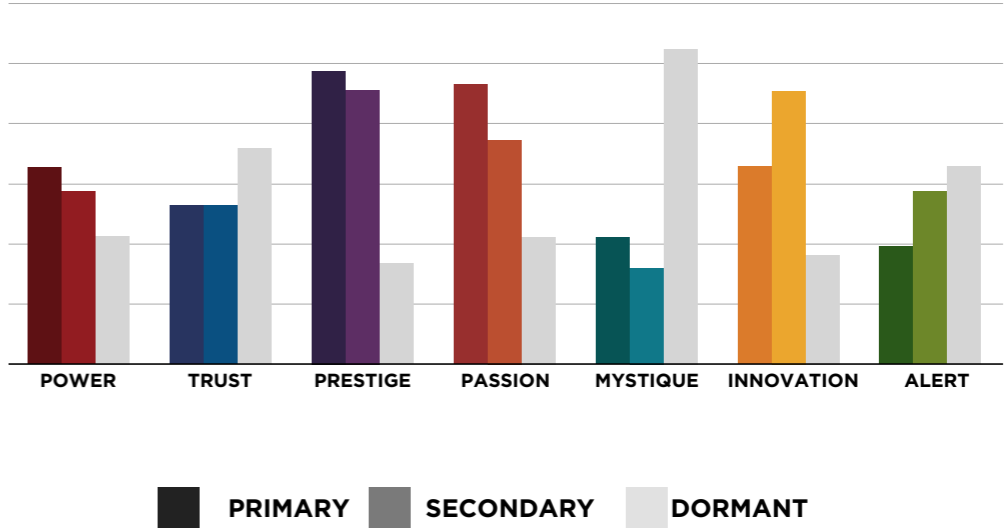

AN INSIDER'S *look* AT THE RESEARCH

FROM SALLY HOGSHEAD'S PRESENTATION TO
NORTHERN HASEROT ON 1/14/16

THIS IS WHAT THE RAW DATA ORIGINALLY LOOKED LIKE WHEN WE BEGAN TO COMPARE YOUR ORGANIZATION'S SCORES TO OUR OVERALL TEST POPULATION OF OVER 600,000 PEOPLE.

**AVERAGE RESULTS
OF THE FASCINATION ADVANTAGE TEST**

**NORTHERN HASEROT RESULTS
OF THE FASCINATION ADVANTAGE TEST**

THIS IS WHAT THE RAW DATA ORIGINALLY LOOKED LIKE WHEN WE BEGAN TO COMPARE YOUR ORGANIZATION'S SCORES TO OUR OVERALL TEST POPULATION OF OVER 600,000 PEOPLE.