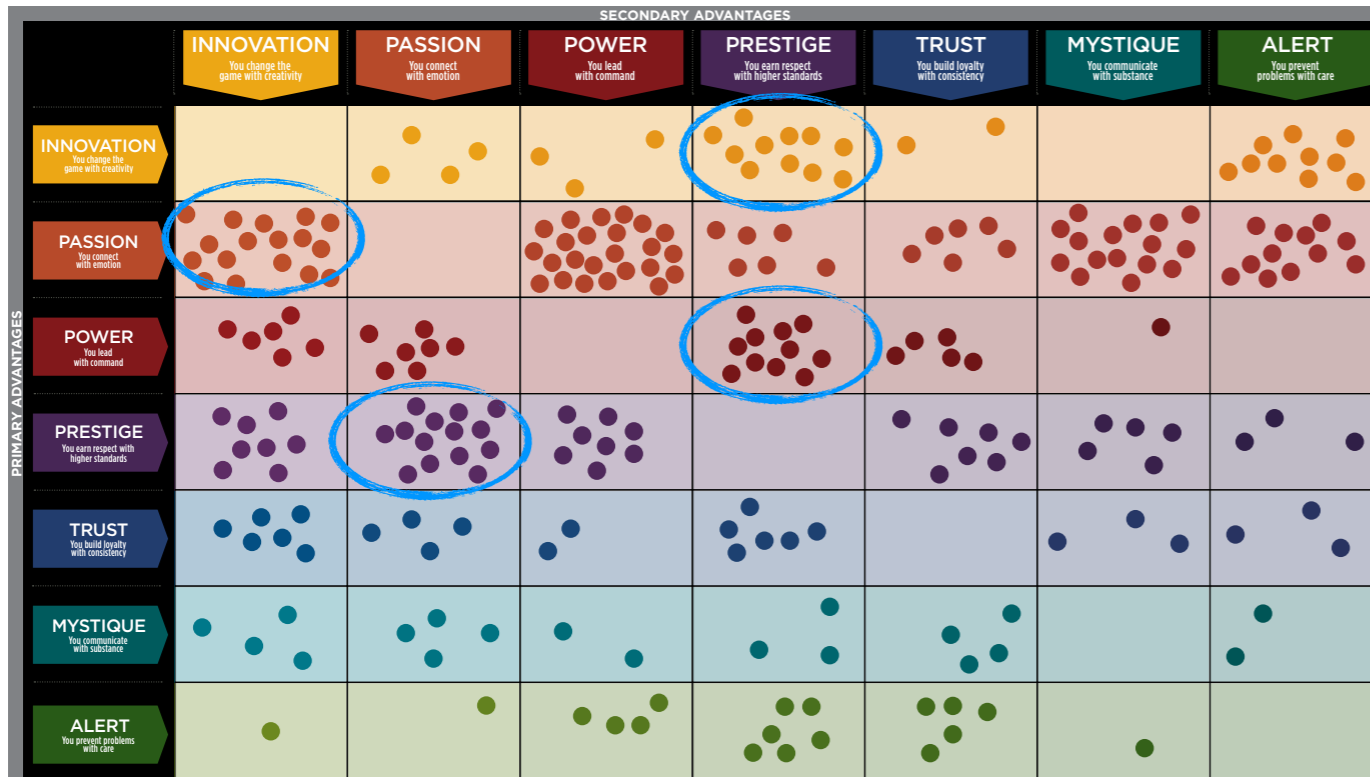

NORTHERN HASEROT RESULTS FROM THE FASCINATION ADVANTAGE TEST

WE COMPARED YOUR FINDINGS TO OUR MATRIX OF 49 PERSONALITY ARCHETYPES.

THE 49 PERSONALITY ARCHETYPES

CREATED BY SALLY HOGSHEAD
 DISCOVER MORE AT HOWTOFASCINATE.COM
 EMAIL: HELLO@HOWTOFASCINATE.COM
 © 2014 HOW TO FASCINATE. ALL RIGHTS RESERVED.

PRIMARY FASCINATION ADVANTAGE®

THIS IS YOUR CUSTOM “FASCINATION FINGERPRINT.”

This diagram shows the concentration of Personality Archetypes of the organization.

This is your custom measurement of Fascination Scores. The diagram to the right shows the actual percentages of each Personality Archetype within the organization.