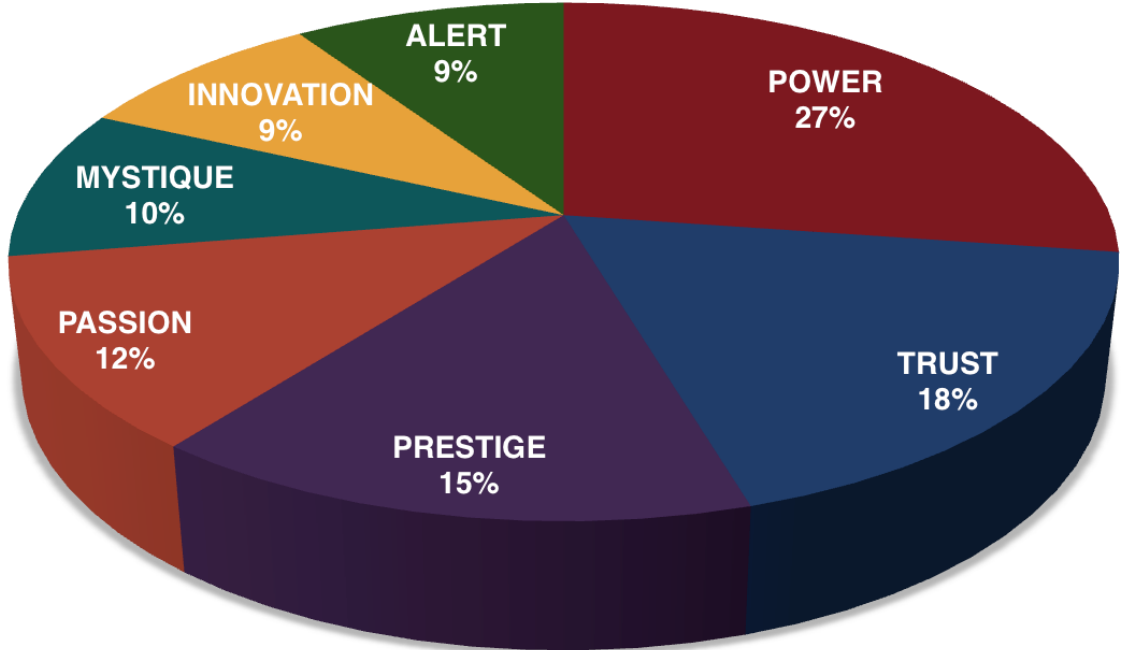

AN INSIDER'S *look* AT THE RESEARCH

FROM SALLY HOGSHEAD'S PRESENTATION TO
PI BETA PHI BIENNIAL CONVENTION ON 6/28/15

THIS IS WHAT THE RAW DATA ORIGINALLY LOOKED LIKE WHEN WE BEGAN TO COMPARE YOUR ORGANIZATION'S SCORES TO OUR OVERALL TEST POPULATION OF OVER 600,000 PEOPLE.

As we prepared for the event, here's our spreadsheet, organized by "Personality Archetype"

AVERAGE POPULATION										RingChing											
Primary	Secondary	Dormant	POWER	TRUST	PRESTIGE	PASSION	MYSTIQUE	INNOVATION	ALERT	Total	Primary	Secondary	Dormant	POWER	TRUST	PRESTIGE	PASSION	MYSTIQUE	INNOVATION	ALERT	Total
Primary	Secondary	Dormant	50380	47974	60879	69586	66881	46424	30014	372138	Primary	Secondary	Dormant	212	141	117	93	73	68	73	777
			51162	42906	66242	55794	45951	66749	43334	372138				160	90	180	99	71	93	84	777
			41709	80246	30378	50873	77375	39321	52236	372138				49	106	45	123	274	117	63	777

THIS IS WHAT THE RAW DATA ORIGINALLY LOOKED LIKE WHEN WE BEGAN TO COMPARE YOUR ORGANIZATION'S SCORES TO OUR OVERALL TEST POPULATION OF OVER 600,000 PEOPLE.

AVERAGE RESULTS FROM THE FASCINATION ADVANTAGE TEST

RING CHING RESULTS FROM THE FASCINATION ADVANTAGE TEST

WE COMPARED YOUR FINDINGS TO OUR MATRIX OF 49 PERSONALITY ARCHETYPES.

THE 49 PERSONALITY ARCHETYPES

CREATED BY SALLY HOGSHEAD
 DISCOVER MORE AT HOWTOFASCINATE.COM
 EMAIL: HELLO@HOWTOFASCINATE.COM
 © 2014 HOW TO FASCINATE. ALL RIGHTS RESERVED.