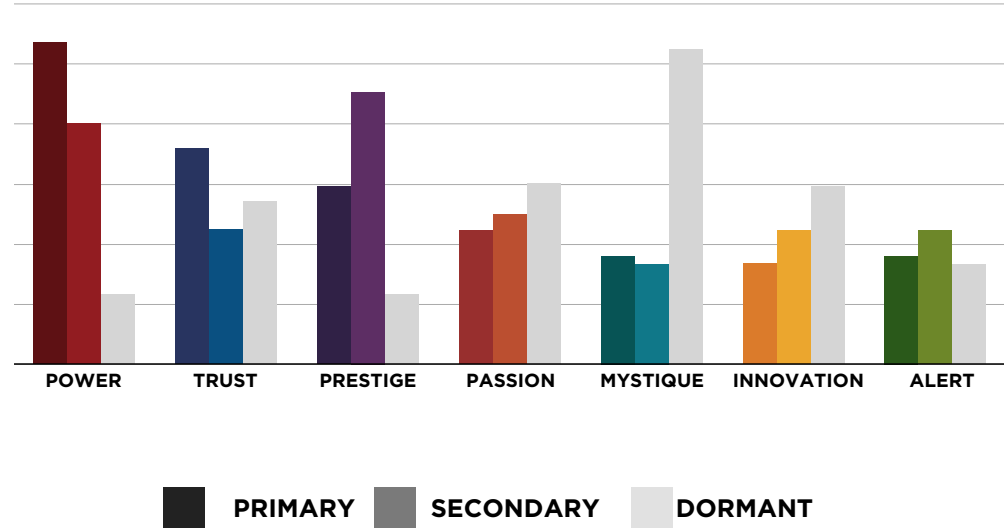

AN INSIDER'S *look* AT THE RESEARCH

FROM SALLY HOGSHEAD'S PRESENTATION TO
PI BETA PHI BIENNIAL CONVENTION ON 6/28/15

THIS IS WHAT THE RAW DATA ORIGINALLY LOOKED LIKE WHEN WE BEGAN TO COMPARE YOUR ORGANIZATION'S SCORES TO OUR OVERALL TEST POPULATION OF OVER 600,000 PEOPLE.

**AVERAGE RESULTS
OF THE FASCINATION ADVANTAGE TEST**

**RING CHING RESULTS
OF THE FASCINATION ADVANTAGE TEST**

THIS IS WHAT THE RAW DATA ORIGINALLY LOOKED LIKE WHEN WE BEGAN TO COMPARE YOUR ORGANIZATION'S SCORES TO OUR OVERALL TEST POPULATION OF OVER 600,000 PEOPLE.