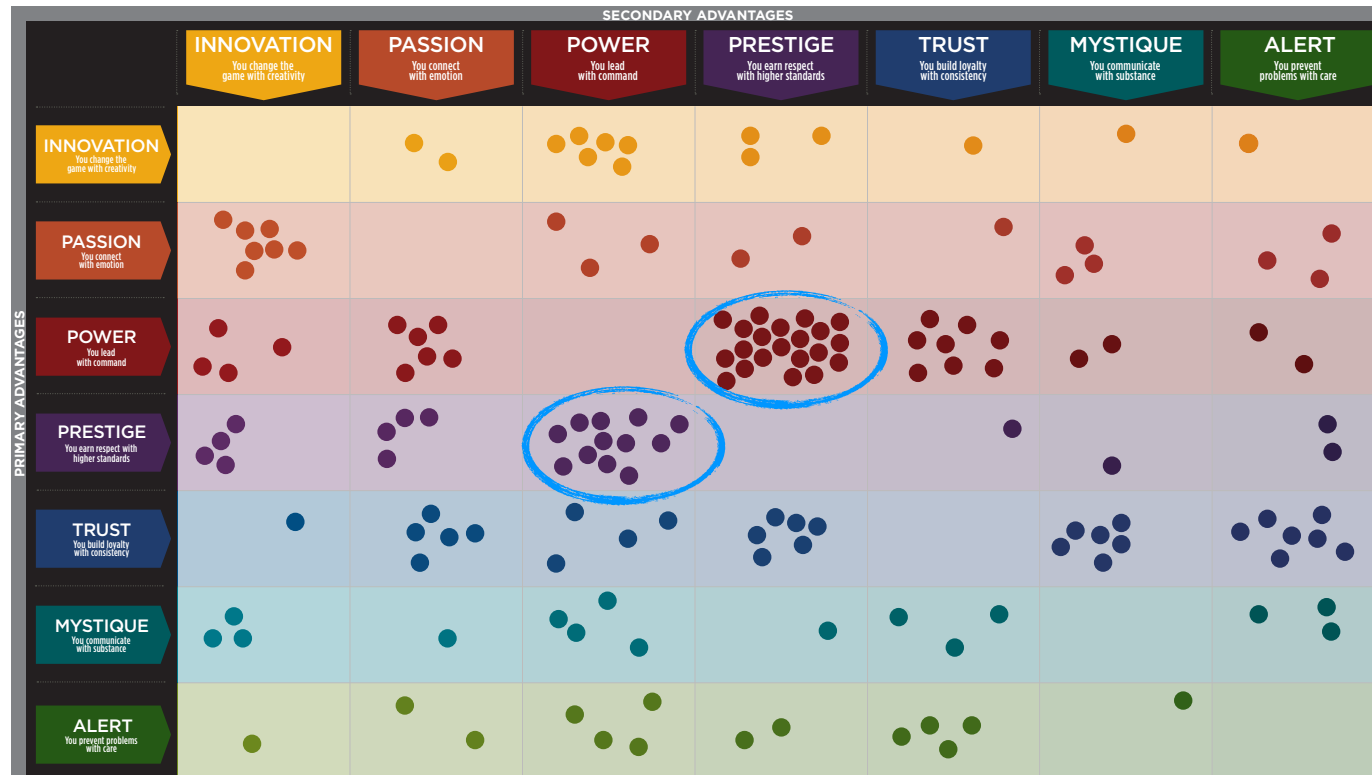

THIS IS WHAT THE RAW DATA ORIGINALLY LOOKED LIKE WHEN WE BEGAN TO COMPARE YOUR ORGANIZATION'S SCORES TO OUR OVERALL TEST POPULATION OF OVER 600,000 PEOPLE.

AVERAGE RESULTS FROM THE FASCINATION ADVANTAGE TEST

RING CHING RESULTS FROM THE FASCINATION ADVANTAGE TEST

WE COMPARED YOUR FINDINGS TO OUR MATRIX OF 49 PERSONALITY ARCHETYPES.

THE 49 PERSONALITY ARCHETYPES

CREATED BY SALLY HOGSHEAD
 DISCOVER MORE AT HOWTOFASCINATE.COM
 EMAIL: HELLO@HOWTOFASCINATE.COM
 © 2014 HOW TO FASCINATE. ALL RIGHTS RESERVED.

THIS IS YOUR CUSTOM “FASCINATION FINGERPRINT.”

This diagram shows the concentration of Personality Archetypes of the organization.

This is your custom measurement of Fascination Scores. The diagram to the right shows the actual percentages of each Personality Archetype within the organization.