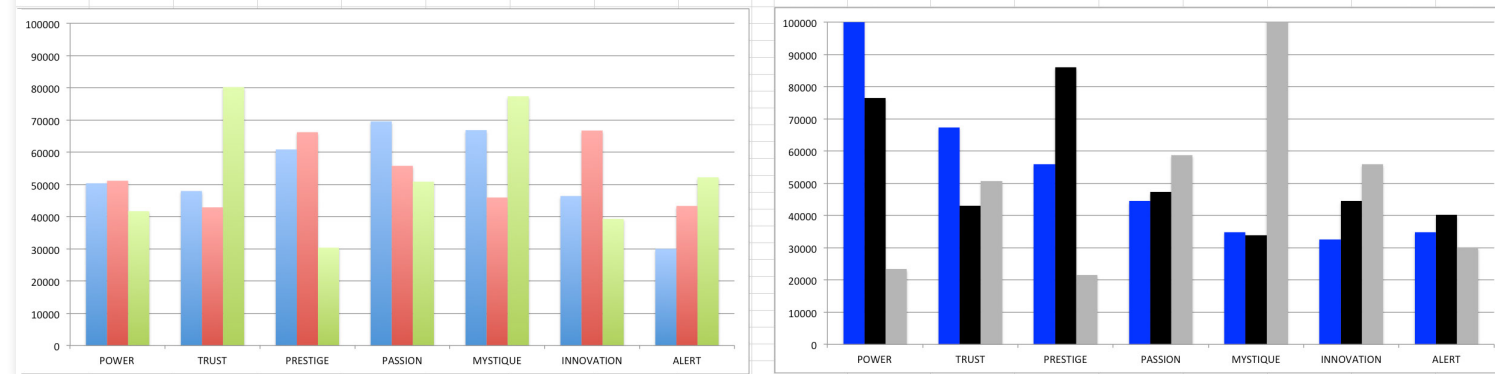

As we prepared for the event, here's our spreadsheet, organized by "Personality Archetype"

AVERAGE POPULATION										RingChing											
Primary	Secondary	Dormant	POWER	TRUST	PRESTIGE	PASSION	MYSTIQUE	INNOVATION	ALERT	Total	Primary	Secondary	Dormant	POWER	TRUST	PRESTIGE	PASSION	MYSTIQUE	INNOVATION	ALERT	Total
Primary	Secondary	Dormant	50380	47974	60879	69586	66881	46424	30014	372138	Primary	Secondary	Dormant	212	141	117	93	73	68	73	777
			51162	42906	66242	55794	45951	66749	43334	372138				160	90	180	99	71	93	84	777
			41709	80246	30378	50873	77375	39321	52236	372138				49	106	45	123	274	117	63	777