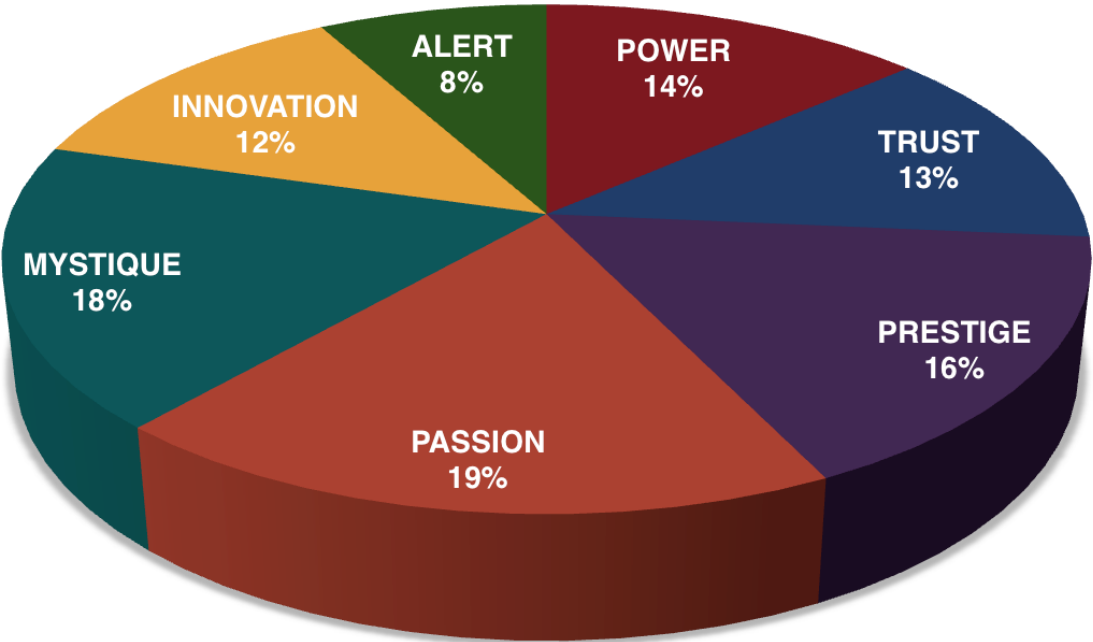

THIS IS WHAT THE RAW DATA ORIGINALLY LOOKED LIKE WHEN WE BEGAN TO COMPARE YOUR ORGANIZATION'S SCORES TO OUR OVERALL TEST POPULATION OF OVER 600,000 PEOPLE.

AVERAGE RESULTS FROM THE FASCINATION ADVANTAGE TEST