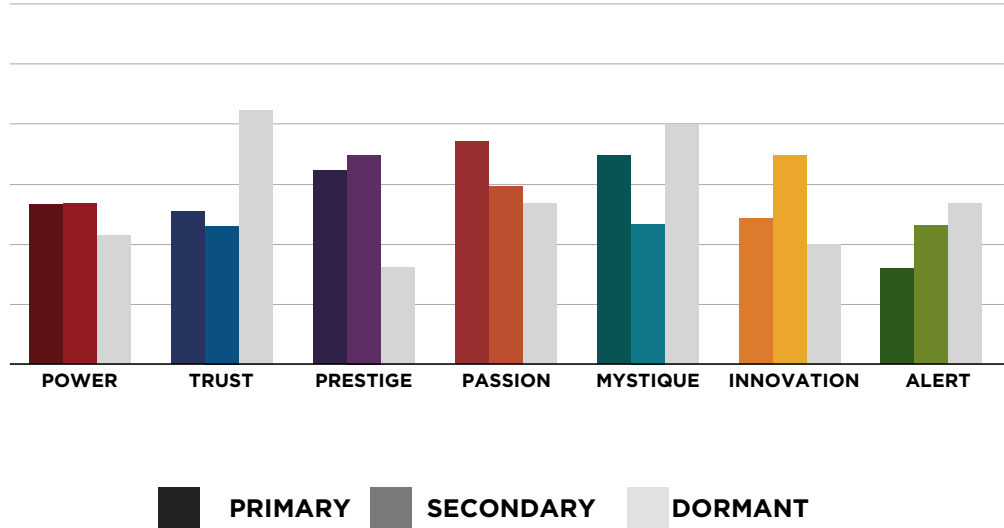

AN INSIDER'S *look* AT THE RESEARCH

FROM SALLY HOGSHEAD'S PRESENTATION TO
PI BETA PHI BIENNIAL CONVENTION ON 6/28/15

THIS IS WHAT THE RAW DATA ORIGINALLY LOOKED LIKE WHEN WE BEGAN TO COMPARE YOUR ORGANIZATION'S SCORES TO OUR OVERALL TEST POPULATION OF OVER 600,000 PEOPLE.

**AVERAGE RESULTS
OF THE FASCINATION ADVANTAGE TEST**

**RING CHING RESULTS
OF THE FASCINATION ADVANTAGE TEST**

THIS IS WHAT THE RAW DATA ORIGINALLY LOOKED LIKE WHEN WE BEGAN TO COMPARE YOUR ORGANIZATION'S SCORES TO OUR OVERALL TEST POPULATION OF OVER 600,000 PEOPLE.