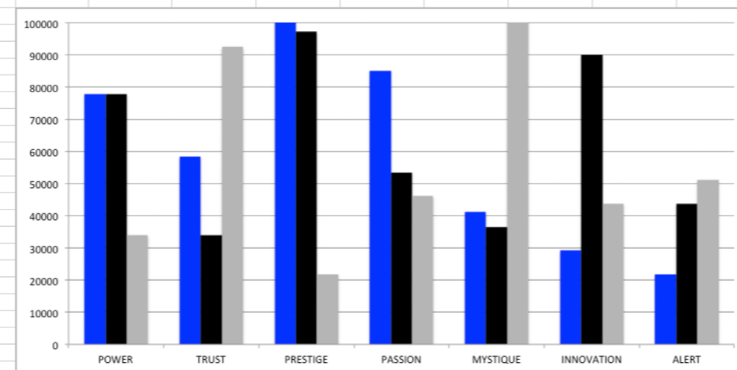

As we prepared for the event, here's our spreadsheet, organized by "Personality Archetype"

AVERAGE POPULATION									ZELTIQ								
	POWER	TRUST	PRESTIGE	PASSION	MYSTIQUE	INNOVATION	ALERT	Total		POWER	TRUST	PRESTIGE	PASSION	MYSTIQUE	INNOVATION	ALERT	Total
Primary	57920	56320	70059	80653	78248	54896	35154	433250	Primary	32	24	49	35	17	12	9	178
Secondary	58873	50397	76407	64858	53458	78408	50849	433250	Secondary	32	14	40	22	15	37	18	178
Dormant	49388	92741	36262	59357	90462	44816	60224	433250	Dormant	14	38	9	19	59	18	21	178