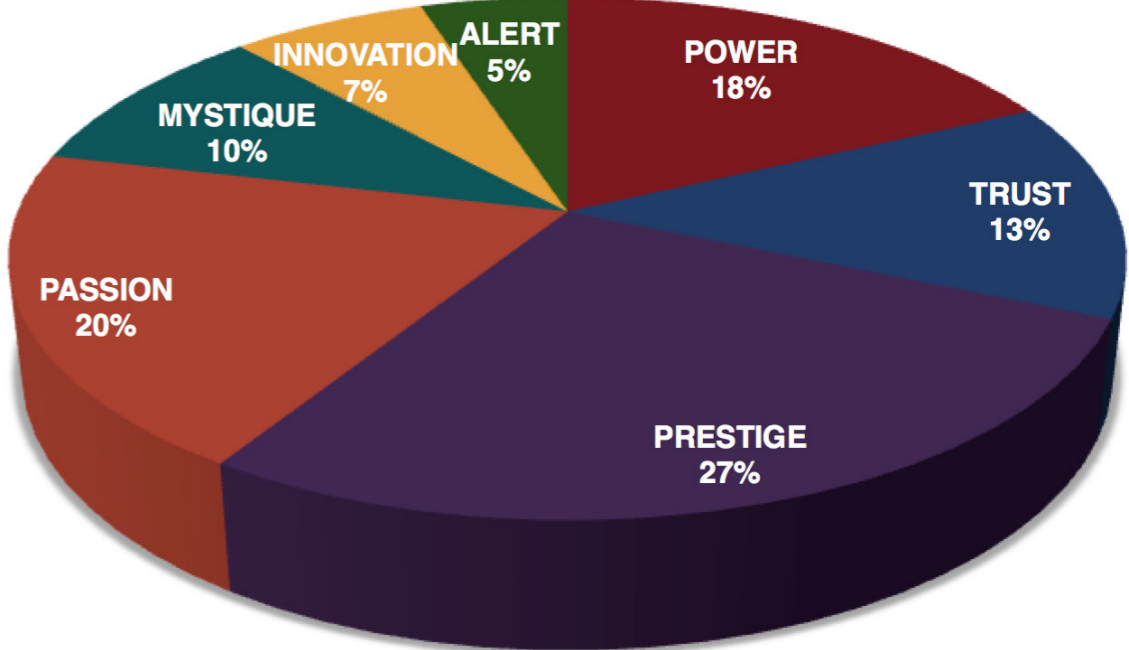

AN INSIDER'S *look* AT THE RESEARCH

FROM SALLY HOGSHEAD'S PRESENTATION TO
ZELTIQ GLOBAL SALES MTG ON 1/11/16

THIS IS WHAT THE RAW DATA ORIGINALLY LOOKED LIKE WHEN WE BEGAN TO COMPARE YOUR ORGANIZATION'S SCORES TO OUR OVERALL TEST POPULATION OF OVER 600,000 PEOPLE.

As we prepared for the event, here's our spreadsheet, organized by "Personality Archetype"

AVERAGE POPULATION									ZELTIQ								
	POWER	TRUST	PRESTIGE	PASSION	MYSTIQUE	INNOVATION	ALERT	Total		POWER	TRUST	PRESTIGE	PASSION	MYSTIQUE	INNOVATION	ALERT	Total
Primary	57920	56320	70059	80653	78248	54896	35154	433250	Primary	32	24	49	35	17	12	9	178
Secondary	58873	50397	76407	64858	53458	78408	50849	433250	Secondary	32	14	40	22	15	37	18	178
Dormant	49388	92741	36262	59357	90462	44816	60224	433250	Dormant	14	38	9	19	59	18	21	178

THIS IS WHAT THE RAW DATA ORIGINALLY LOOKED LIKE WHEN WE BEGAN TO COMPARE YOUR ORGANIZATION'S SCORES TO OUR OVERALL TEST POPULATION OF OVER 600,000 PEOPLE.

AVERAGE RESULTS FROM THE FASCINATION ADVANTAGE TEST

ZELTIQ GLOBAL SALES MTG RESULTS FROM THE FASCINATION ADVANTAGE TEST

WE COMPARED YOUR FINDINGS TO OUR MATRIX OF 49 PERSONALITY ARCHETYPES.

THE 49 PERSONALITY ARCHETYPES

CREATED BY SALLY HOGSHEAD
 DISCOVER MORE AT HOWTOFASCINATE.COM
 EMAIL: HELLO@HOWTOFASCINATE.COM
 © 2014 HOW TO FASCINATE. ALL RIGHTS RESERVED.