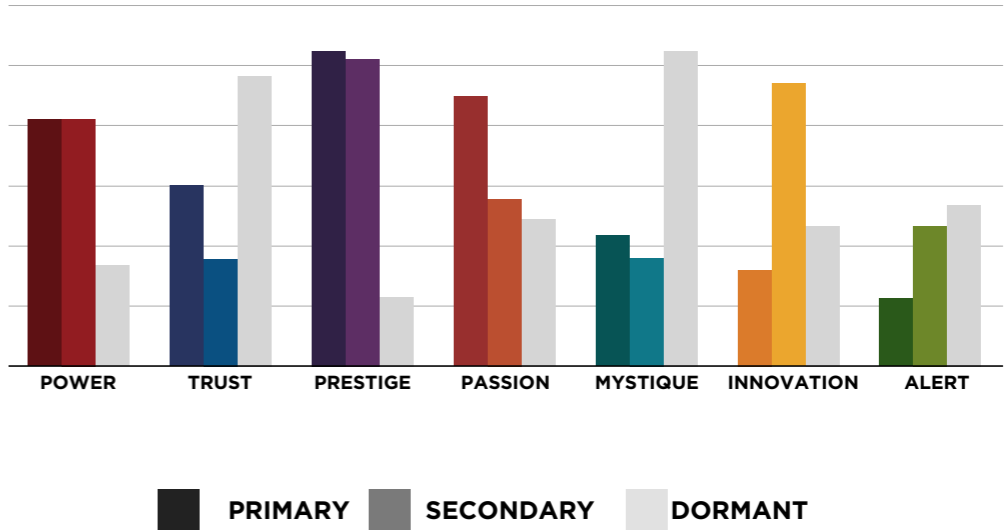

AN INSIDER'S *look* AT THE RESEARCH

FROM SALLY HOGSHEAD'S PRESENTATION TO
ZELTIQ GLOBAL SALES MTG ON 1/11/16

THIS IS WHAT THE RAW DATA ORIGINALLY LOOKED LIKE WHEN WE BEGAN TO COMPARE YOUR ORGANIZATION'S SCORES TO OUR OVERALL TEST POPULATION OF OVER 600,000 PEOPLE.

AVERAGE RESULTS OF THE FASCINATION ADVANTAGE TEST

ZELTIQ GLOBAL SALES MTG RESULTS OF THE FASCINATION ADVANTAGE TEST

THIS IS WHAT THE RAW DATA ORIGINALLY LOOKED LIKE WHEN WE BEGAN TO COMPARE YOUR ORGANIZATION'S SCORES TO OUR OVERALL TEST POPULATION OF OVER 600,000 PEOPLE.