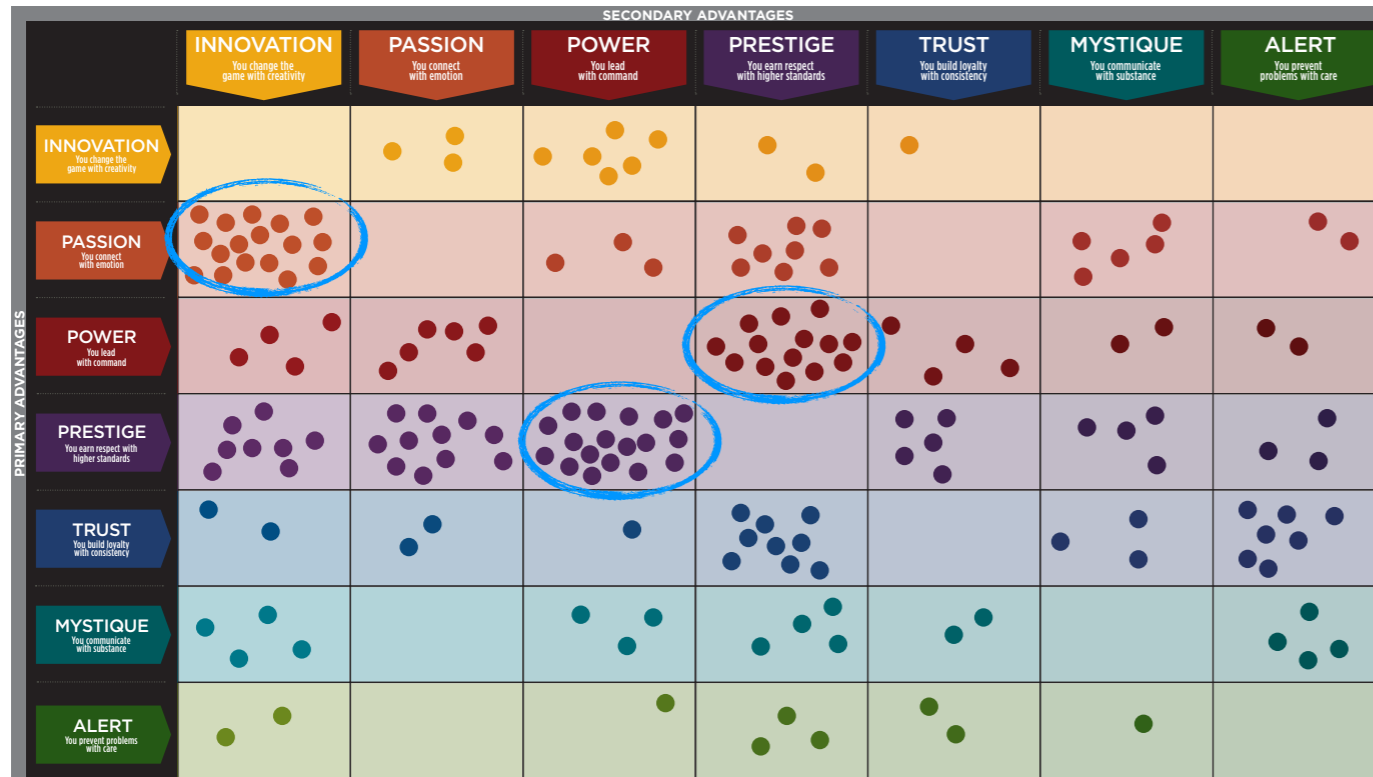

ZELTIQ GLOBAL SALES MTG RESULTS FROM THE FASCINATION ADVANTAGE TEST

WE COMPARED YOUR FINDINGS TO OUR MATRIX OF 49 PERSONALITY ARCHETYPES.

THE 49 PERSONALITY ARCHETYPES

CREATED BY SALLY HOGSHEAD
 DISCOVER MORE AT HOWTOFASCINATE.COM
 EMAIL: HELLO@HOWTOFASCINATE.COM
 © 2014 HOW TO FASCINATE. ALL RIGHTS RESERVED.

THIS IS YOUR CUSTOM “FASCINATION FINGERPRINT.”

This diagram shows the concentration of Personality Archetypes of the organization.

This is your custom measurement of Fascination Scores. The diagram to the right shows the actual percentages of each Personality Archetype within the organization.