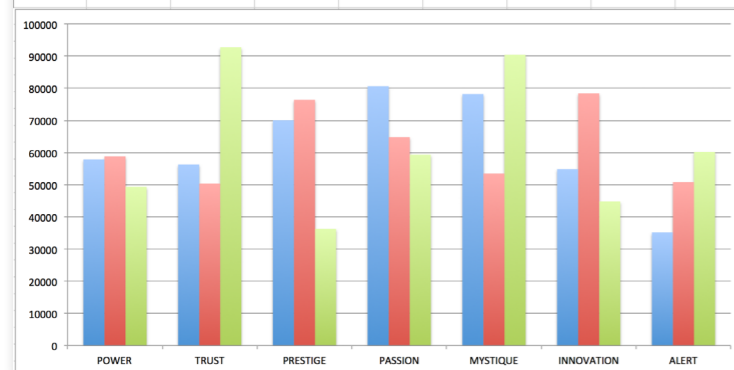

As we prepared for the event, here's our spreadsheet, organized by "Personality Archetype"

AVERAGE POPULATION									ZELTIQ								
	POWER	TRUST	PRESTIGE	PASSION	MYSTIQUE	INNOVATION	ALERT	Total		POWER	TRUST	PRESTIGE	PASSION	MYSTIQUE	INNOVATION	ALERT	Total
Primary	57920	56320	70059	80653	78248	54896	35154	433250	Primary	32	24	49	35	17	12	9	178
Secondary	58873	50397	76407	64858	53458	78408	50849	433250	Secondary	32	14	40	22	15	37	18	178
Dormant	49388	92741	36262	59357	90462	44816	60224	433250	Dormant	14	38	9	19	59	18	21	178