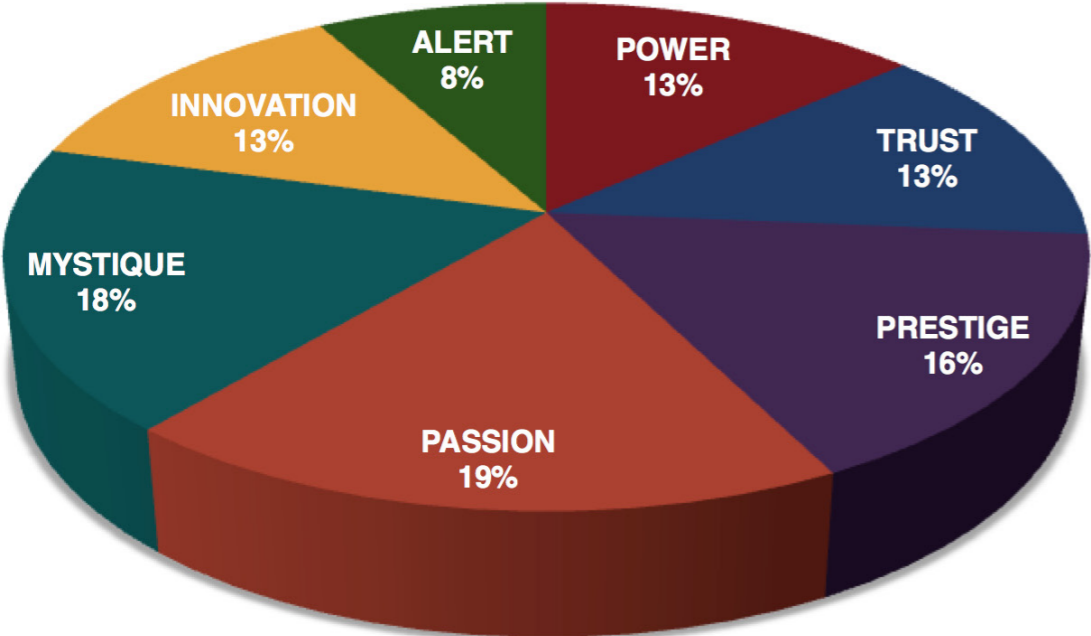

THIS IS WHAT THE RAW DATA ORIGINALLY LOOKED LIKE WHEN WE BEGAN TO COMPARE YOUR ORGANIZATION'S SCORES TO OUR OVERALL TEST POPULATION OF OVER 600,000 PEOPLE.

AVERAGE RESULTS FROM THE FASCINATION ADVANTAGE TEST