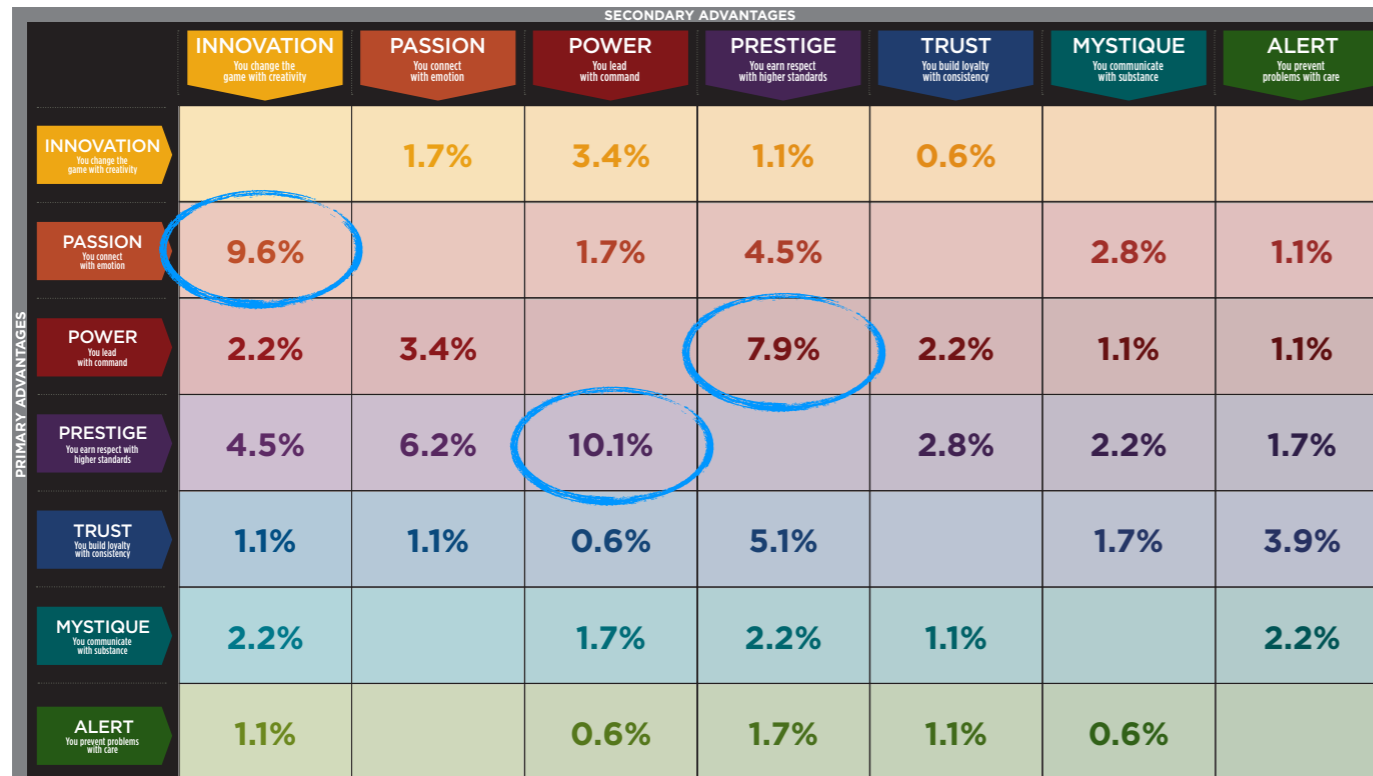

ZELTIQ GLOBAL SALES MTG RESULTS FROM THE FASCINATION ADVANTAGE TEST

WE COMPARED YOUR FINDINGS TO OUR MATRIX OF 49 PERSONALITY ARCHETYPES.

THE 49 PERSONALITY ARCHETYPES

CREATED BY SALLY HOGSHEAD
 DISCOVER MORE AT HOWTOFASCINATE.COM
 EMAIL: HELLO@HOWTOFASCINATE.COM
 © 2014 HOW TO FASCINATE. ALL RIGHTS RESERVED.

THIS IS YOUR CUSTOM “FASCINATION FINGERPRINT.”

This diagram shows the concentration of Personality Archetypes of the organization.

This is your custom measurement of Fascination Scores. The diagram to the right shows the actual percentages of each Personality Archetype within the organization.