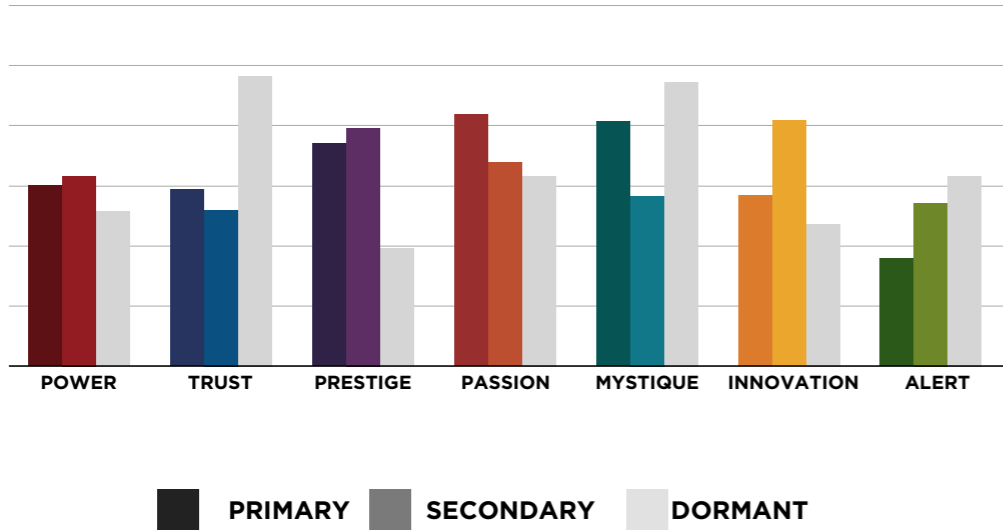

AN INSIDER'S *look* AT THE RESEARCH

FROM SALLY HOGSHEAD'S PRESENTATION TO
ZELTIQ GLOBAL SALES MTG ON 1/11/16

THIS IS WHAT THE RAW DATA ORIGINALLY LOOKED LIKE WHEN WE BEGAN TO COMPARE YOUR ORGANIZATION'S SCORES TO OUR OVERALL TEST POPULATION OF OVER 600,000 PEOPLE.

AVERAGE RESULTS OF THE FASCINATION ADVANTAGE TEST

ZELTIQ GLOBAL SALES MTG RESULTS OF THE FASCINATION ADVANTAGE TEST

THIS IS WHAT THE RAW DATA ORIGINALLY LOOKED LIKE WHEN WE BEGAN TO COMPARE YOUR ORGANIZATION'S SCORES TO OUR OVERALL TEST POPULATION OF OVER 600,000 PEOPLE.