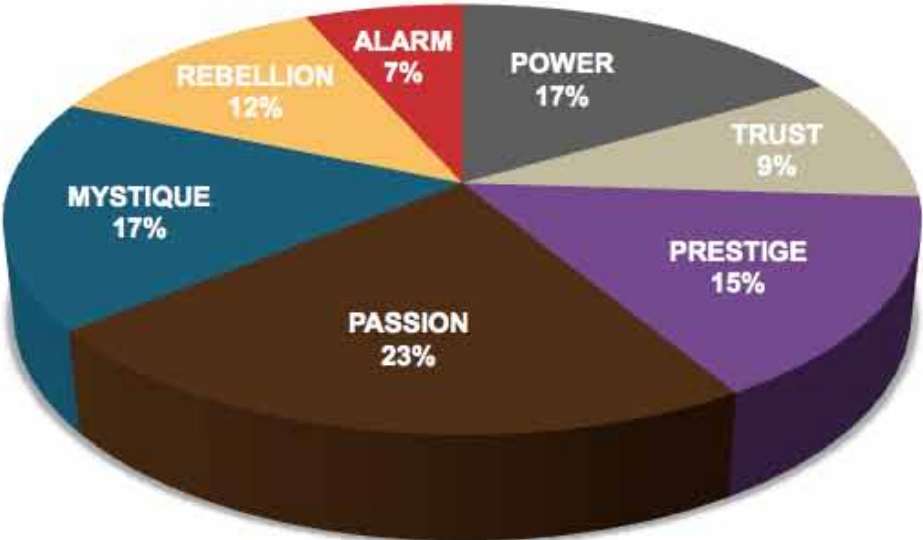

THIS IS WHAT THE RAW DATA ORIGINALLY LOOKED LIKE WHEN WE BEGAN TO COMPARE YOUR ORGANIZATION'S SCORES TO OUR OVERALL TEST POPULATION OF OVER 120,000 PEOPLE.

AVERAGE RESULTS FROM THE FASCINATION ADVANTAGE TEST