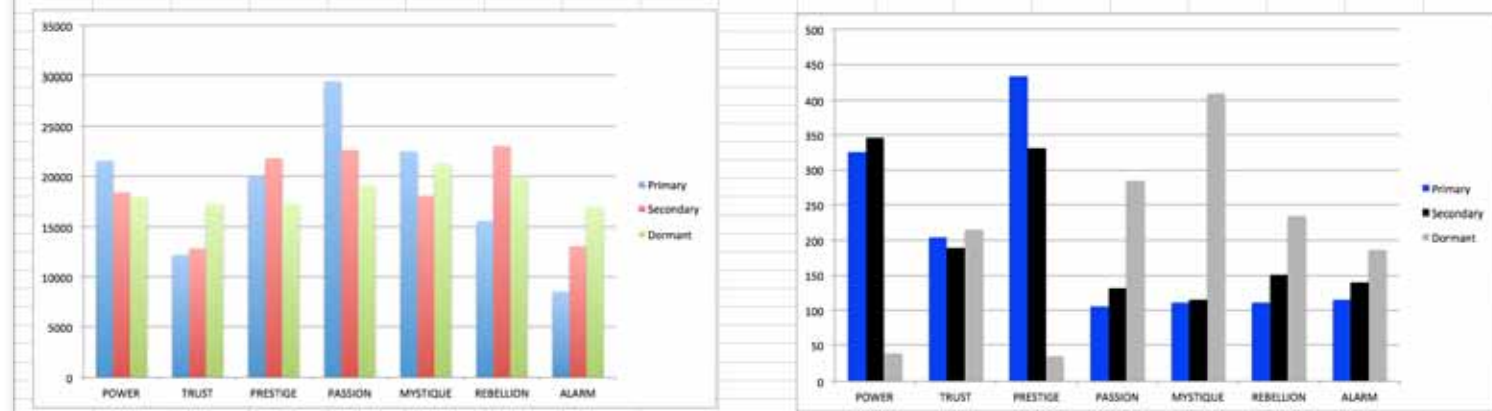

As we prepared for the event, here's our spreadsheet, organized by "Personality Archetype"

AVERAGE POPULATION									AT&T								
	POWER	TRUST	PRESTIGE	PASSION	MYSTIQUE	REBELLION	ALARM	Total		POWER	TRUST	PRESTIGE	PASSION	MYSTIQUE	REBELLION	ALARM	Total
Primary	21531	12212	19954	29521	22479	15603	8510	129810	Primary	325	205	433	105	111	111	115	1405
Secondary	18379	12854	21786	22637	18052	23032	13070	129810	Secondary	346	190	331	132	115	151	140	1405
Dormant	17914	17275	17276	19145	21300	19984	16916	129810	Dormant	40	215	35	284	409	235	187	1405
Primary	16.6%	9.4%	15.4%	22.7%	17.3%	12.0%	6.6%	100.0%	Primary	23.1%	14.6%	30.8%	7.5%	7.9%	7.9%	8.2%	100.0%
Secondary	14.2%	9.9%	16.8%	17.4%	13.9%	17.7%	10.1%	100.0%	Secondary	24.6%	13.5%	23.6%	9.4%	8.2%	10.7%	10.0%	100.0%
Dormant	13.8%	13.3%	13.3%	14.7%	16.4%	15.4%	13.0%	100.0%	Dormant	2.8%	15.3%	2.5%	20.2%	29.1%	16.7%	13.3%	100.0%