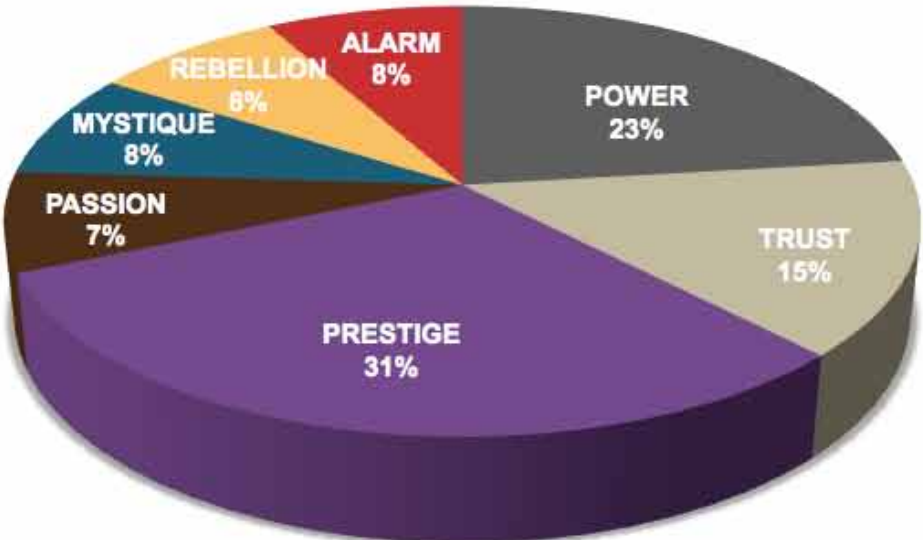

AT&T RESULTS FROM THE FASCINATION ADVANTAGE TEST