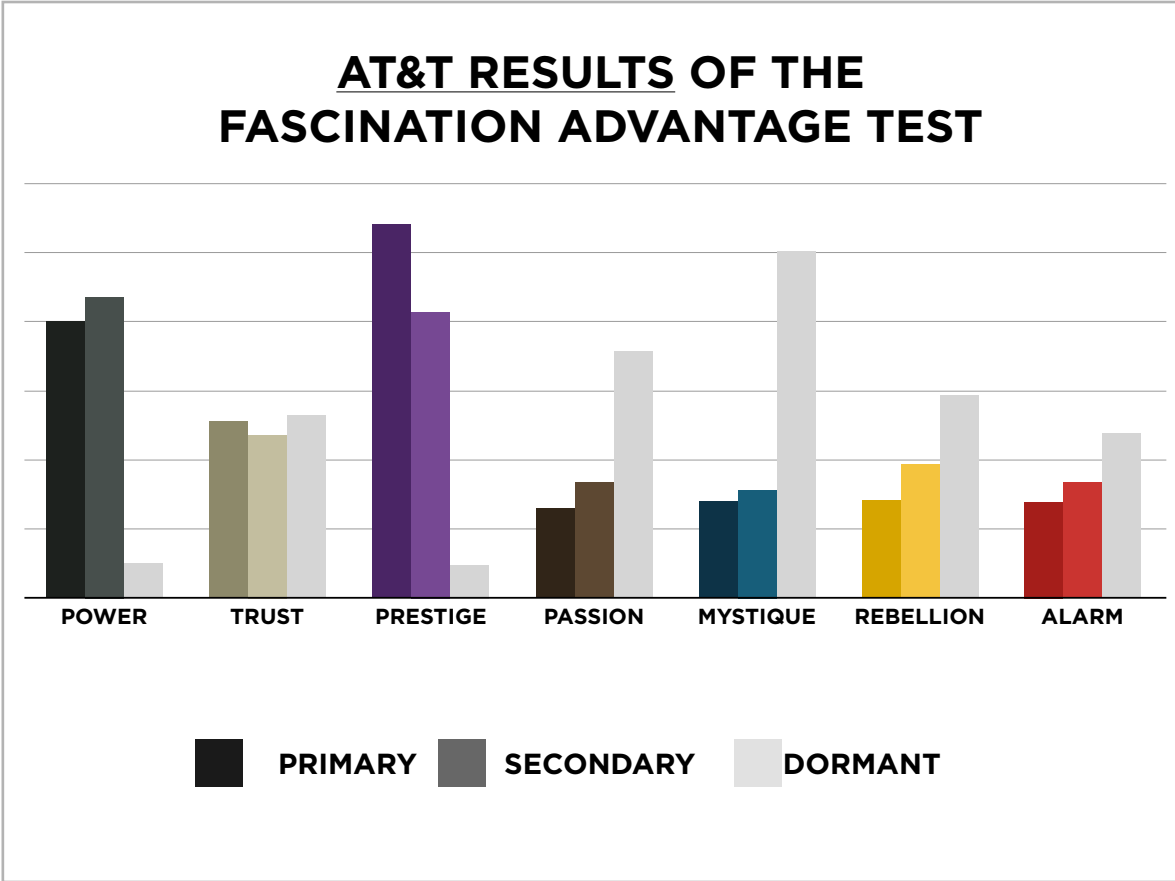

AN INSIDER'S *look* AT THE RESEARCH

FROM SALLY HOGSHEAD'S PRESENTATION TO AT&T 2013 ABS ATTENDEES

THIS IS WHAT THE RAW DATA ORIGINALLY LOOKED LIKE WHEN WE BEGAN TO COMPARE YOUR ORGANIZATION'S SCORES TO OUR OVERALL TEST POPULATION OF OVER 120,000 PEOPLE.