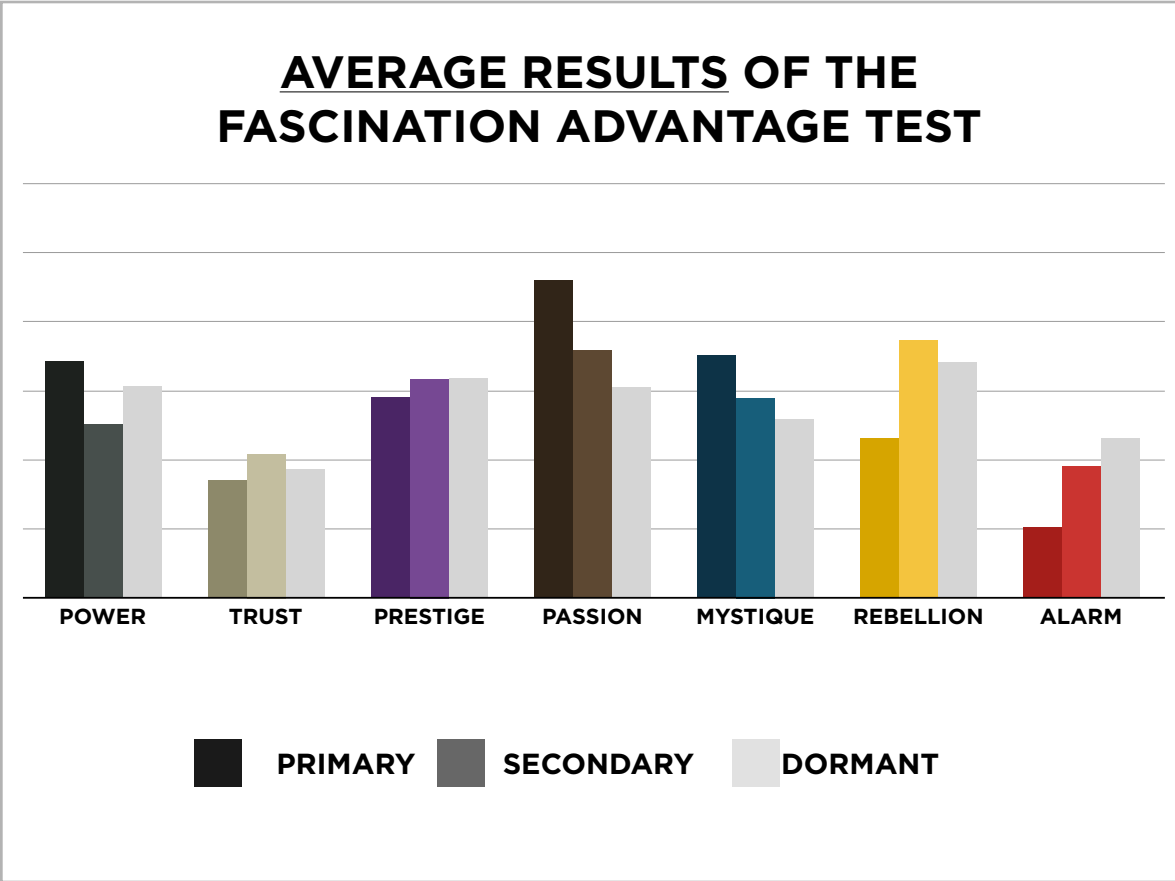

AN INSIDER'S *look* AT THE RESEARCH

FROM SALLY HOGSHEAD'S PRESENTATION TO AT&T 2013 ABS ATTENDEES

THIS IS WHAT THE RAW DATA ORIGINALLY LOOKED LIKE WHEN WE BEGAN TO COMPARE YOUR ORGANIZATION'S SCORES TO OUR OVERALL TEST POPULATION OF OVER 120,000 PEOPLE.