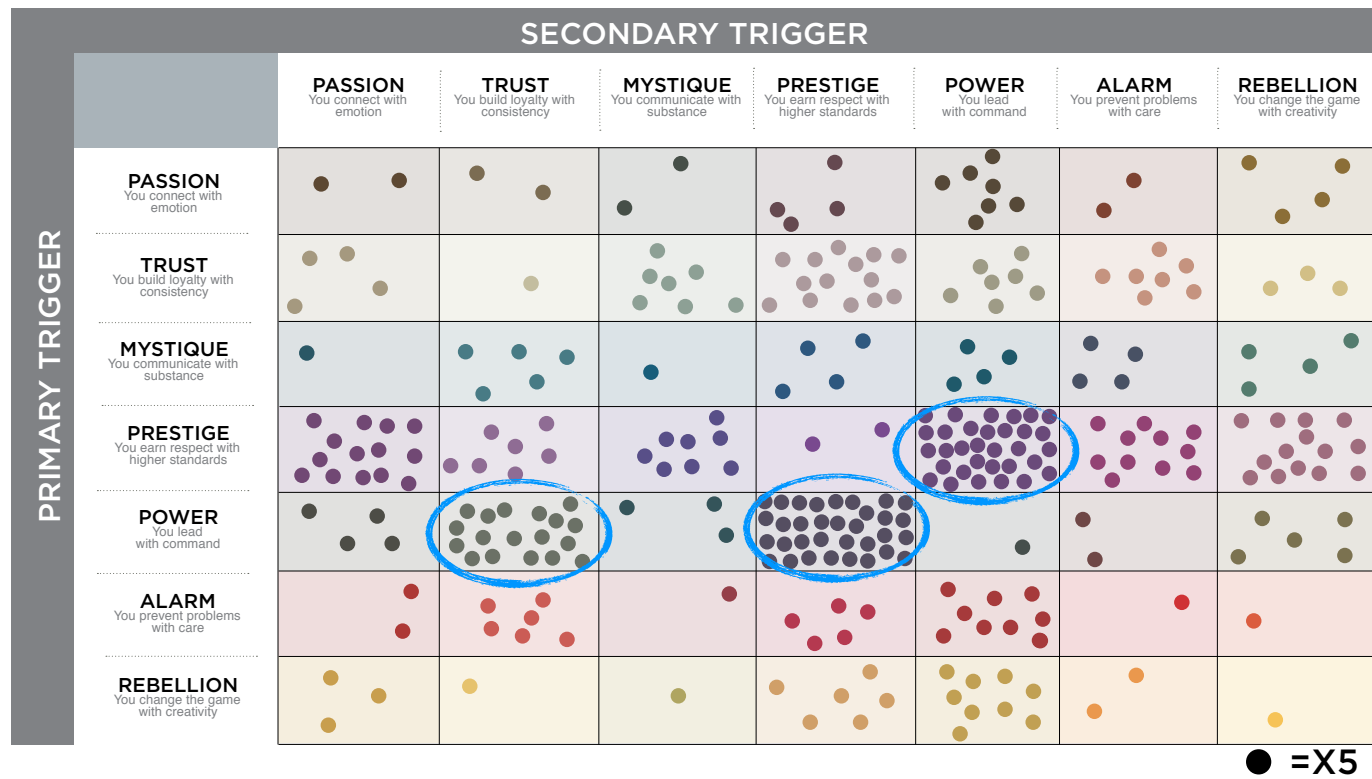

THIS IS YOUR CUSTOM “FASCINATION FINGERPRINT.”