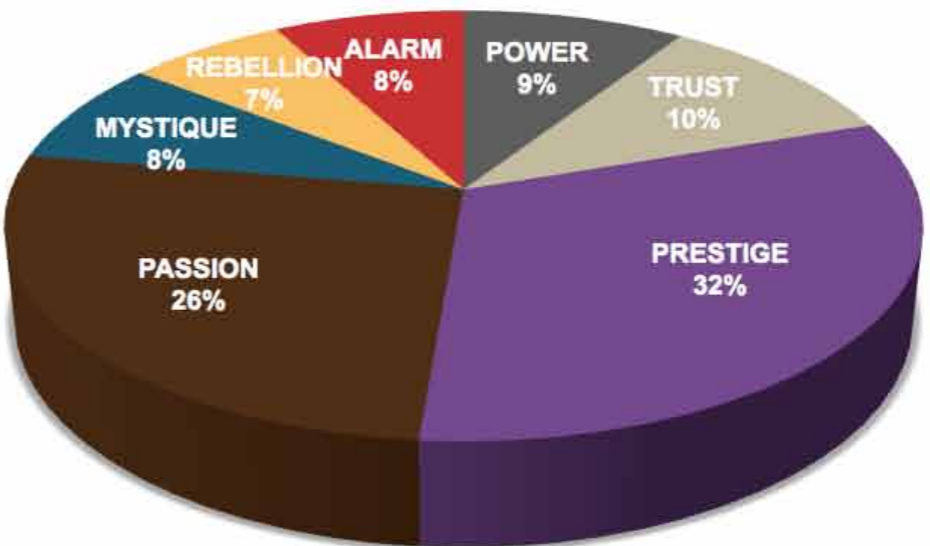

Hu-Friedy RESULTS FROM THE FASCINATION ADVANTAGE TEST