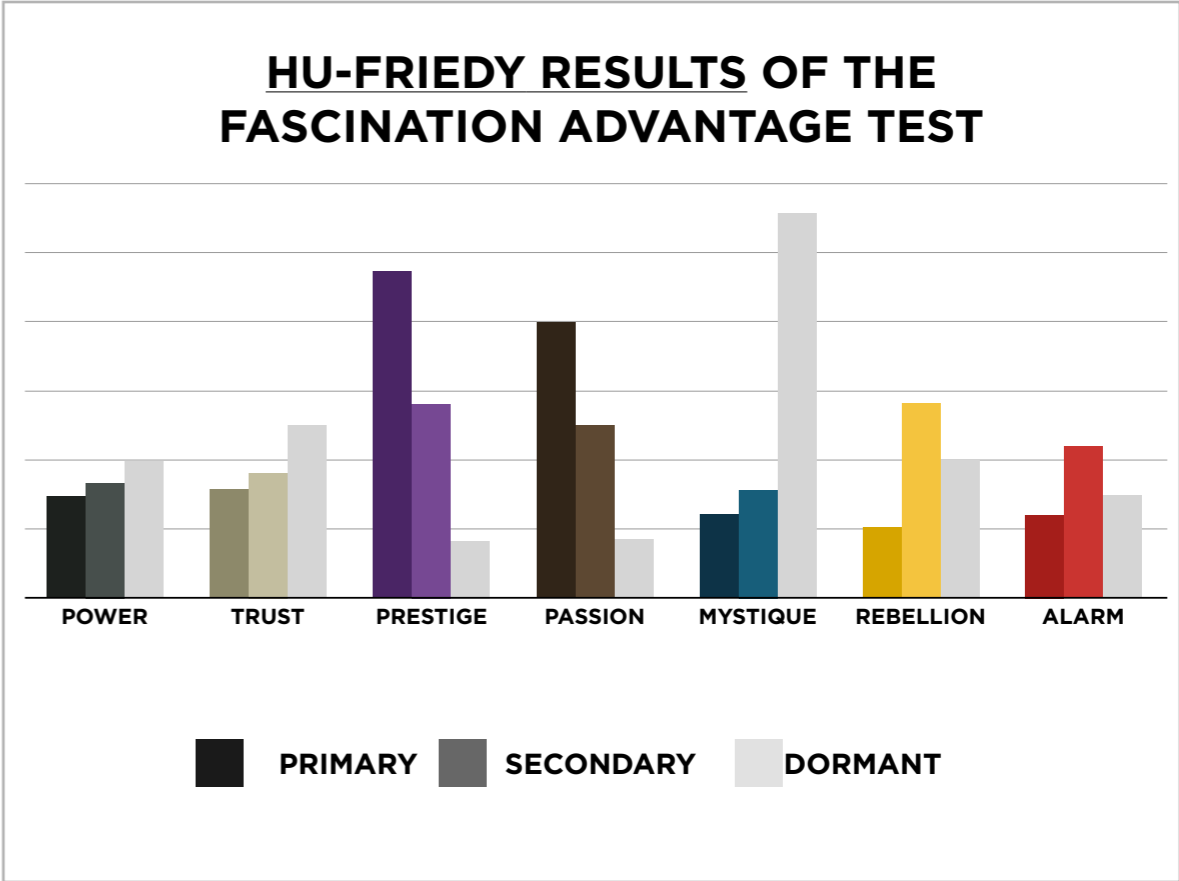

AN INSIDER'S *look* AT THE RESEARCH

FROM SALLY HOGSHEAD'S PRESENTATION TO HU-FRIEDY NATIONAL SALES MEETING ATTENDEES

THIS IS WHAT THE RAW DATA ORIGINALLY LOOKED LIKE WHEN WE BEGAN TO COMPARE YOUR ORGANIZATION'S SCORES TO OUR OVERALL TEST POPULATION OF OVER 130,000 PEOPLE.