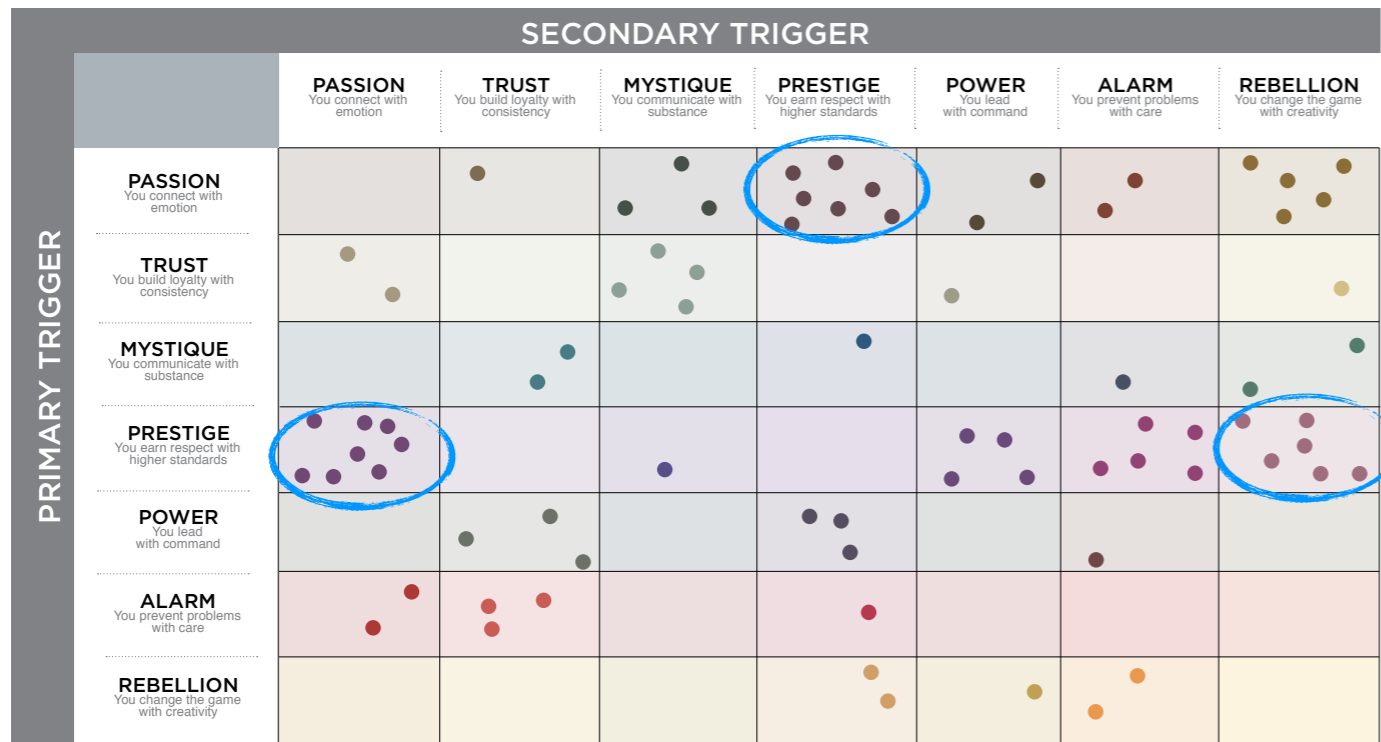

THIS IS YOUR CUSTOM “FASCINATION FINGERPRINT.”

This diagram shows the concentration of Personality Archetypes of the organization.

		SECONDARY TRIGGER						
		PASSION You connect with emotion	TRUST You build loyalty with consistency	MYSTIQUE You communicate with substance	PRESTIGE You earn respect with higher standards	POWER You lead with command	ALARM You prevent problems with care	REBELLION You change the game with creativity
PRIMARY TRIGGER	PASSION You connect with emotion		1.3%	3.9%	9.2%	2.6%	2.6%	6.6%
	TRUST You build loyalty with consistency	2.6%		5.3%		1.3%		1.3%
	MYSTIQUE You communicate with substance		2.6%		1.3%		1.3%	2.6%
	PRESTIGE You earn respect with higher standards	10.5%		1.3%		5.3%	6.6%	7.9%
	POWER You lead with command		3.9%		3.9%		1.3%	
	ALARM You prevent problems with care	2.6%	3.9%		1.3%			
	REBELLION You change the game with creativity				2.6%	1.3%	2.6%	

This is your custom measurement of Fascination Scores. The diagram to the right shows the actual percentages of each Personality Archetype within the organization.