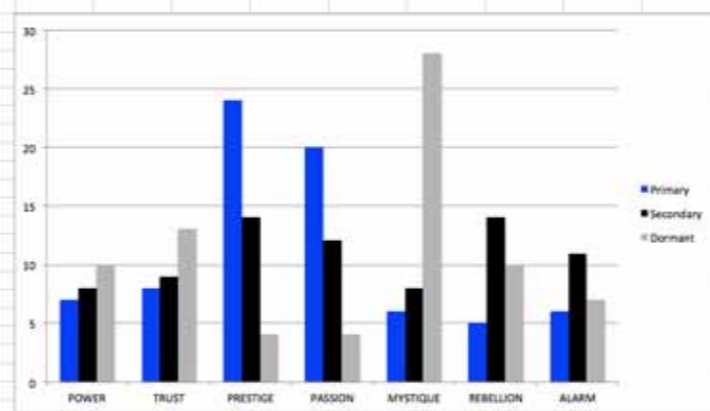

As we prepared for the event, here's our spreadsheet, organized by "Personality Archetype"

AVERAGE POPULATION									HuFriedy								
	POWER	TRUST	PRESTIGE	PASSION	MYSTIQUE	REBELLION	ALARM	Total		POWER	TRUST	PRESTIGE	PASSION	MYSTIQUE	REBELLION	ALARM	Total
Primary	21963	12673	20658	30021	22913	15962	8742	132932	Primary	7	8	24	20	6	5	6	76
Secondary	18840	13231	22397	23089	18401	23573	13401	132932	Secondary	8	9	14	12	8	14	11	76
Dormant	18216	17906	17492	19597	21999	20358	17364	132932	Dormant	10	13	4	4	28	10	7	76
Primary	16.5%	9.5%	15.5%	22.6%	17.2%	12.0%	6.6%	100.0%	Primary	9.2%	10.5%	31.6%	26.3%	7.9%	6.6%	7.9%	100.0%
Secondary	14.2%	10.0%	16.8%	17.4%	13.8%	17.7%	10.1%	100.0%	Secondary	10.5%	11.8%	18.4%	15.8%	10.5%	18.4%	14.5%	100.0%
Dormant	13.7%	13.5%	13.2%	14.7%	16.5%	15.3%	13.1%	100.0%	Dormant	13.2%	17.1%	5.3%	5.3%	36.8%	13.2%	9.2%	100.0%