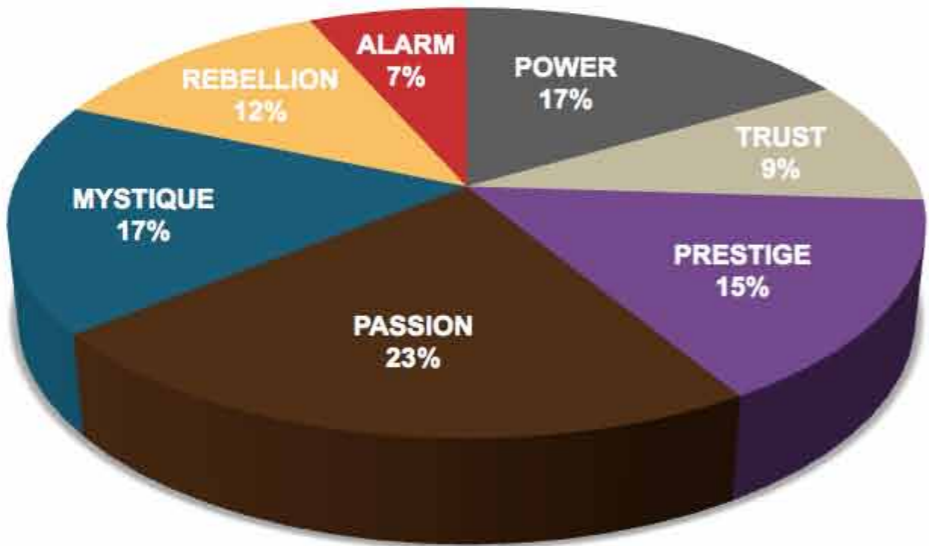

THIS IS WHAT THE RAW DATA ORIGINALLY LOOKED LIKE WHEN WE BEGAN TO COMPARE YOUR ORGANIZATION'S SCORES TO OUR OVERALL TEST POPULATION OF OVER 130,000 PEOPLE.

AVERAGE RESULTS FROM THE FASCINATION ADVANTAGE TEST