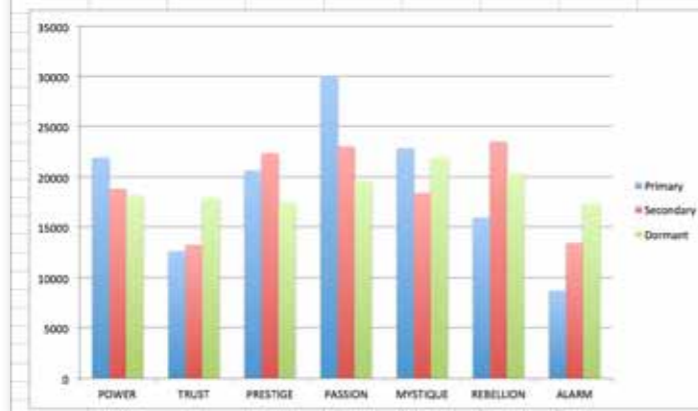

As we prepared for the event, here's our spreadsheet, organized by "Personality Archetype"

AVERAGE POPULATION									HuFriedy								
	POWER	TRUST	PRESTIGE	PASSION	MYSTIQUE	REBELLION	ALARM	Total		POWER	TRUST	PRESTIGE	PASSION	MYSTIQUE	REBELLION	ALARM	Total
Primary	21963	12673	20658	30021	22913	15962	8742	132932	Primary	7	8	24	20	6	5	6	76
Secondary	18840	13231	22397	23089	18401	23573	13401	132932	Secondary	8	9	14	12	8	14	11	76
Dormant	18216	17906	17492	19597	21999	20358	17364	132932	Dormant	10	13	4	4	28	10	7	76
Primary	16.5%	9.5%	15.5%	22.6%	17.2%	12.0%	6.6%	100.0%	Primary	9.2%	10.5%	31.6%	26.3%	7.9%	6.6%	7.9%	100.0%
Secondary	14.2%	10.0%	16.8%	17.4%	13.8%	17.7%	10.1%	100.0%	Secondary	10.5%	11.8%	18.4%	15.8%	10.5%	18.4%	14.5%	100.0%
Dormant	13.7%	13.5%	13.2%	14.7%	16.5%	15.3%	13.1%	100.0%	Dormant	13.2%	17.1%	5.3%	5.3%	36.8%	13.2%	9.2%	100.0%