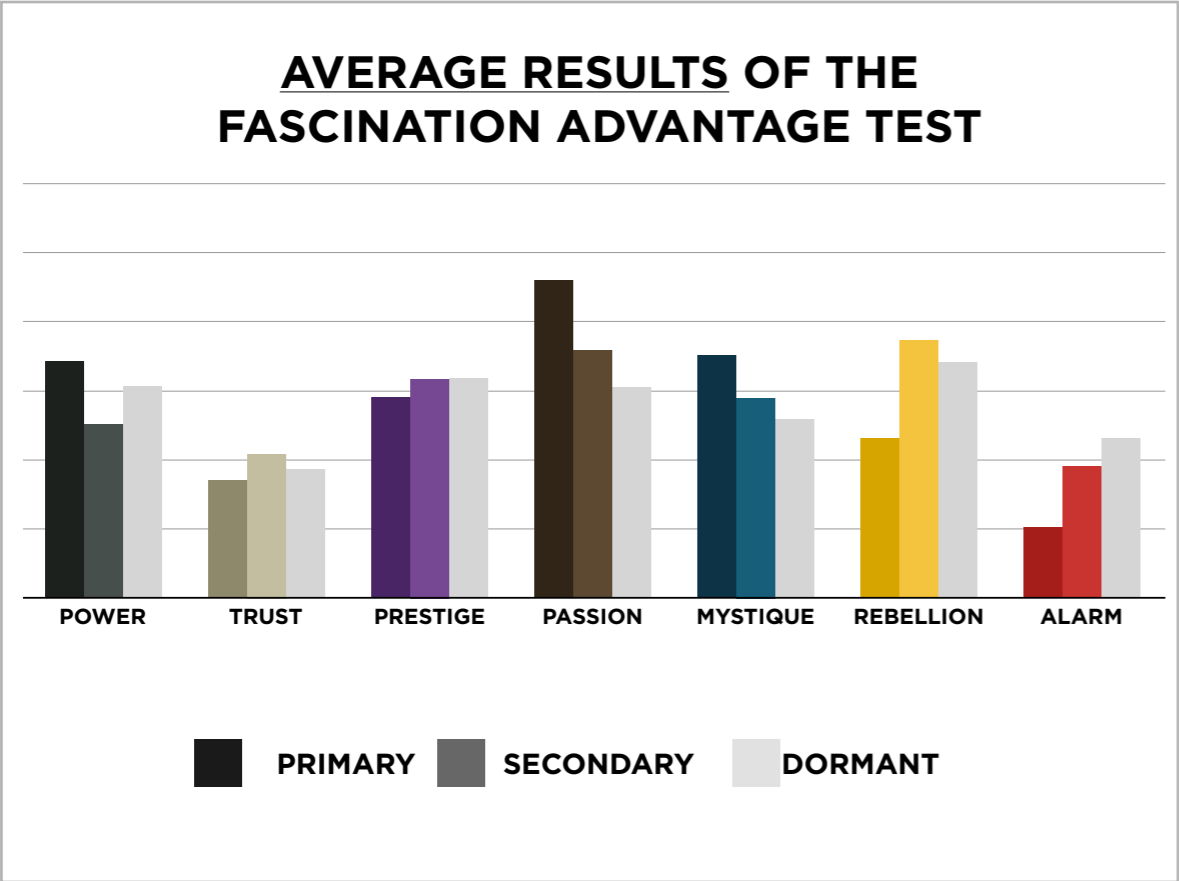

AN INSIDER'S *look* AT THE RESEARCH

FROM SALLY HOGSHEAD'S PRESENTATION TO HU-FRIEDY NATIONAL SALES MEETING ATTENDEES

THIS IS WHAT THE RAW DATA ORIGINALLY LOOKED LIKE WHEN WE BEGAN TO COMPARE YOUR ORGANIZATION'S SCORES TO OUR OVERALL TEST POPULATION OF OVER 130,000 PEOPLE.