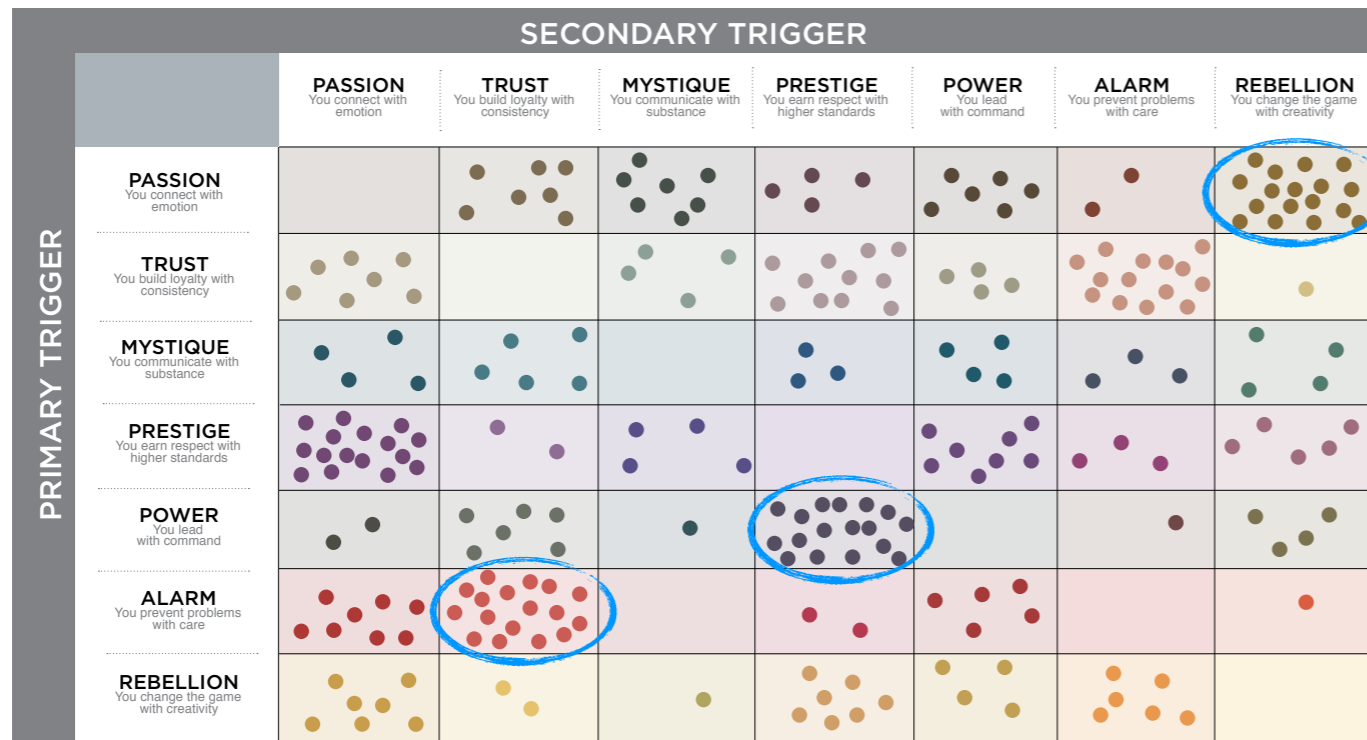

THIS IS YOUR CUSTOM “FASCINATION FINGERPRINT.”

This diagram shows the concentration of Personality Archetypes of the organization.