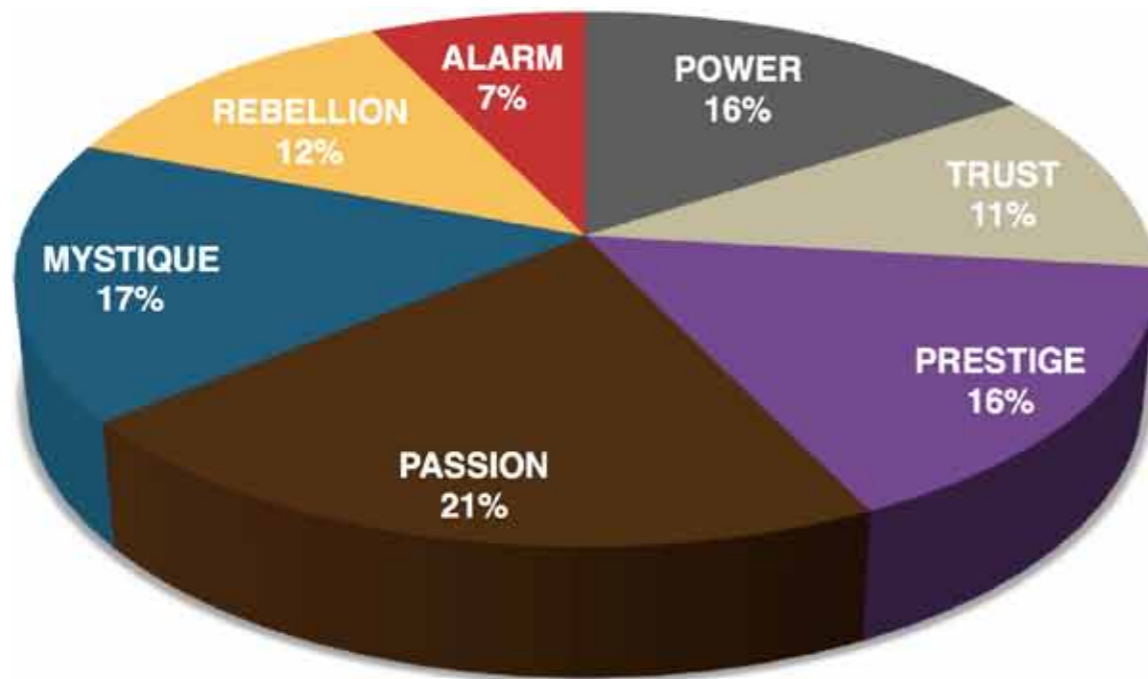

THIS IS WHAT THE RAW DATA ORIGINALLY LOOKED LIKE WHEN WE BEGAN TO COMPARE YOUR ORGANIZATION'S SCORES TO OUR OVERALL TEST POPULATION OF OVER 200,000 PEOPLE.

AVERAGE RESULTS FROM THE FASCINATION ADVANTAGE TEST