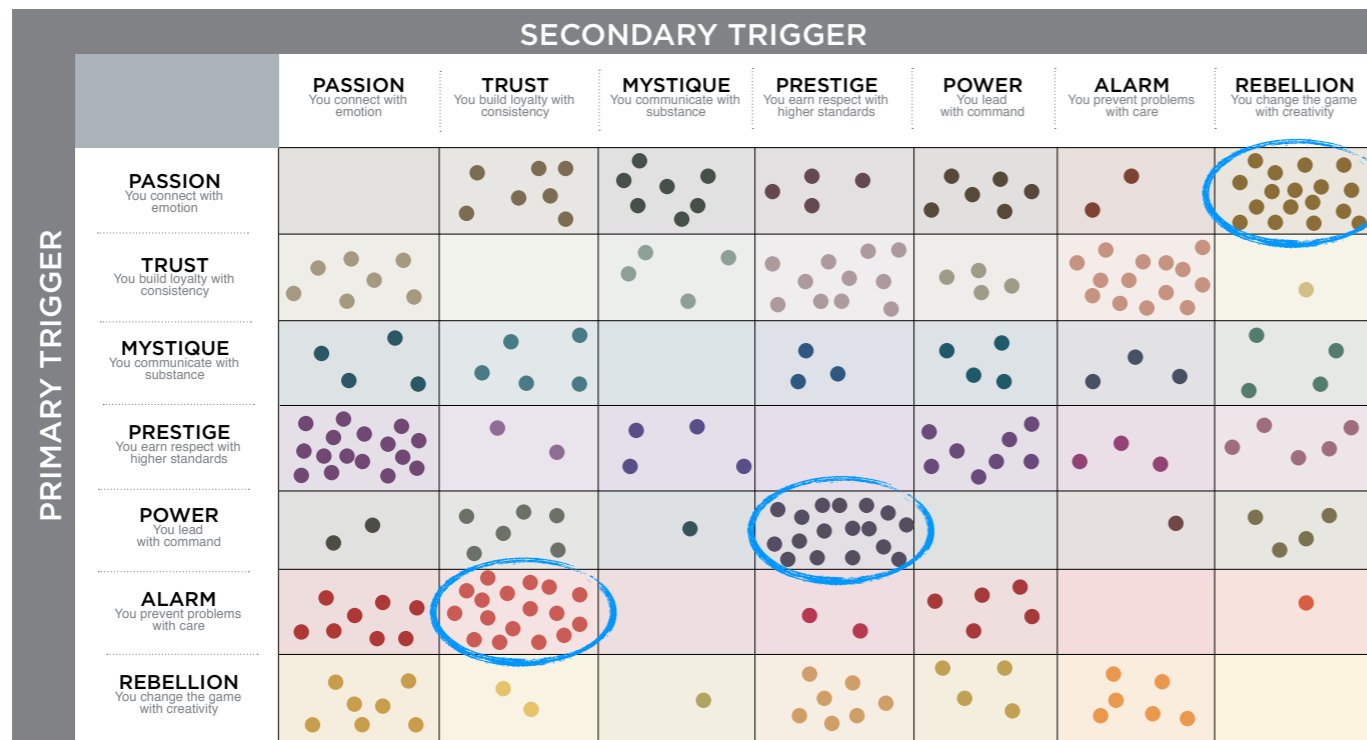

THIS IS YOUR CUSTOM “FASCINATION FINGERPRINT.”

This diagram shows the concentration of Personality Archetypes of the organization.

This is your custom measurement of Fascination Scores. The diagram to the right shows the actual percentages of each Personality Archetype within the organization.