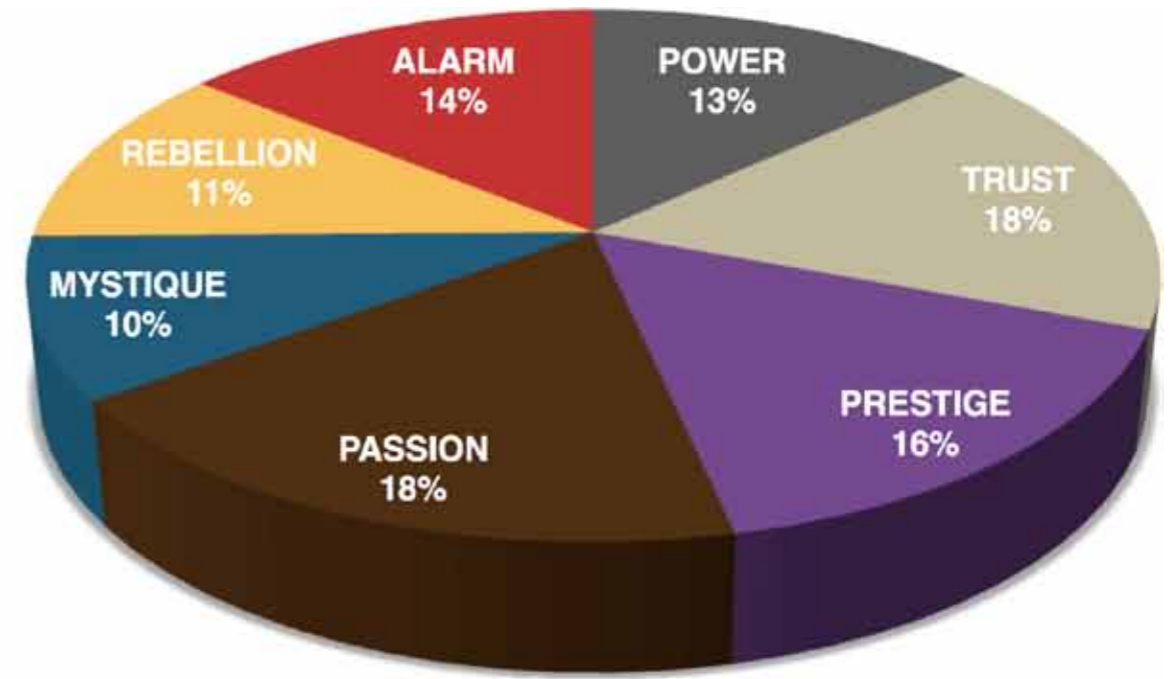

AHAA14 RESULTS FROM THE FASCINATION ADVANTAGE TEST