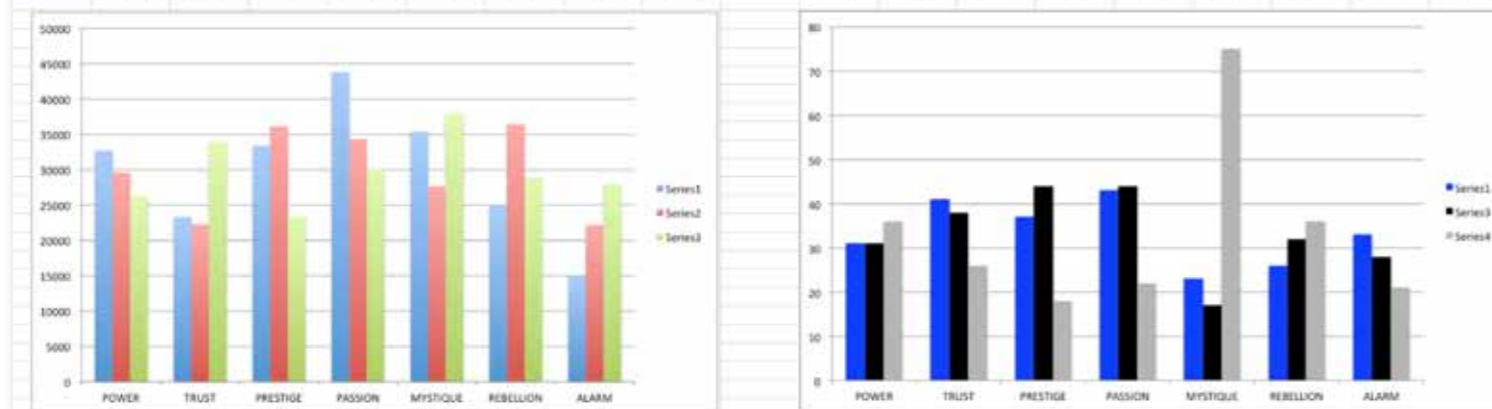

As we prepared for the event, here's our spreadsheet, organized by "Personality Archetype"

AVERAGE POPULATION									AHAA14								
	POWER	TRUST	PRESTIGE	PASSION	MYSTIQUE	REBELLION	ALARM	Total		POWER	TRUST	PRESTIGE	PASSION	MYSTIQUE	REBELLION	ALARM	Total
Primary	32732	23273	33369	43761	35336	25016	14894	208381	Primary	31	41	37	43	23	26	33	234
Secondary	29573	22238	36104	34301	27615	36399	22151	208381	Secondary	31	38	44	44	17	32	28	234
Dormant	26184	33943	23295	30122	37949	28910	27978	208381	Dormant	36	26	18	22	75	36	21	234
	15.7%	11.2%	16.0%	21.0%	17.0%	12.0%	7.1%	100.0%	Primary	13.2%	17.5%	15.8%	18.4%	9.8%	11.1%	14.1%	100.0%
	14.2%	10.7%	17.3%	16.5%	13.3%	17.5%	10.6%	100.0%	Secondary	13.2%	16.2%	18.8%	18.8%	7.3%	13.7%	12.0%	100.0%
	12.6%	16.3%	11.2%	14.5%	18.2%	13.9%	13.4%	100.0%	Dormant	15.4%	11.1%	7.7%	9.4%	32.1%	15.4%	9.0%	100.0%