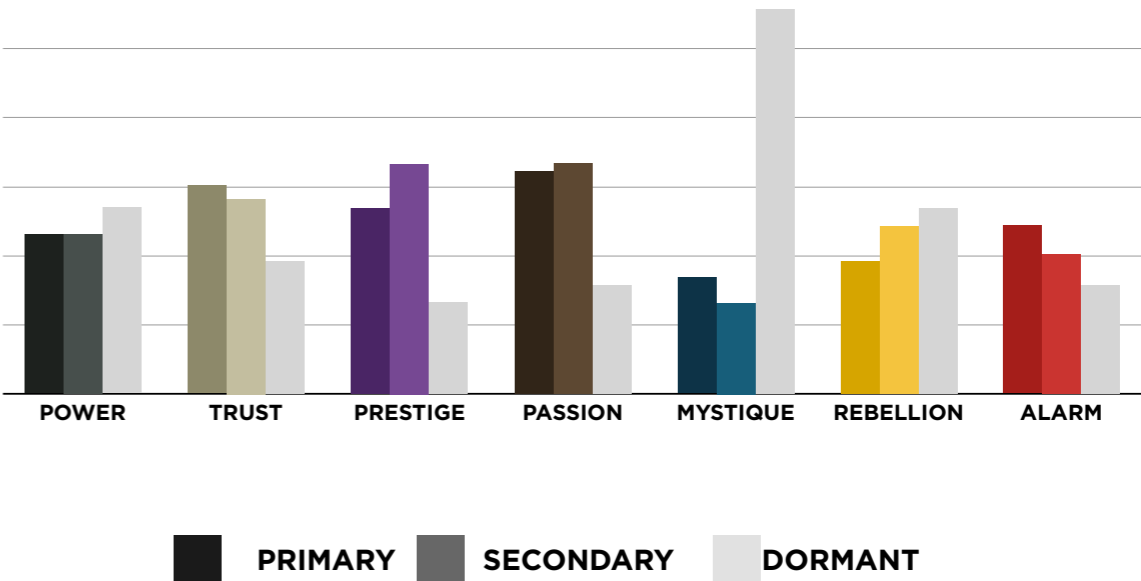

AN INSIDER'S *look* AT THE RESEARCH

FROM TEAM FASCINATE'S PRESENTATION TO
AHAA14 ON 02/20/14

THIS IS WHAT THE RAW DATA ORIGINALLY LOOKED LIKE WHEN WE BEGAN TO COMPARE YOUR ORGANIZATION'S SCORES TO OUR OVERALL TEST POPULATION OF OVER 200,000 PEOPLE.

AVERAGE RESULTS OF THE FASCINATION ADVANTAGE TEST

AHAA14 RESULTS OF THE FASCINATION ADVANTAGE TEST

THIS IS WHAT THE RAW DATA ORIGINALLY LOOKED LIKE WHEN WE BEGAN TO COMPARE YOUR ORGANIZATION'S SCORES TO OUR OVERALL TEST POPULATION OF OVER 200,000 PEOPLE.