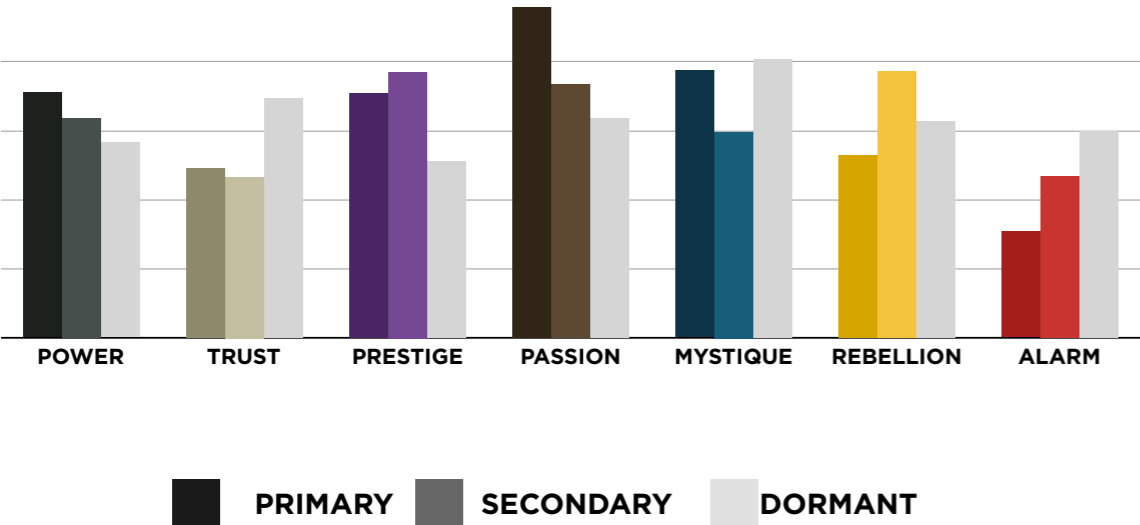

AN INSIDER'S *look* AT THE RESEARCH

FROM TEAM FASCINATE'S PRESENTATION TO
AHAA14 ON 02/20/14

THIS IS WHAT THE RAW DATA ORIGINALLY LOOKED LIKE WHEN WE BEGAN TO COMPARE YOUR ORGANIZATION'S SCORES TO OUR OVERALL TEST POPULATION OF OVER 200,000 PEOPLE.

AVERAGE RESULTS OF THE FASCINATION ADVANTAGE TEST

AHAA14 RESULTS OF THE FASCINATION ADVANTAGE TEST

THIS IS WHAT THE RAW DATA ORIGINALLY LOOKED LIKE WHEN WE BEGAN TO COMPARE YOUR ORGANIZATION'S SCORES TO OUR OVERALL TEST POPULATION OF OVER 200,000 PEOPLE.