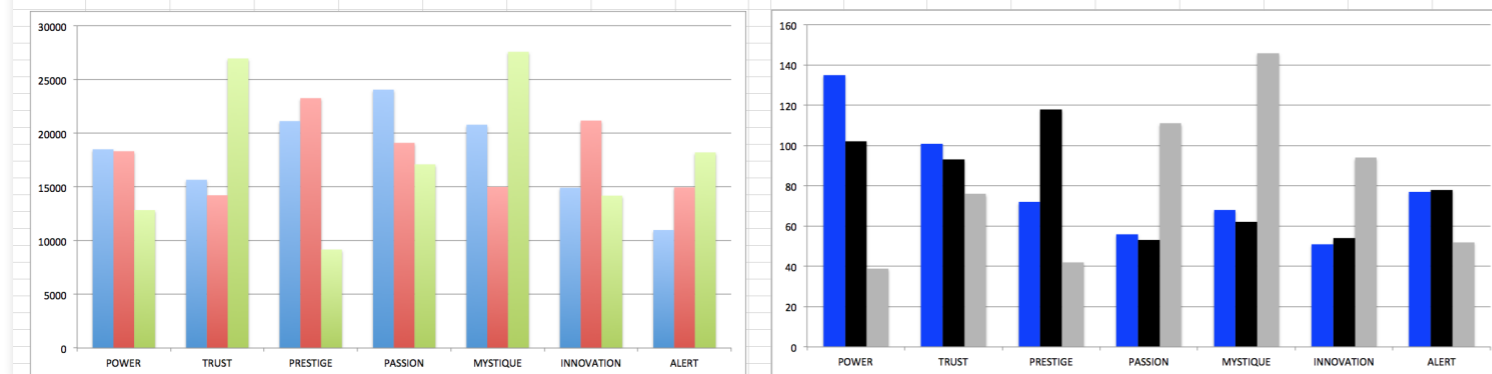

As we prepared for the event, here's our spreadsheet, organized by "Personality Archetype"

AVERAGE POPULATION									ASCA14								
	POWER	TRUST	PRESTIGE	PASSION	MYSTIQUE	INNOVATION	ALERT	Total		POWER	TRUST	PRESTIGE	PASSION	MYSTIQUE	INNOVATION	ALERT	Total
Primary	18512	15671	21139	24066	20800	14930	10993	126111	Primary	135	101	72	56	68	51	77	560
Secondary	18332	14228	23276	19111	15011	21186	14967	126111	Secondary	102	93	118	53	62	54	78	560
Dormant	12846	26971	9175	17109	27593	14195	18222	126111	Dormant	39	76	42	111	146	94	52	560

	POWER	TRUST	PRESTIGE	PASSION	MYSTIQUE	INNOVATION	ALERT	Total		POWER	TRUST	PRESTIGE	PASSION	MYSTIQUE	INNOVATION	ALERT	Total
Primary	14.7%	12.4%	16.8%	19.1%	16.5%	11.8%	8.7%	100.0%	Primary	24.1%	18.0%	12.9%	10.0%	12.1%	9.1%	13.8%	100.0%
Secondary	14.5%	11.3%	18.5%	15.2%	11.9%	16.8%	11.9%	100.0%	Secondary	18.2%	16.6%	21.1%	9.5%	11.1%	9.6%	13.9%	100.0%
Dormant	10.2%	21.4%	7.3%	13.6%	21.9%	11.3%	14.4%	100.0%	Dormant	7.0%	13.6%	7.5%	19.8%	26.1%	16.8%	9.3%	100.0%