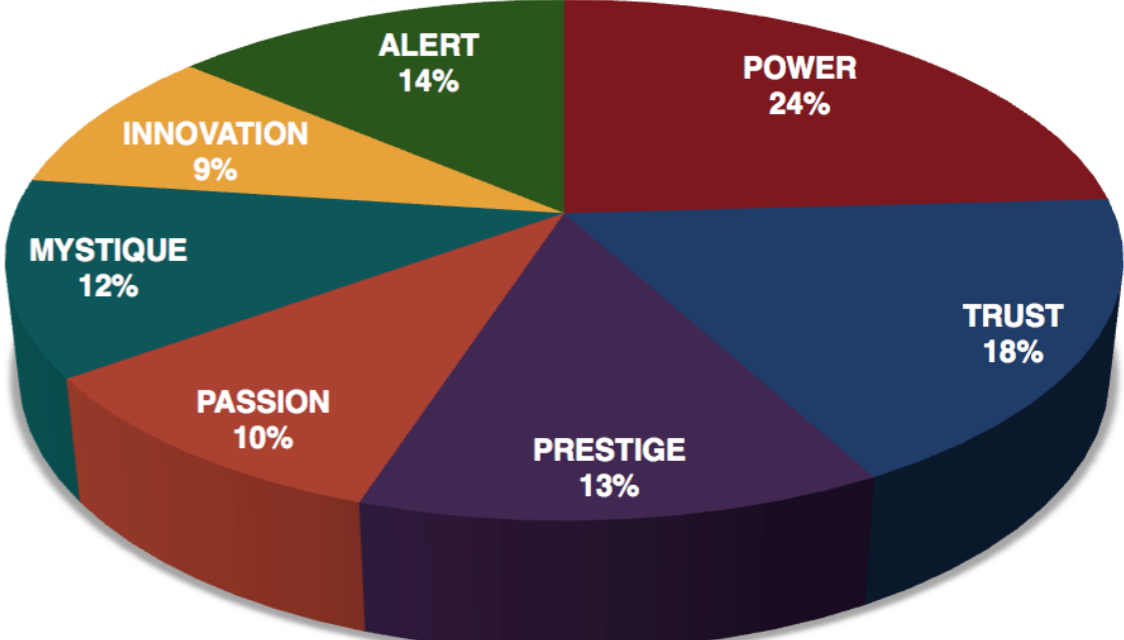

	POWER	TRUST	PRESTIGE	PASSION	MYSTIQUE	INNOVATION	ALERT	Total		POWER	TRUST	PRESTIGE	PASSION	MYSTIQUE	INNOVATION	ALERT	Total
Primary	14.7%	12.4%	16.8%	19.1%	16.5%	11.8%	8.7%	100.0%	Primary	24.1%	18.0%	12.9%	10.0%	12.1%	9.1%	13.8%	100.0%
Secondary	14.5%	11.3%	18.5%	15.2%	11.9%	16.8%	11.9%	100.0%	Secondary	18.2%	16.6%	21.1%	9.5%	11.1%	9.6%	13.9%	100.0%
Dormant	10.2%	21.4%	7.3%	13.6%	21.9%	11.3%	14.4%	100.0%	Dormant	7.0%	13.6%	7.5%	19.8%	26.1%	16.8%	9.3%	100.0%

THIS IS WHAT THE RAW DATA ORIGINALLY LOOKED LIKE WHEN WE BEGAN TO COMPARE YOUR ORGANIZATION'S SCORES TO OUR OVERALL TEST POPULATION OF OVER 200,000 PEOPLE.

AVERAGE RESULTS FROM THE FASCINATION ADVANTAGE TEST

AMBULATORY SURGICAL RESULTS FROM THE FASCINATION ADVANTAGE TEST

WE COMPARED YOUR FINDINGS TO OUR MATRIX OF 49 PERSONALITY ARCHETYPES.

THE 49 PERSONALITY ARCHETYPES

CREATED BY SALLY HOGSHEAD
 DISCOVER MORE AT HOWTOFASCINATE.COM
 EMAIL: HELLO@HOWTOFASCINATE.COM
 © 2014 HOW TO FASCINATE. ALL RIGHTS RESERVED.