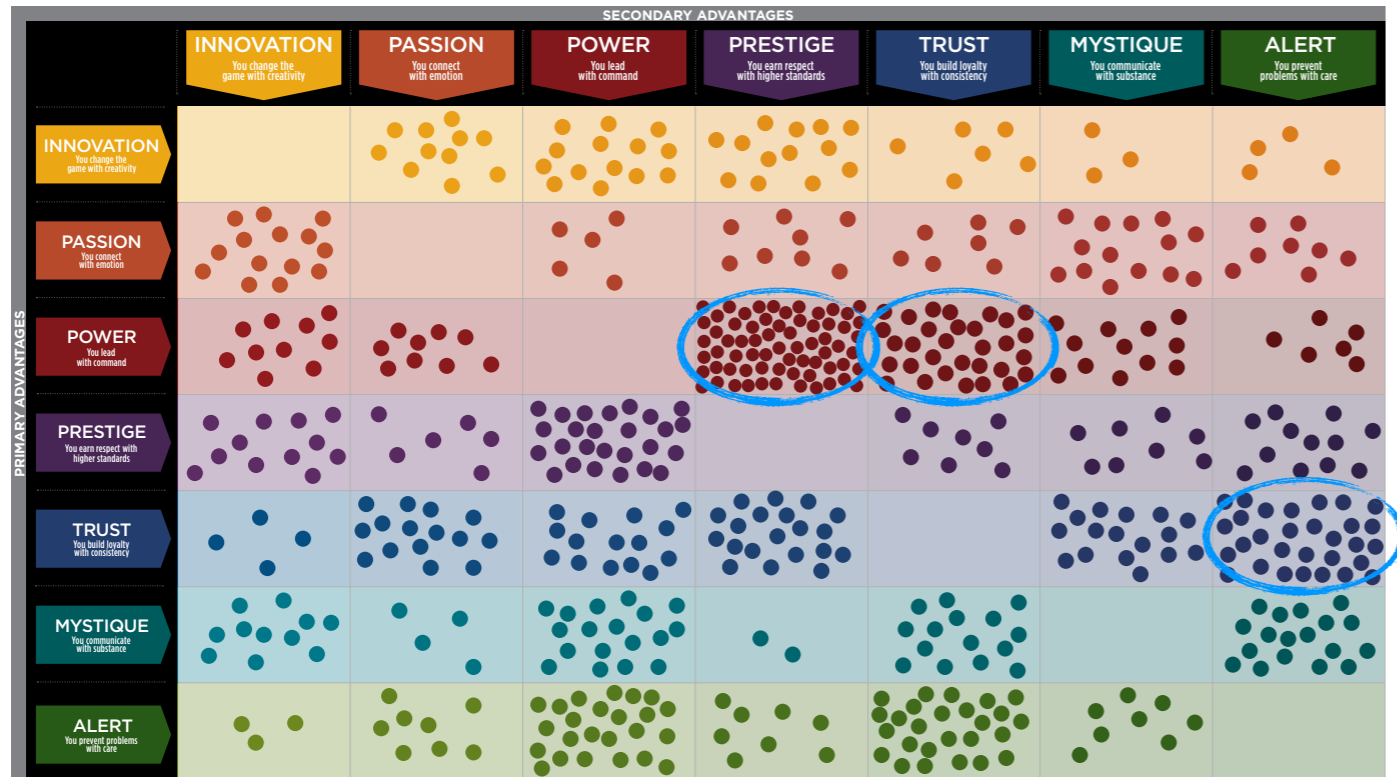

THIS IS WHAT THE RAW DATA ORIGINALLY LOOKED LIKE WHEN WE BEGAN TO COMPARE YOUR ORGANIZATION'S SCORES TO OUR OVERALL TEST POPULATION OF OVER 200,000 PEOPLE.

AVERAGE RESULTS FROM THE FASCINATION ADVANTAGE TEST

AMBULATORY SURGICAL RESULTS FROM THE FASCINATION ADVANTAGE TEST

WE COMPARED YOUR FINDINGS TO OUR MATRIX OF 49 PERSONALITY ARCHETYPES.

THE 49 PERSONALITY ARCHETYPES

CREATED BY SALLY HOGSHEAD
 DISCOVER MORE AT HOWTOFASCINATE.COM
 EMAIL: HELLO@HOWTOFASCINATE.COM
 © 2014 HOW TO FASCINATE. ALL RIGHTS RESERVED.

THIS IS YOUR CUSTOM “FASCINATION FINGERPRINT.”

This diagram shows the concentration of Personality Archetypes of the organization.

This is your custom measurement of Fascination Scores. The diagram to the right shows the actual percentages of each Personality Archetype within the organization.