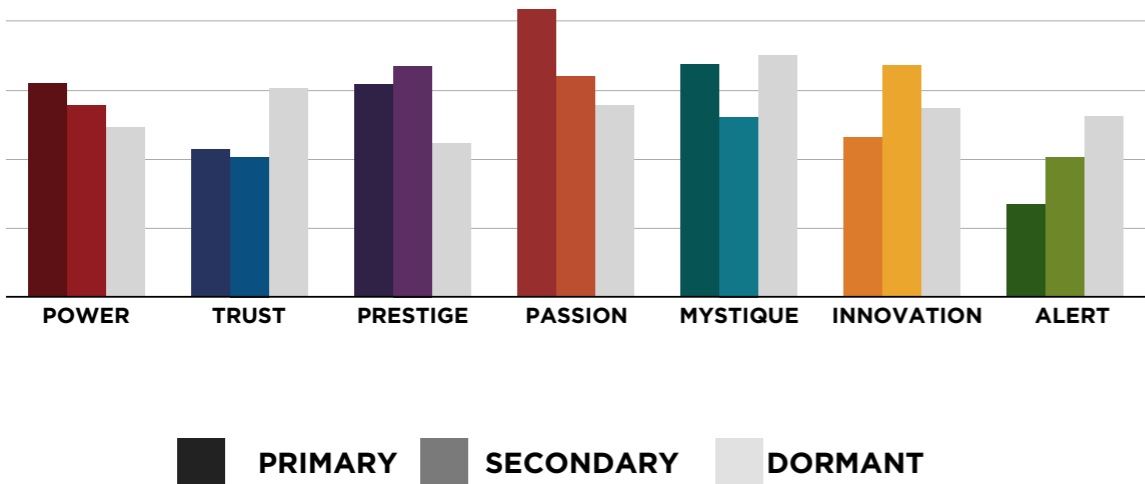

AN INSIDER'S *look* AT THE RESEARCH

FROM SALLY HOGSHEAD'S PRESENTATION TO
AMBULATORY SURGICAL ON 05/15/14

THIS IS WHAT THE RAW DATA ORIGINALLY LOOKED LIKE WHEN WE BEGAN TO COMPARE YOUR ORGANIZATION'S SCORES TO OUR OVERALL TEST POPULATION OF OVER 200,000 PEOPLE.

AVERAGE RESULTS OF THE FASCINATION ADVANTAGE TEST

ASCA14 RESULTS OF THE FASCINATION ADVANTAGE TEST

THIS IS WHAT THE RAW DATA ORIGINALLY LOOKED LIKE WHEN WE BEGAN TO COMPARE YOUR ORGANIZATION'S SCORES TO OUR OVERALL TEST POPULATION OF OVER 200,000 PEOPLE.