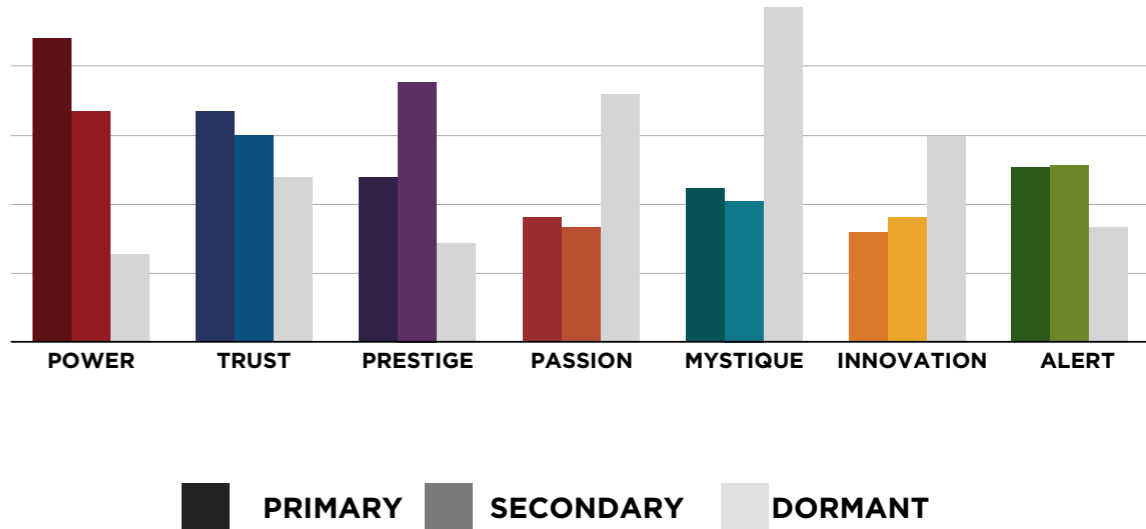

AN INSIDER'S *look* AT THE RESEARCH

FROM SALLY HOGSHEAD'S PRESENTATION TO
AMBULATORY SURGICAL ON 05/15/14

THIS IS WHAT THE RAW DATA ORIGINALLY LOOKED LIKE WHEN WE BEGAN TO COMPARE YOUR ORGANIZATION'S SCORES TO OUR OVERALL TEST POPULATION OF OVER 200,000 PEOPLE.

AVERAGE RESULTS OF THE FASCINATION ADVANTAGE TEST

ASCA14 RESULTS OF THE FASCINATION ADVANTAGE TEST

THIS IS WHAT THE RAW DATA ORIGINALLY LOOKED LIKE WHEN WE BEGAN TO COMPARE YOUR ORGANIZATION'S SCORES TO OUR OVERALL TEST POPULATION OF OVER 200,000 PEOPLE.