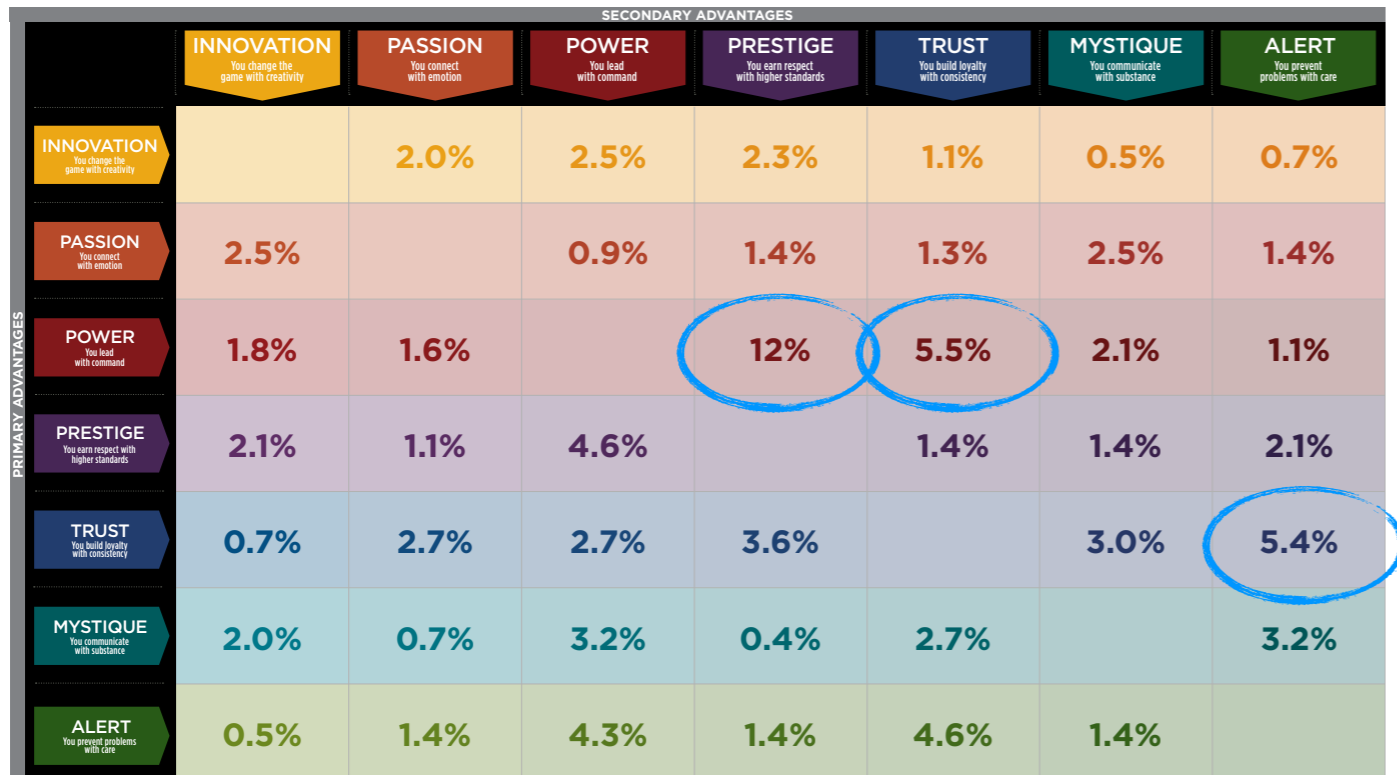

AN INSIDER'S *look* AT THE RESEARCH

FROM SALLY HOGSHEAD'S PRESENTATION TO
AMBULATORY SURGICAL ON 05/15/14

THIS IS WHAT THE RAW DATA ORIGINALLY LOOKED LIKE WHEN WE BEGAN TO COMPARE YOUR ORGANIZATION'S SCORES TO OUR OVERALL TEST POPULATION OF OVER 200,000 PEOPLE.

AMBULATORY SURGICAL RESULTS FROM THE FASCINATION ADVANTAGE TEST

WE COMPARED YOUR FINDINGS TO OUR MATRIX OF 49 PERSONALITY ARCHETYPES.

THE 49 PERSONALITY ARCHETYPES

CREATED BY SALLY HOGSHEAD
 DISCOVER MORE AT HOWTOFASCINATE.COM
 EMAIL: HELLO@HOWTOFASCINATE.COM
 © 2014 HOW TO FASCINATE. ALL RIGHTS RESERVED.

THIS IS YOUR CUSTOM “FASCINATION FINGERPRINT.”

This diagram shows the concentration of Personality Archetypes of the organization.

This is your custom measurement of Fascination Scores. The diagram to the right shows the actual percentages of each Personality Archetype within the organization.