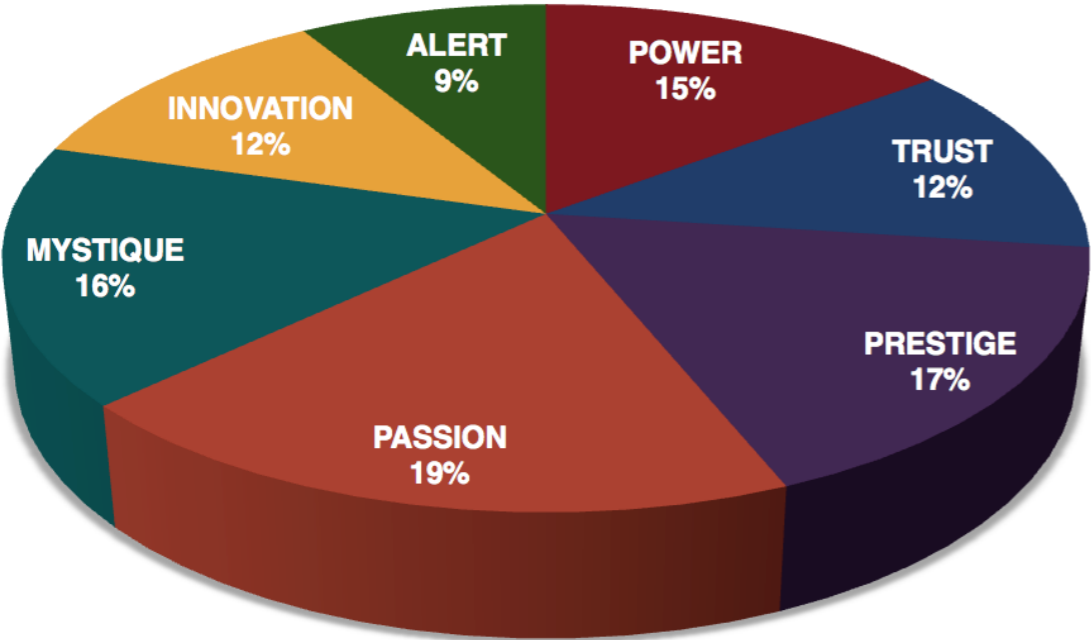

AN INSIDER'S *look* AT THE RESEARCH

FROM SALLY HOGSHEAD'S PRESENTATION TO
AMBULATORY SURGICAL ON 05/15/14

THIS IS WHAT THE RAW DATA ORIGINALLY LOOKED LIKE WHEN WE BEGAN TO COMPARE YOUR ORGANIZATION'S SCORES TO OUR OVERALL TEST POPULATION OF OVER 200,000 PEOPLE.

As we prepared for the event, here's our spreadsheet, organized by "Personality Archetype"

AVERAGE POPULATION									ASCA14								
	POWER	TRUST	PRESTIGE	PASSION	MYSTIQUE	INNOVATION	ALERT	Total		POWER	TRUST	PRESTIGE	PASSION	MYSTIQUE	INNOVATION	ALERT	Total
Primary	18512	15671	21139	24066	20800	14930	10993	126111	Primary	135	101	72	56	68	51	77	560
Secondary	18332	14228	23276	19111	15011	21186	14967	126111	Secondary	102	93	118	53	62	54	78	560
Dormant	12846	26971	9175	17109	27593	14195	18222	126111	Dormant	39	76	42	111	146	94	52	560

THIS IS WHAT THE RAW DATA ORIGINALLY LOOKED LIKE WHEN WE BEGAN TO COMPARE YOUR ORGANIZATION'S SCORES TO OUR OVERALL TEST POPULATION OF OVER 200,000 PEOPLE.

AVERAGE RESULTS FROM THE FASCINATION ADVANTAGE TEST