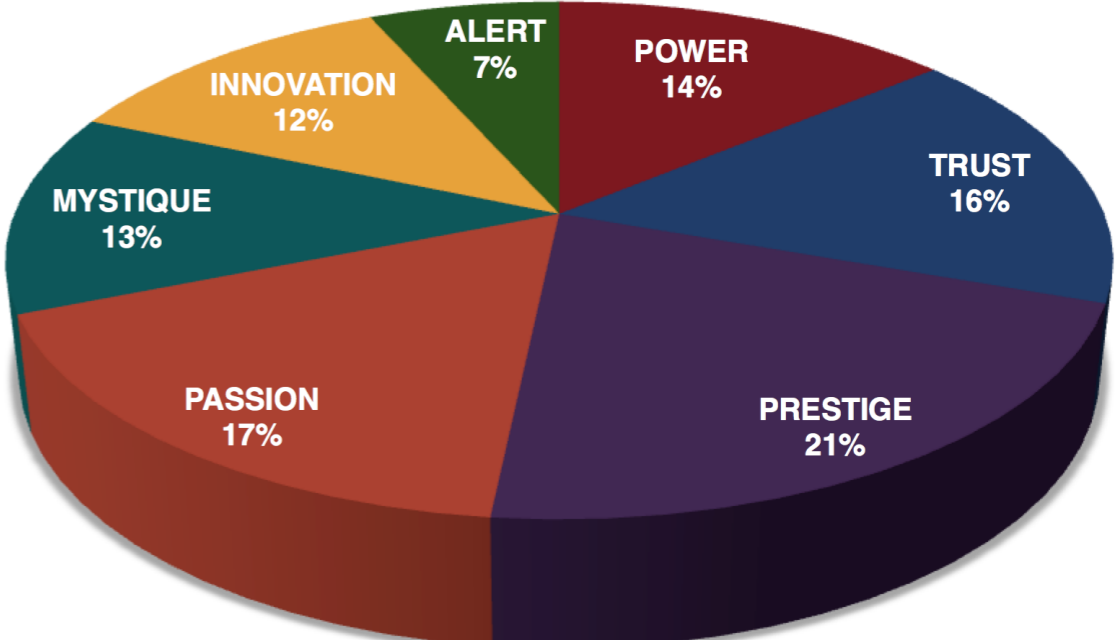

AN INSIDER'S *look* AT THE RESEARCH

FROM SALLY HOGSHEAD'S PRESENTATION TO
CLARABRIDGE CUSTOMER CONNECTIONS ON 6/23/15

THIS IS WHAT THE RAW DATA ORIGINALLY LOOKED LIKE WHEN WE BEGAN TO COMPARE YOUR ORGANIZATION'S SCORES TO OUR OVERALL TEST POPULATION OF OVER 600,000 PEOPLE.

As we prepared for the event, here's our spreadsheet, organized by "Personality Archetype"

AVERAGE POPULATION										Clarabridge Customer Connections									
	POWER	TRUST	PRESTIGE	PASSION	MYSTIQUE	INNOVATION	ALERT	Total		POWER	TRUST	PRESTIGE	PASSION	MYSTIQUE	INNOVATION	ALERT	Total		
Primary	50034	47607	60407	69084	66409	46024	29766	369331	Primary	21	25	32	26	19	18	10	151		
Secondary	50819	42550	65770	55374	45604	66204	43010	369331	Secondary	28	14	38	13	14	33	11	151		
Dormant	41354	79683	30153	50491	76730	39064	51856	369331	Dormant	15	21	2	28	45	15	25	151		

THIS IS WHAT THE RAW DATA ORIGINALLY LOOKED LIKE WHEN WE BEGAN TO COMPARE YOUR ORGANIZATION'S SCORES TO OUR OVERALL TEST POPULATION OF OVER 600,000 PEOPLE.

AVERAGE RESULTS FROM THE FASCINATION ADVANTAGE TEST

CLARABRIDGE CUSTOMER CONNECTIONS RESULTS FROM THE FASCINATION ADVANTAGE TEST

WE COMPARED YOUR FINDINGS TO OUR MATRIX OF 49 PERSONALITY ARCHETYPES.

THE 49 PERSONALITY ARCHETYPES

CREATED BY SALLY HOGSHEAD
 DISCOVER MORE AT HOWTOFASCINATE.COM
 EMAIL: HELLO@HOWTOFASCINATE.COM
 © 2014 HOW TO FASCINATE. ALL RIGHTS RESERVED.