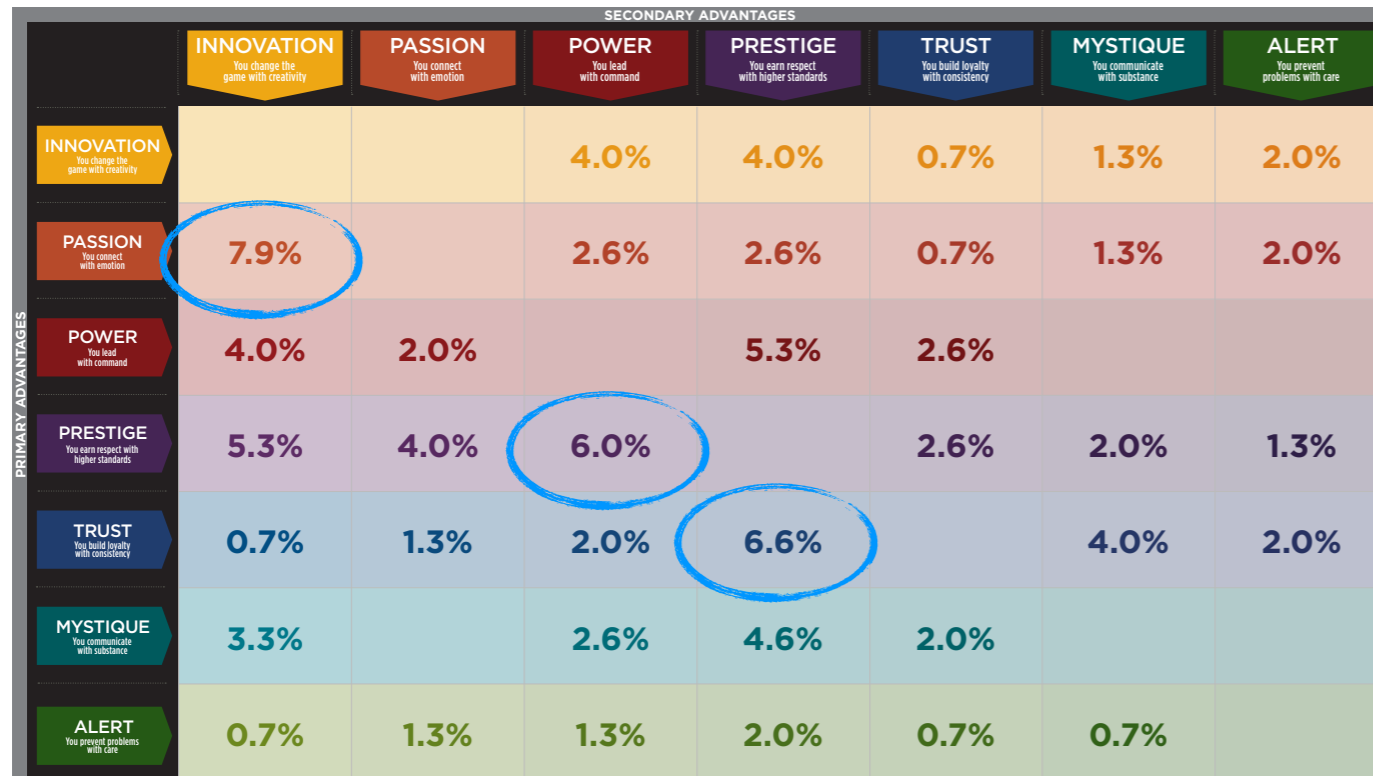

CLARABRIDGE CUSTOMER CONNECTIONS RESULTS FROM THE FASCINATION ADVANTAGE TEST

WE COMPARED YOUR FINDINGS TO OUR MATRIX OF 49 PERSONALITY ARCHETYPES.

THE 49 PERSONALITY ARCHETYPES

CREATED BY SALLY HOGSHEAD
 DISCOVER MORE AT HOWTOFASCINATE.COM
 EMAIL: HELLO@HOWTOFASCINATE.COM
 © 2014 HOW TO FASCINATE. ALL RIGHTS RESERVED.

PRIMARY FASCINATION ADVANTAGE®

THIS IS YOUR CUSTOM “FASCINATION FINGERPRINT.”

This diagram shows the concentration of Personality Archetypes of the organization.

This is your custom measurement of Fascination Scores. The diagram to the right shows the actual percentages of each Personality Archetype within the organization.