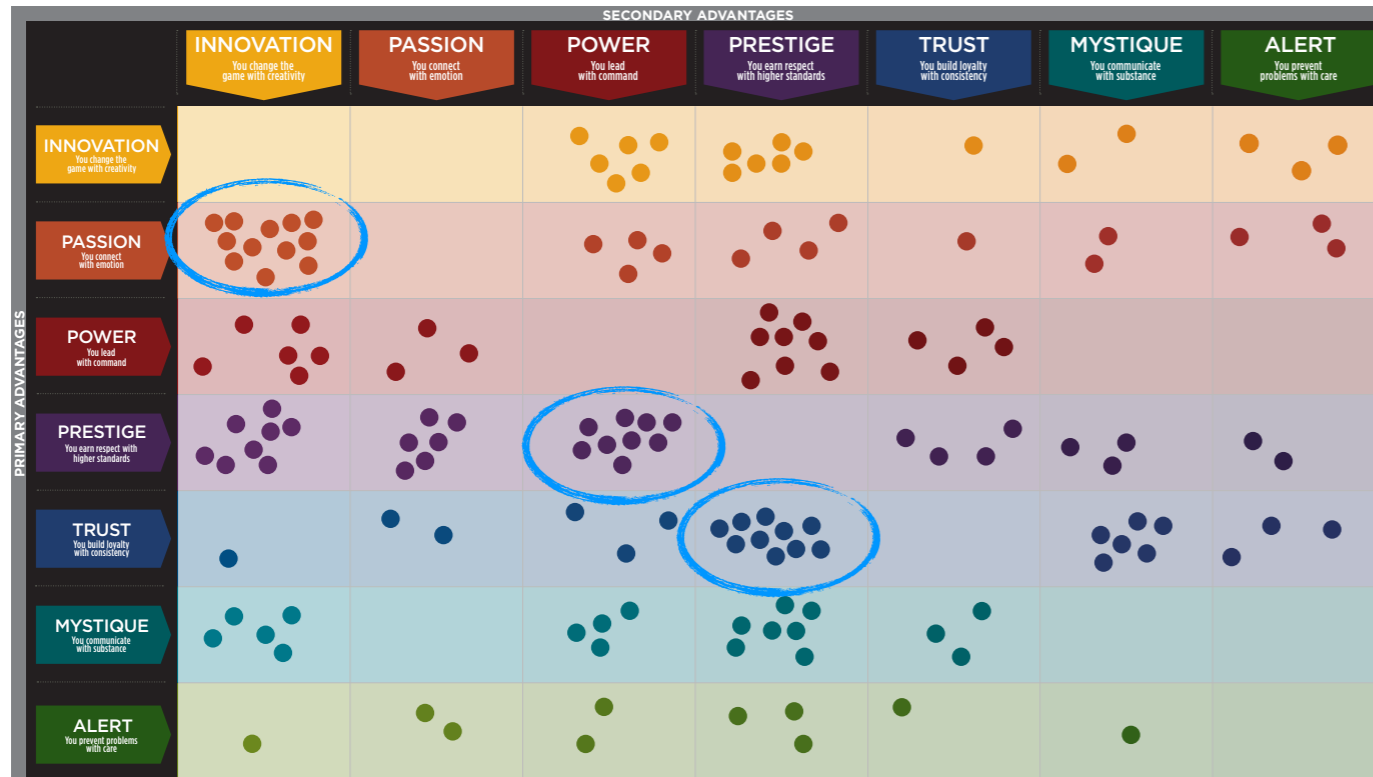

CLARABRIDGE CUSTOMER CONNECTIONS RESULTS FROM THE FASCINATION ADVANTAGE TEST

WE COMPARED YOUR FINDINGS TO OUR MATRIX OF 49 PERSONALITY ARCHETYPES.

THE 49 PERSONALITY ARCHETYPES

CREATED BY SALLY HOGSHEAD
 DISCOVER MORE AT HOWTOFASCINATE.COM
 EMAIL: HELLO@HOWTOFASCINATE.COM
 © 2014 HOW TO FASCINATE. ALL RIGHTS RESERVED.

PRIMARY FASCINATION ADVANTAGE®

THIS IS YOUR CUSTOM “FASCINATION FINGERPRINT.”

This diagram shows the concentration of Personality Archetypes of the organization.

This is your custom measurement of Fascination Scores. The diagram to the right shows the actual percentages of each Personality Archetype within the organization.