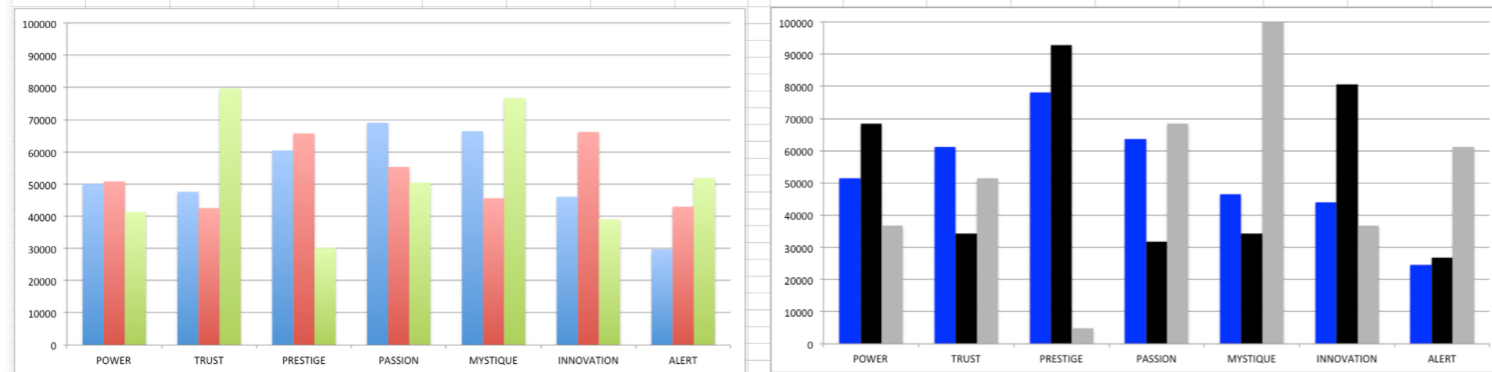

As we prepared for the event, here's our spreadsheet, organized by "Personality Archetype"

AVERAGE POPULATION										Clarabridge Customer Connections									
	POWER	TRUST	PRESTIGE	PASSION	MYSTIQUE	INNOVATION	ALERT	Total		POWER	TRUST	PRESTIGE	PASSION	MYSTIQUE	INNOVATION	ALERT	Total		
Primary	50034	47607	60407	69084	66409	46024	29766	369331	Primary	21	25	32	26	19	18	10	151		
Secondary	50819	42550	65770	55374	45604	66204	43010	369331	Secondary	28	14	38	13	14	33	11	151		
Dormant	41354	79683	30153	50491	76730	39064	51856	369331	Dormant	15	21	2	28	45	15	25	151