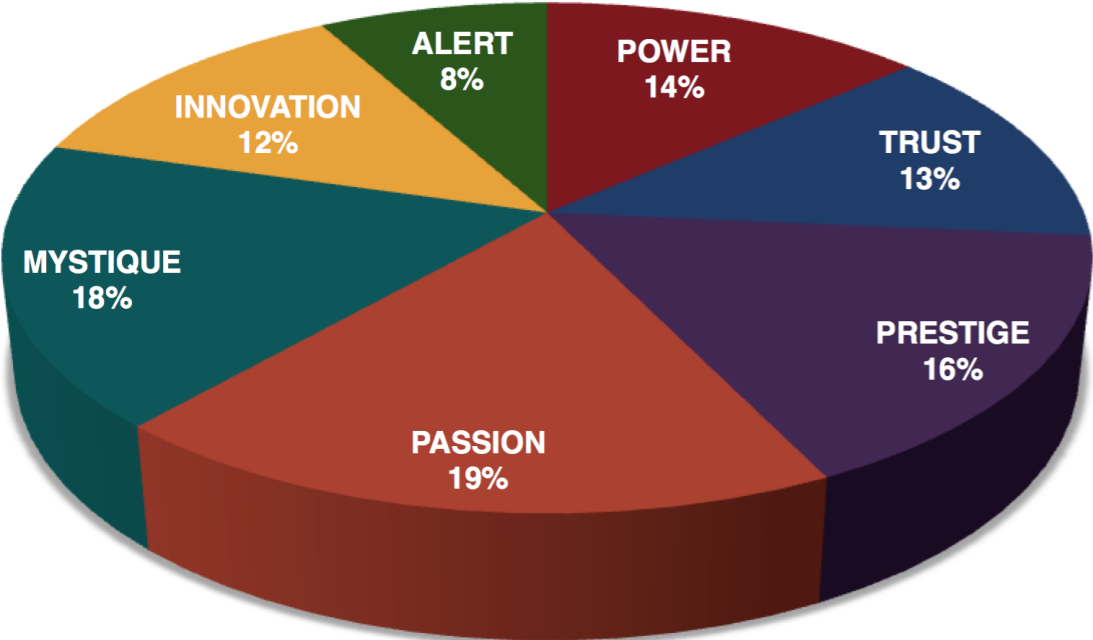

THIS IS WHAT THE RAW DATA ORIGINALLY LOOKED LIKE WHEN WE BEGAN TO COMPARE YOUR ORGANIZATION'S SCORES TO OUR OVERALL TEST POPULATION OF OVER 600,000 PEOPLE.

AVERAGE RESULTS FROM THE FASCINATION ADVANTAGE TEST