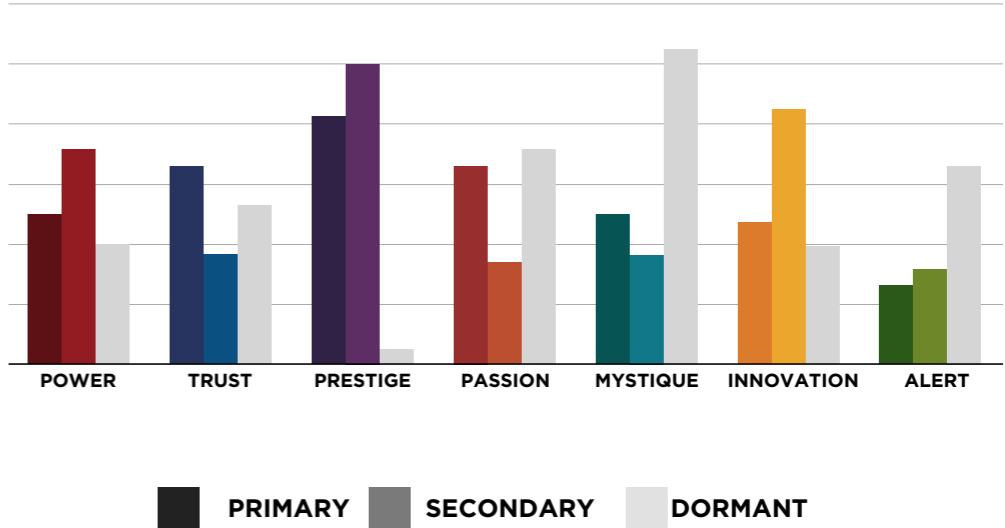

AN INSIDER'S *look* AT THE RESEARCH

FROM SALLY HOGSHEAD'S PRESENTATION TO
CLARABRIDGE CUSTOMER CONNECTIONS ON 6/23/15

THIS IS WHAT THE RAW DATA ORIGINALLY LOOKED LIKE WHEN WE BEGAN TO COMPARE YOUR ORGANIZATION'S SCORES TO OUR OVERALL TEST POPULATION OF OVER 600,000 PEOPLE.

AVERAGE RESULTS OF THE FASCINATION ADVANTAGE TEST

CLARABRIDGE CUSTOMER CONNECTIONS RESULTS OF THE FASCINATION ADVANTAGE TEST

THIS IS WHAT THE RAW DATA ORIGINALLY LOOKED LIKE WHEN WE BEGAN TO COMPARE YOUR ORGANIZATION'S SCORES TO OUR OVERALL TEST POPULATION OF OVER 600,000 PEOPLE.