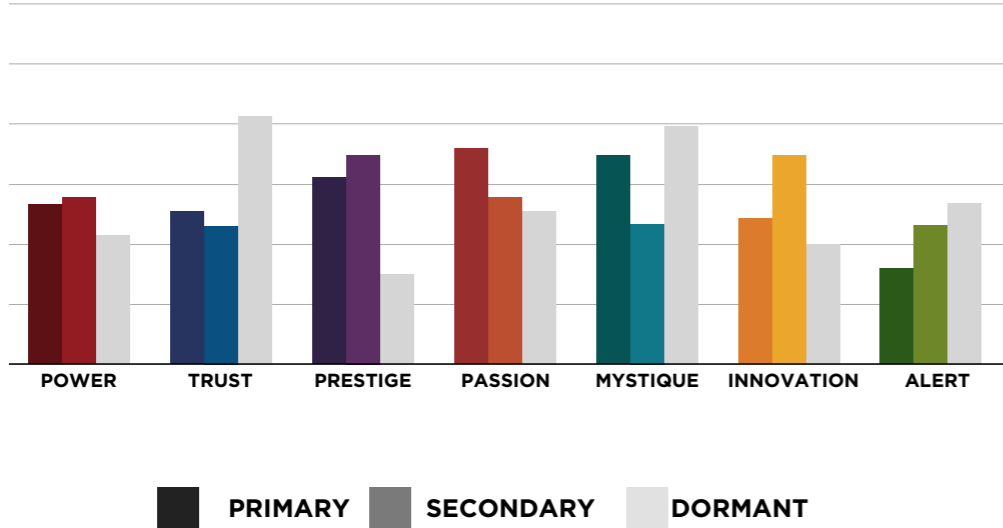

AN INSIDER'S *look* AT THE RESEARCH

FROM SALLY HOGSHEAD'S PRESENTATION TO
CLARABRIDGE CUSTOMER CONNECTIONS ON 6/23/15

THIS IS WHAT THE RAW DATA ORIGINALLY LOOKED LIKE WHEN WE BEGAN TO COMPARE YOUR ORGANIZATION'S SCORES TO OUR OVERALL TEST POPULATION OF OVER 600,000 PEOPLE.

AVERAGE RESULTS OF THE FASCINATION ADVANTAGE TEST

CLARABRIDGE CUSTOMER CONNECTIONS RESULTS OF THE FASCINATION ADVANTAGE TEST

THIS IS WHAT THE RAW DATA ORIGINALLY LOOKED LIKE WHEN WE BEGAN TO COMPARE YOUR ORGANIZATION'S SCORES TO OUR OVERALL TEST POPULATION OF OVER 600,000 PEOPLE.