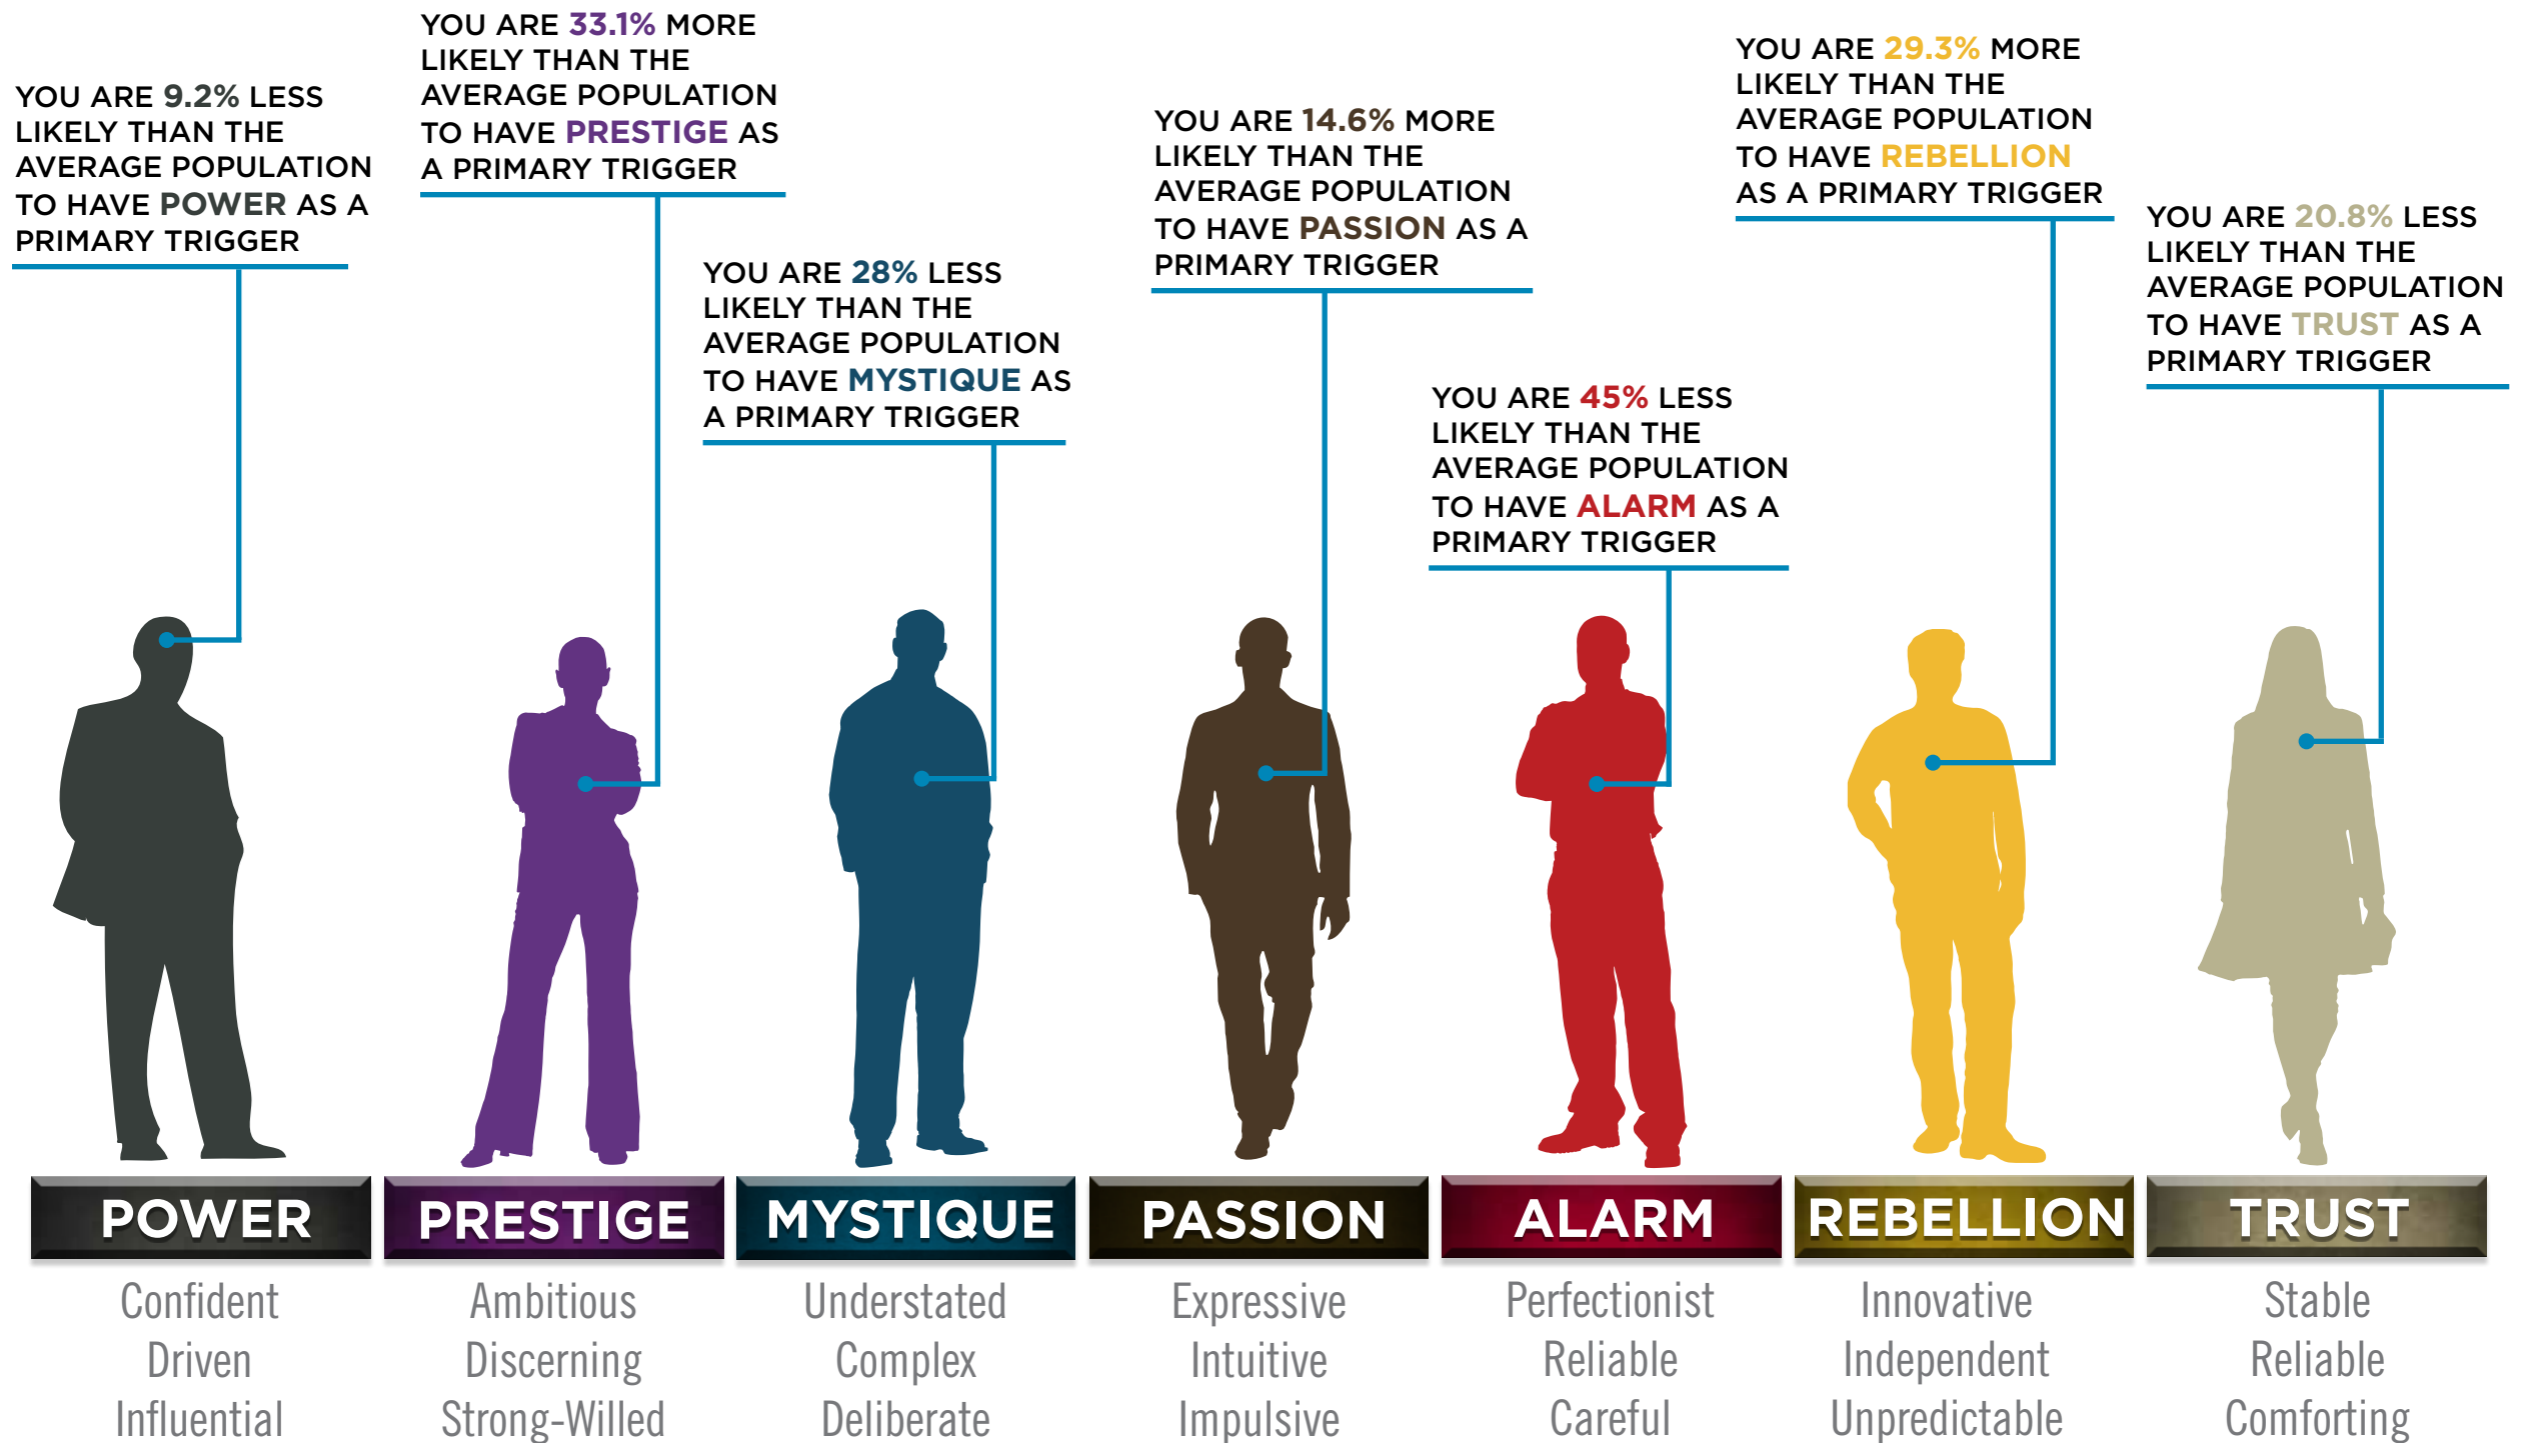

AN INSIDER'S *look* AT THE RESEARCH

FROM SALLY HOGSHEAD'S PRESENTATION TO
eWomenNetwork ON 08/09/13

THIS IS WHAT THE RAW DATA ORIGINALLY LOOKED LIKE WHEN WE BEGAN TO COMPARE YOUR ORGANIZATION'S SCORES TO OUR OVERALL TEST POPULATION OF OVER 180,000 PEOPLE.

THIS IS YOUR CUSTOM “FASCINATION FINGERPRINT.”

This diagram shows the concentration of Personality Archetypes of the organization.

		SECONDARY TRIGGER						
		PASSION <small>You connect with emotion</small>	TRUST <small>You build loyalty with consistency</small>	MYSTIQUE <small>You communicate with substance</small>	PRESTIGE <small>You earn respect with higher standards</small>	POWER <small>You lead with command</small>	ALARM <small>You prevent problems with care</small>	REBELLION <small>You change the game with creativity</small>
PRIMARY TRIGGER	PASSION <small>You connect with emotion</small>		0.8%	3.4%	3.6%	3.6%	1.6%	9.7%
	TRUST <small>You build loyalty with consistency</small>	1.8%		2.6%	1.6%	0.6%	1.2%	0.6%
	MYSTIQUE <small>You communicate with substance</small>	0.8%	2.0%		1.2%	1.0%	2.2%	4.8%
	PRESTIGE <small>You earn respect with higher standards</small>	7.2%	0.6%	1.6%		7.4%	2.2%	4.0%
	POWER <small>You lead with command</small>	3.8%	0.4%	1.0%	7.0%		0.4%	1.2%
	ALARM <small>You prevent problems with care</small>	1.8%	0.8%	0.8%	1.0%	0.2%		0.2%
	REBELLION <small>You change the game with creativity</small>	4.8%	0.4%	1.4%	4.2%	3.0%	2.0%	

This is your custom measurement of Fascination Scores. The diagram to the right shows the actual percentages of each Personality Archetype within the organization.

BASED ON YOUR AUDIENCE'S SCORES FOR "THE FASCINATION ADVANTAGE TEST," WE IDENTIFIED THEIR UNIQUE PERSONALITY STRENGTHS.

WE THEN BUILT CUSTOMIZED INSIGHTS TO PINPOINT WHAT MAKES THIS ORGANIZATION UNIQUELY FASCINATING.

HOW YOUR CO-WORKERS FASCINATE

POWER

A LEADER WHO MAKES DECISIONS

PASSION

RELATIONSHIP-BUILDER WITH
STRONG PEOPLE SKILLS