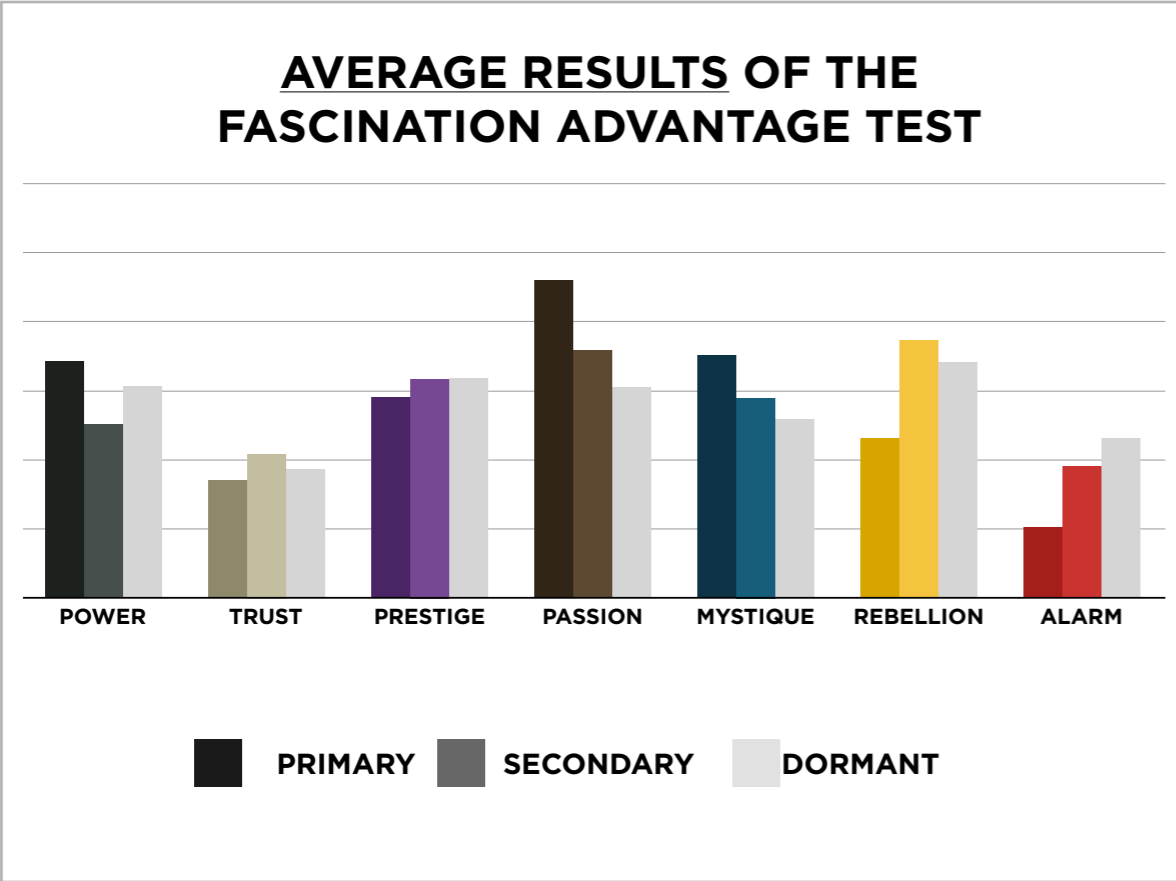

AN INSIDER'S *look* AT THE RESEARCH

FROM SALLY HOGSHEAD'S PRESENTATION TO
eWomenNetwork ON 08/09/13

THIS IS WHAT THE RAW DATA ORIGINALLY LOOKED LIKE WHEN WE BEGAN TO COMPARE YOUR ORGANIZATION'S SCORES TO OUR OVERALL TEST POPULATION OF OVER 180,000 PEOPLE.