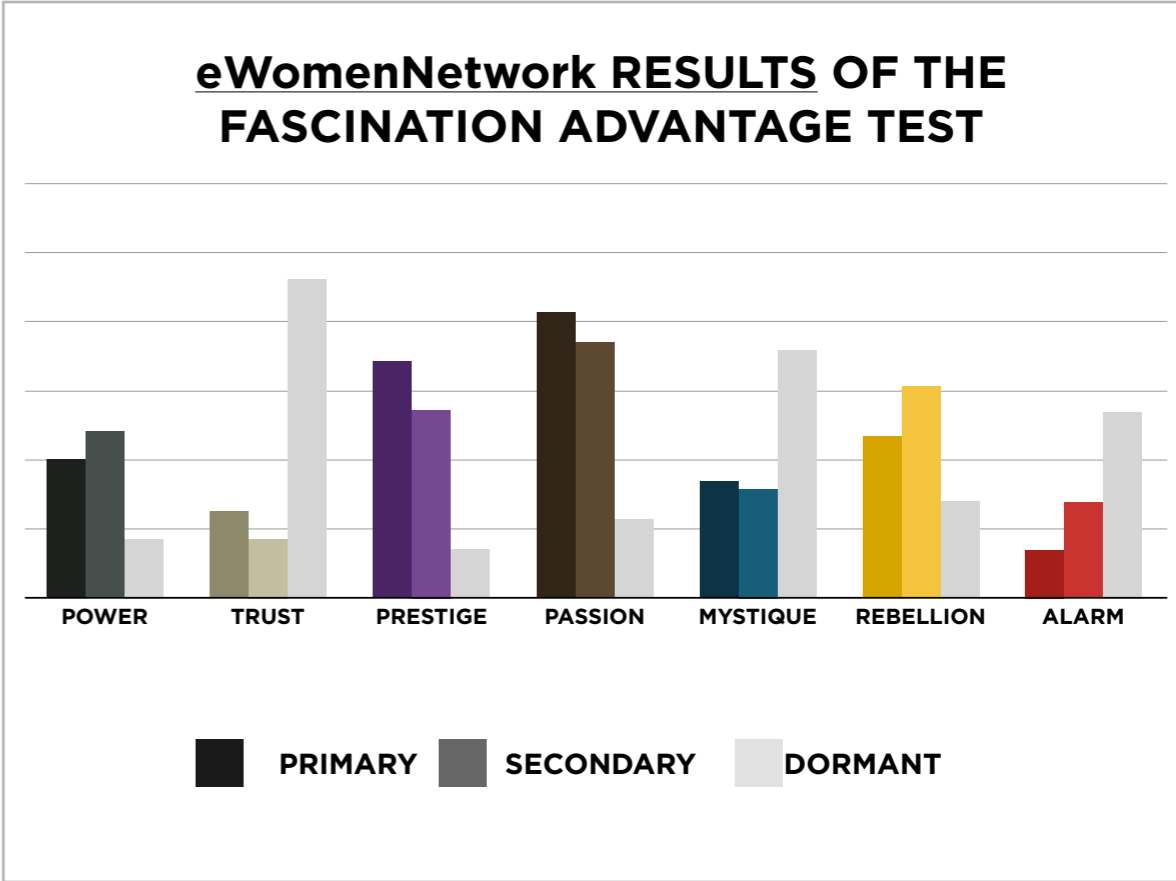

AN INSIDER'S *look* AT THE RESEARCH

FROM SALLY HOGSHEAD'S PRESENTATION TO
eWomenNetwork ON 08/09/13

THIS IS WHAT THE RAW DATA ORIGINALLY LOOKED LIKE WHEN WE BEGAN TO COMPARE YOUR ORGANIZATION'S SCORES TO OUR OVERALL TEST POPULATION OF OVER 180,000 PEOPLE.