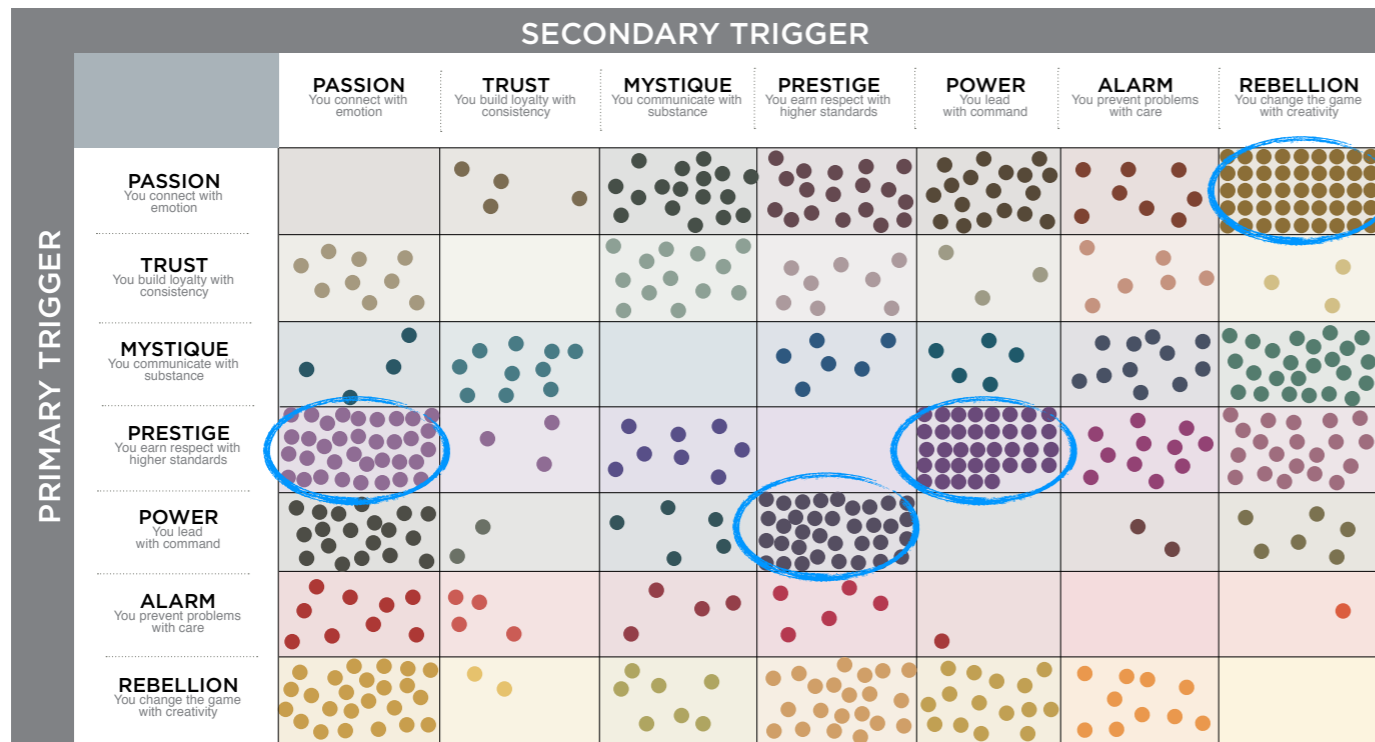

THIS IS YOUR CUSTOM “FASCINATION FINGERPRINT.”