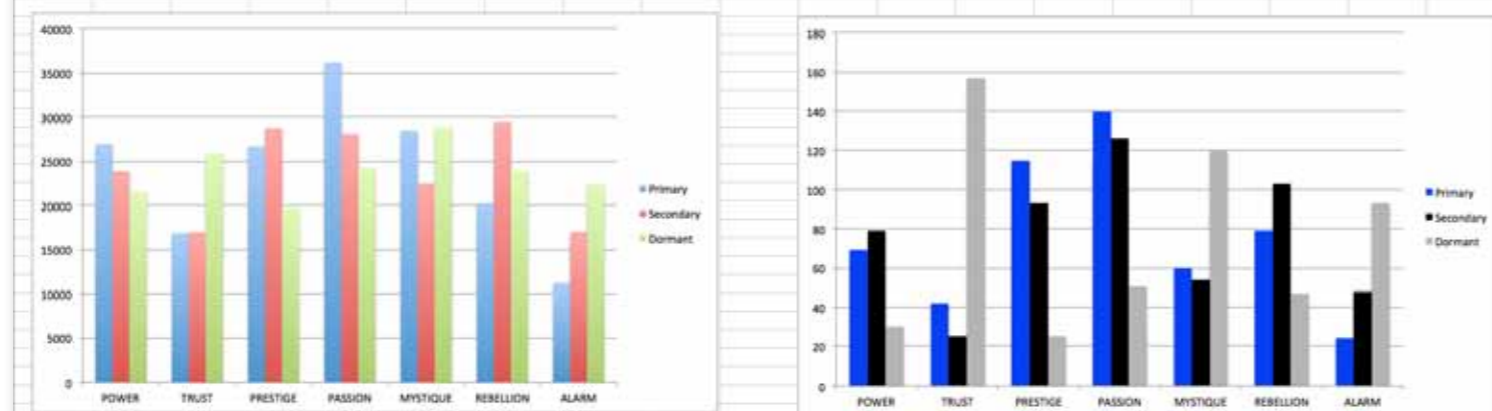

As we prepared for the event, here's our spreadsheet, organized by "Personality Archetype"

AVERAGE POPULATION									eWomenNetwork								
	POWER	TRUST	PRESTIGE	PASSION	MYSTIQUE	REBELLION	ALARM	Total		POWER	TRUST	PRESTIGE	PASSION	MYSTIQUE	REBELLION	ALARM	Total
Primary	26969	16874	26708	36218	28526	20246	11203	166744	Primary	69	42	115	114	60	79	24	503
Secondary	23854	16991	28799	28137	22492	29451	17020	166744	Secondary	79	25	93	101	54	103	48	503
Dormant	21566	25878	19749	24297	28902	23974	22378	166744	Dormant	30	157	25	31	120	47	93	503
	POWER	TRUST	PRESTIGE	PASSION	MYSTIQUE	REBELLION	ALARM	Total		POWER	TRUST	PRESTIGE	PASSION	MYSTIQUE	REBELLION	ALARM	Total
Primary	16.2%	10.1%	16.0%	21.7%	17.1%	12.1%	6.7%	100.0%	Primary	13.7%	8.3%	22.9%	22.7%	11.9%	15.7%	4.8%	100.0%
Secondary	14.3%	10.2%	17.3%	16.9%	13.5%	17.7%	10.2%	100.0%	Secondary	15.7%	5.0%	18.5%	20.1%	10.7%	20.5%	9.5%	100.0%
Dormant	12.9%	15.5%	11.8%	14.6%	17.3%	14.4%	13.4%	100.0%	Dormant	6.0%	31.2%	5.0%	6.2%	23.9%	9.3%	18.5%	100.0%