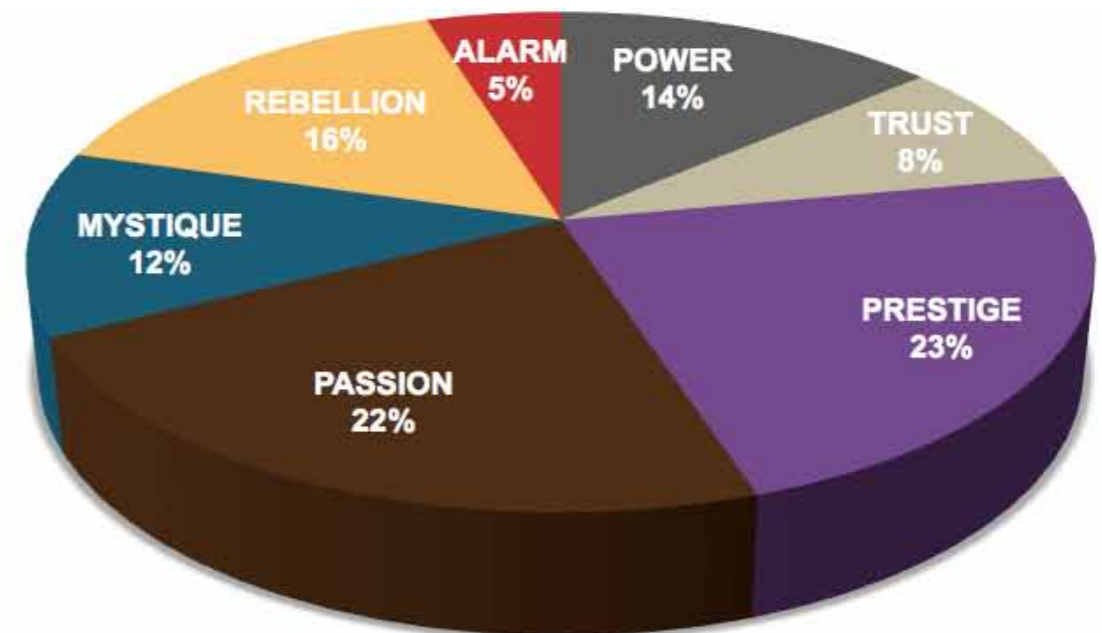

eWomenNetwork RESULTS FROM THE FASCINATION ADVANTAGE TEST