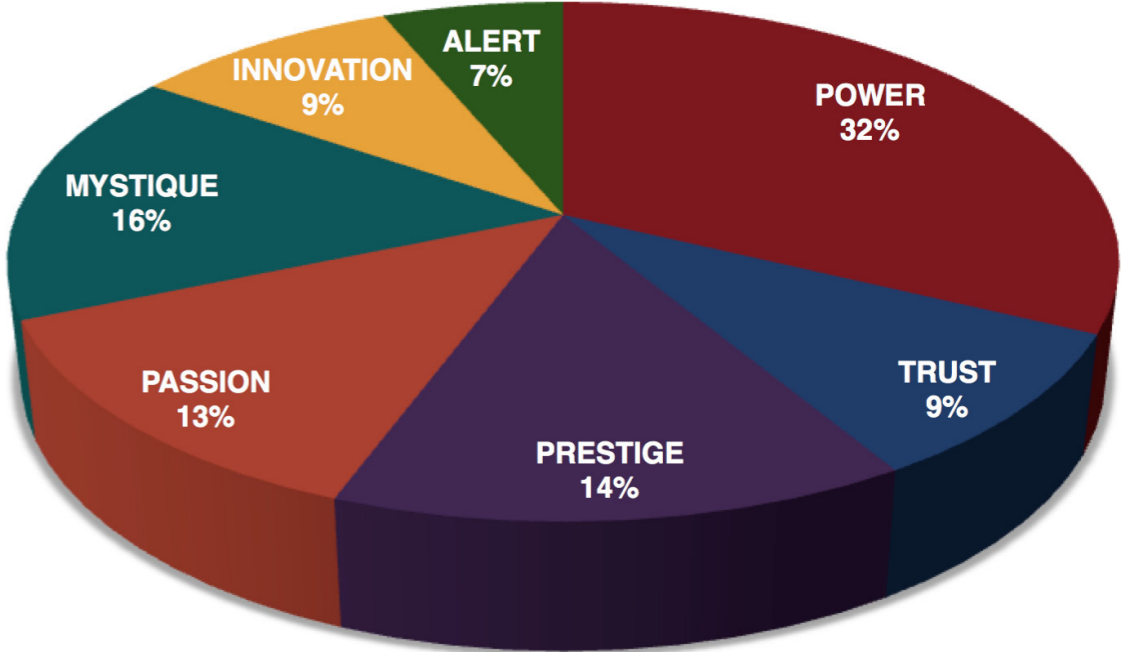

FLS RESULTS FROM THE FASCINATION ADVANTAGE TEST