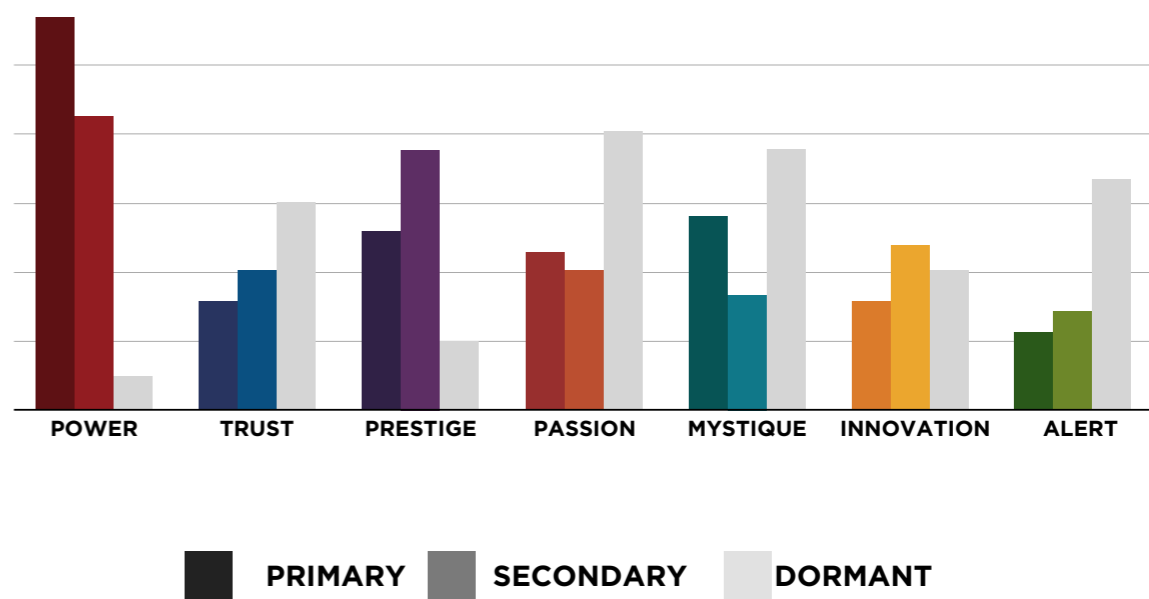

AN INSIDER'S *look* AT THE RESEARCH

FROM SALLY HOGSHEAD'S PRESENTATION TO
FORTUNE LEADERSHIP SUMMIT ON 05/13/14

THIS IS WHAT THE RAW DATA ORIGINALLY LOOKED LIKE WHEN WE BEGAN TO COMPARE YOUR ORGANIZATION'S SCORES TO OUR OVERALL TEST POPULATION OF OVER 200,000 PEOPLE.

AVERAGE RESULTS OF THE FASCINATION ADVANTAGE TEST

FLS RESULTS OF THE FASCINATION ADVANTAGE TEST

THIS IS WHAT THE RAW DATA ORIGINALLY LOOKED LIKE WHEN WE BEGAN TO COMPARE YOUR ORGANIZATION'S SCORES TO OUR OVERALL TEST POPULATION OF OVER 200,000 PEOPLE.