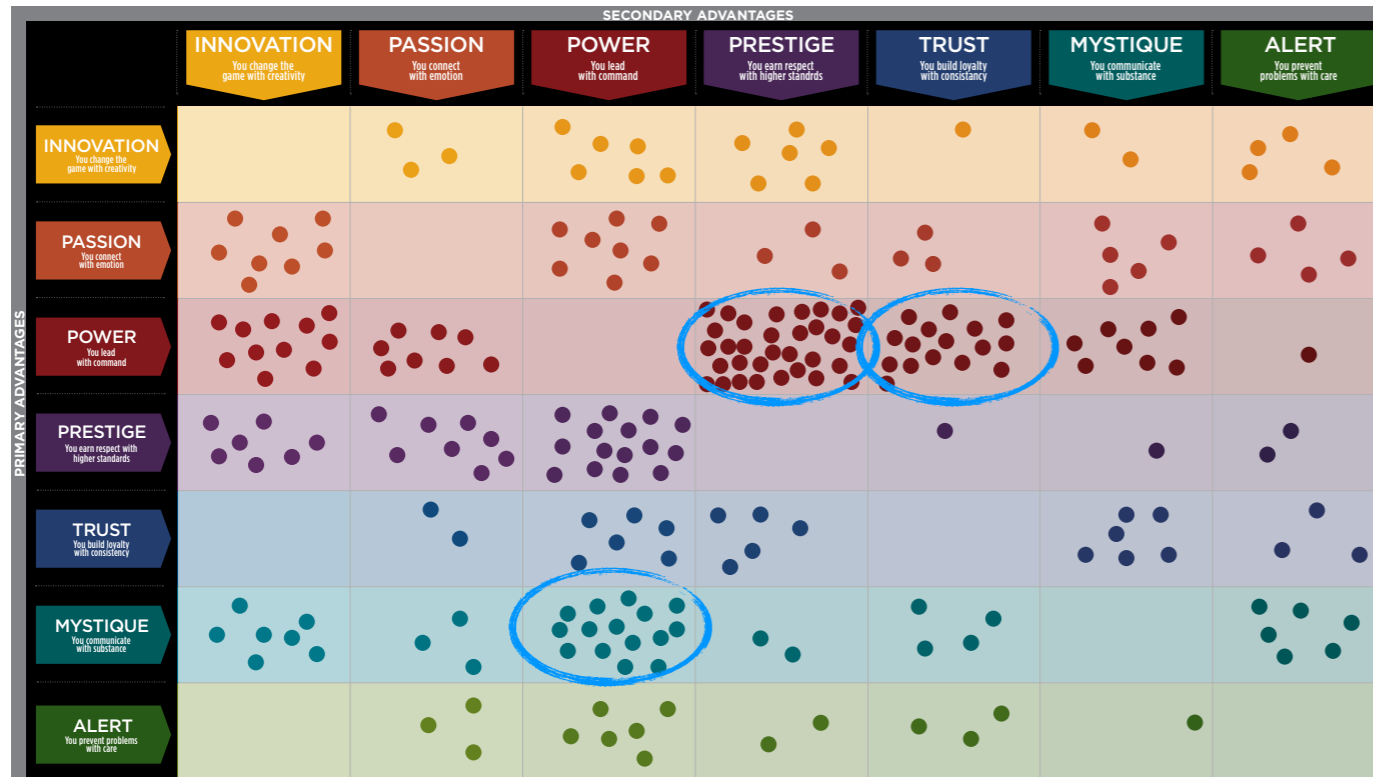

THIS IS WHAT THE RAW DATA ORIGINALLY LOOKED LIKE WHEN WE BEGAN TO COMPARE YOUR ORGANIZATION'S SCORES TO OUR OVERALL TEST POPULATION OF OVER 200,000 PEOPLE.

AVERAGE RESULTS FROM THE FASCINATION ADVANTAGE TEST

FLS RESULTS FROM THE FASCINATION ADVANTAGE TEST

WE COMPARED YOUR FINDINGS TO OUR MATRIX OF 49 PERSONALITY ARCHETYPES.

THE 49 PERSONALITY ARCHETYPES

CREATED BY SALLY HOGSHEAD
 DISCOVER MORE AT HOWTOFASCINATE.COM
 EMAIL: HELLO@HOWTOFASCINATE.COM
 © 2014 HOW TO FASCINATE. ALL RIGHTS RESERVED.

THIS IS YOUR CUSTOM “FASCINATION FINGERPRINT.”

This diagram shows the concentration of Personality Archetypes of the organization.

This is your custom measurement of Fascination Scores. The diagram to the right shows the actual percentages of each Personality Archetype within the organization.