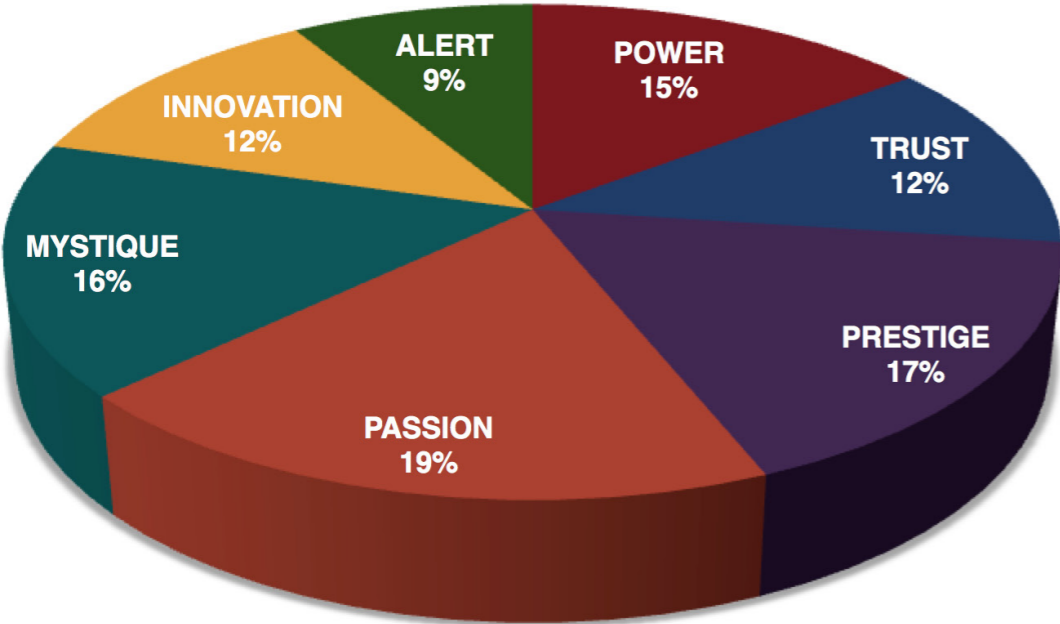

THIS IS WHAT THE RAW DATA ORIGINALLY LOOKED LIKE WHEN WE BEGAN TO COMPARE YOUR ORGANIZATION'S SCORES TO OUR OVERALL TEST POPULATION OF OVER 200,000 PEOPLE.

AVERAGE RESULTS FROM THE FASCINATION ADVANTAGE TEST