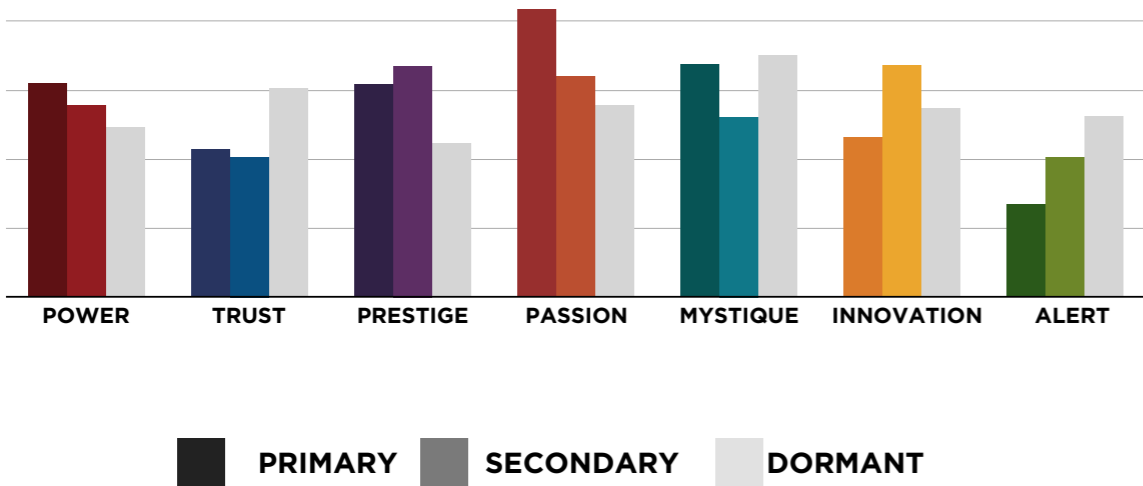

AN INSIDER'S *look* AT THE RESEARCH

FROM SALLY HOGSHEAD'S PRESENTATION TO
FORTUNE LEADERSHIP SUMMIT ON 05/13/14

THIS IS WHAT THE RAW DATA ORIGINALLY LOOKED LIKE WHEN WE BEGAN TO COMPARE YOUR ORGANIZATION'S SCORES TO OUR OVERALL TEST POPULATION OF OVER 200,000 PEOPLE.

AVERAGE RESULTS OF THE FASCINATION ADVANTAGE TEST

FLS RESULTS OF THE FASCINATION ADVANTAGE TEST

THIS IS WHAT THE RAW DATA ORIGINALLY LOOKED LIKE WHEN WE BEGAN TO COMPARE YOUR ORGANIZATION'S SCORES TO OUR OVERALL TEST POPULATION OF OVER 200,000 PEOPLE.