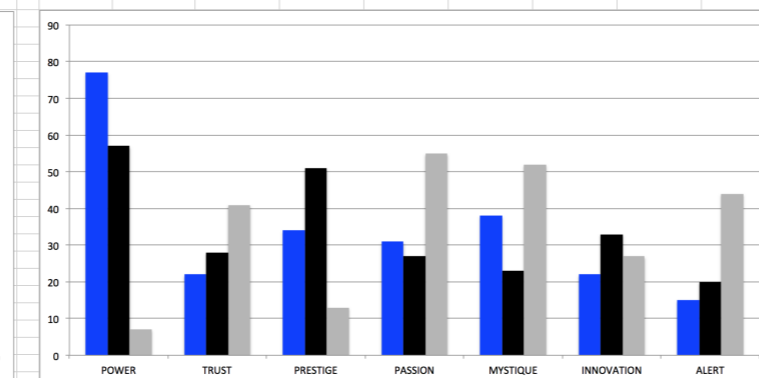

As we prepared for the event, here's our spreadsheet, organized by "Personality Archetype"

AVERAGE POPULATION									FLS								
	POWER	TRUST	PRESTIGE	PASSION	MYSTIQUE	INNOVATION	ALERT	Total		POWER	TRUST	PRESTIGE	PASSION	MYSTIQUE	INNOVATION	ALERT	Total
Primary	18512	15671	21139	24066	20800	14930	10993	126111	Primary	77	22	34	31	38	22	15	239
Secondary	18332	14228	23276	19111	15011	21186	14967	126111	Secondary	57	28	51	27	23	33	20	239
Dormant	12846	26971	9175	17109	27593	14195	18222	126111	Dormant	7	41	13	55	52	27	44	239