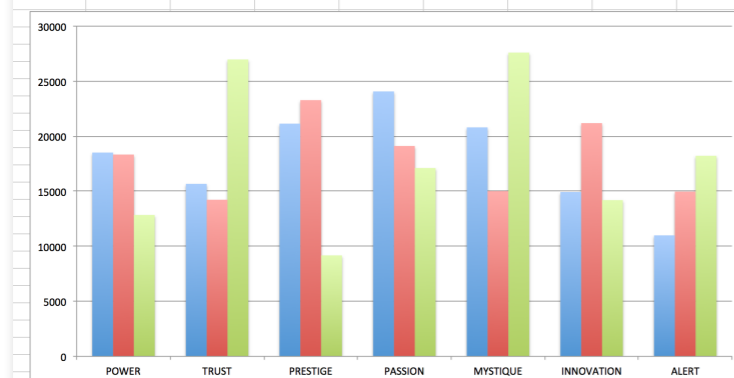

As we prepared for the event, here's our spreadsheet, organized by "Personality Archetype"

AVERAGE POPULATION									FLS								
	POWER	TRUST	PRESTIGE	PASSION	MYSTIQUE	INNOVATION	ALERT	Total		POWER	TRUST	PRESTIGE	PASSION	MYSTIQUE	INNOVATION	ALERT	Total
Primary	18512	15671	21139	24066	20800	14930	10993	126111	Primary	77	22	34	31	38	22	15	239
Secondary	18332	14228	23276	19111	15011	21186	14967	126111	Secondary	57	28	51	27	23	33	20	239
Dormant	12846	26971	9175	17109	27593	14195	18222	126111	Dormant	7	41	13	55	52	27	44	239