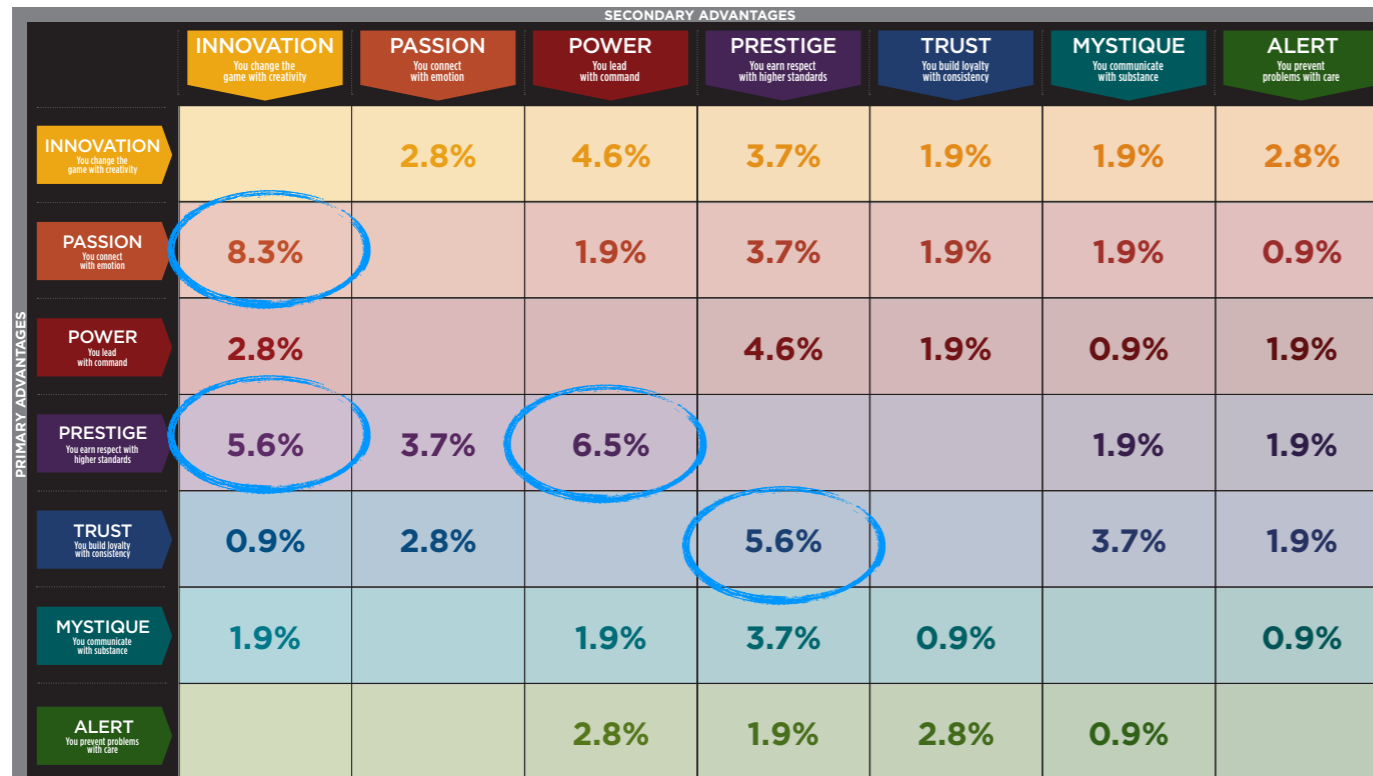

GE VENTURES EMPLOYEE MEETING RESULTS FROM THE FASCINATION ADVANTAGE TEST

WE COMPARED YOUR FINDINGS TO OUR MATRIX OF 49 PERSONALITY ARCHETYPES.

THE 49 PERSONALITY ARCHETYPES

CREATED BY SALLY HOGSHEAD
 DISCOVER MORE AT HOWTOFASCINATE.COM
 EMAIL: HELLO@HOWTOFASCINATE.COM
 © 2014 HOW TO FASCINATE. ALL RIGHTS RESERVED.

THIS IS YOUR CUSTOM “FASCINATION FINGERPRINT.”

This diagram shows the concentration of Personality Archetypes of the organization.

This is your custom measurement of Fascination Scores. The diagram to the right shows the actual percentages of each Personality Archetype within the organization.