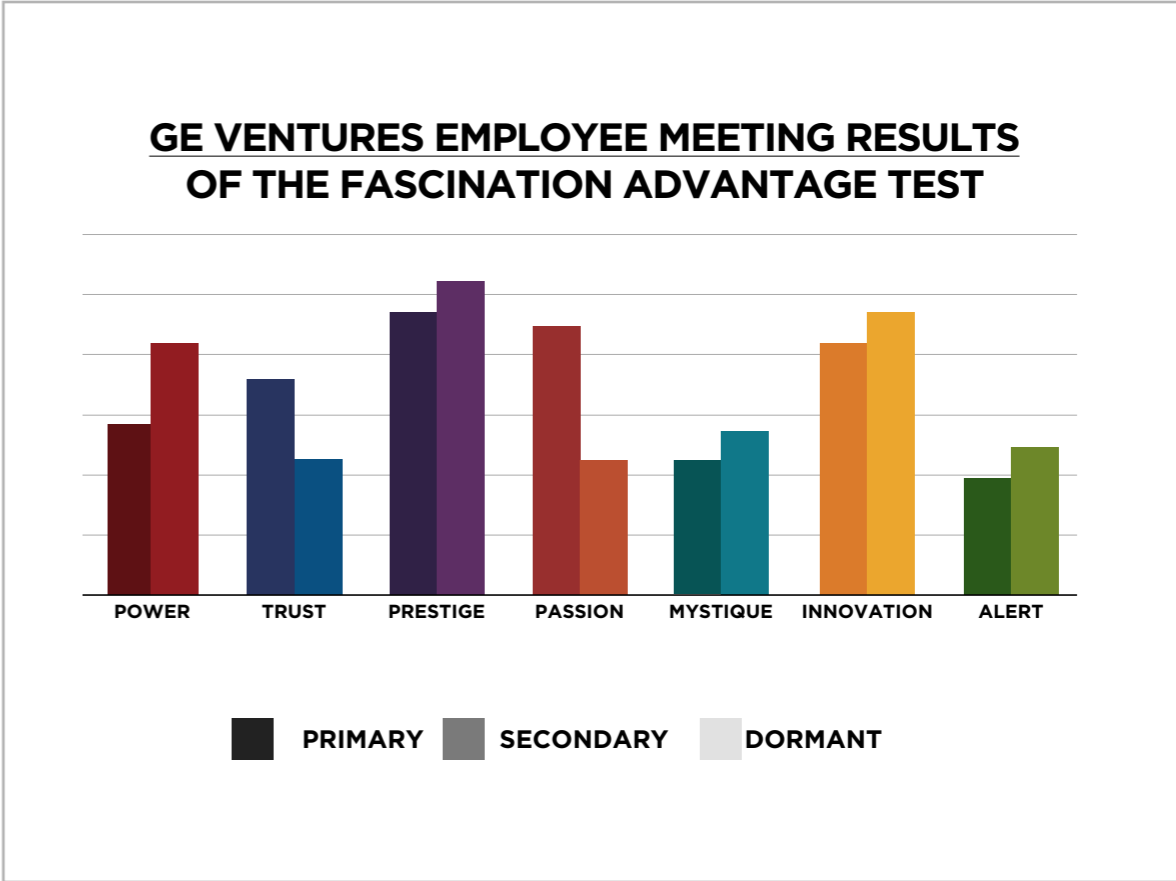

AN INSIDER'S *look* AT THE RESEARCH

FROM SALLY HOGSHEAD'S PRESENTATION TO
GE VENTURES EMPLOYEE MEETING ON 03/02/16

THIS IS WHAT THE RAW DATA ORIGINALLY LOOKED LIKE WHEN WE BEGAN TO COMPARE YOUR ORGANIZATION'S SCORES TO OUR OVERALL TEST POPULATION OF OVER 600,000 PEOPLE.