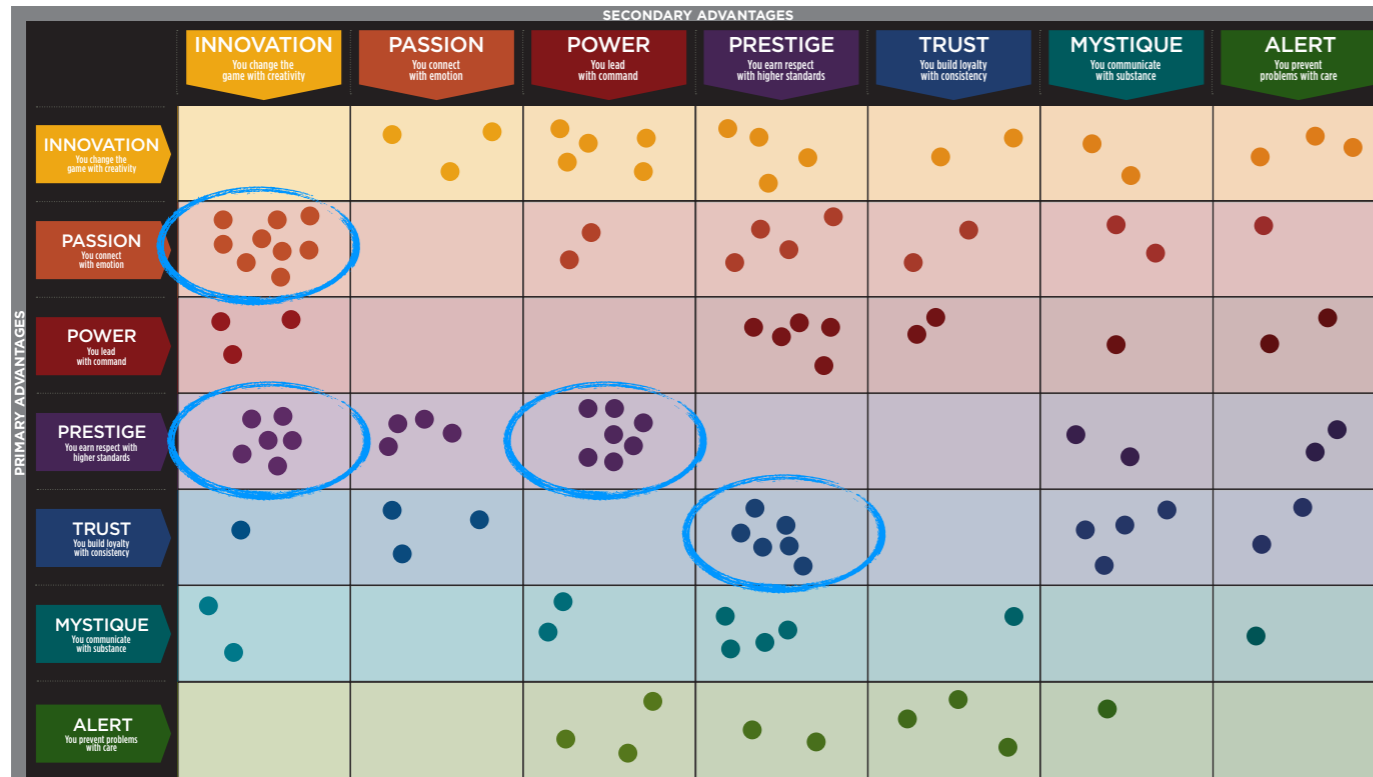

GE VENTURES EMPLOYEE MEETING RESULTS FROM THE FASCINATION ADVANTAGE TEST

WE COMPARED YOUR FINDINGS TO OUR MATRIX OF 49 PERSONALITY ARCHETYPES.

THE 49 PERSONALITY ARCHETYPES

CREATED BY SALLY HOGSHEAD
 DISCOVER MORE AT HOWTOFASCINATE.COM
 EMAIL: HELLO@HOWTOFASCINATE.COM
 © 2014 HOW TO FASCINATE. ALL RIGHTS RESERVED.

THIS IS YOUR CUSTOM “FASCINATION FINGERPRINT.”

This diagram shows the concentration of Personality Archetypes of the organization.

This is your custom measurement of Fascination Scores. The diagram to the right shows the actual percentages of each Personality Archetype within the organization.