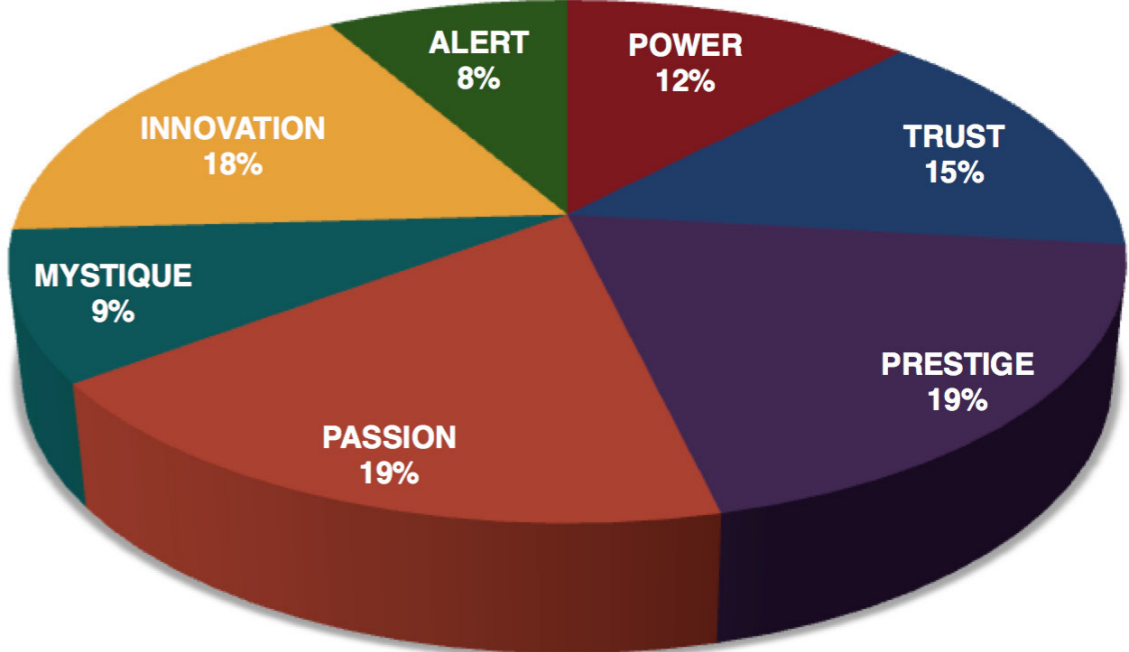

GE VENTURES EMPLOYEE MEETING RESULTS FROM THE FASCINATION ADVANTAGE TEST