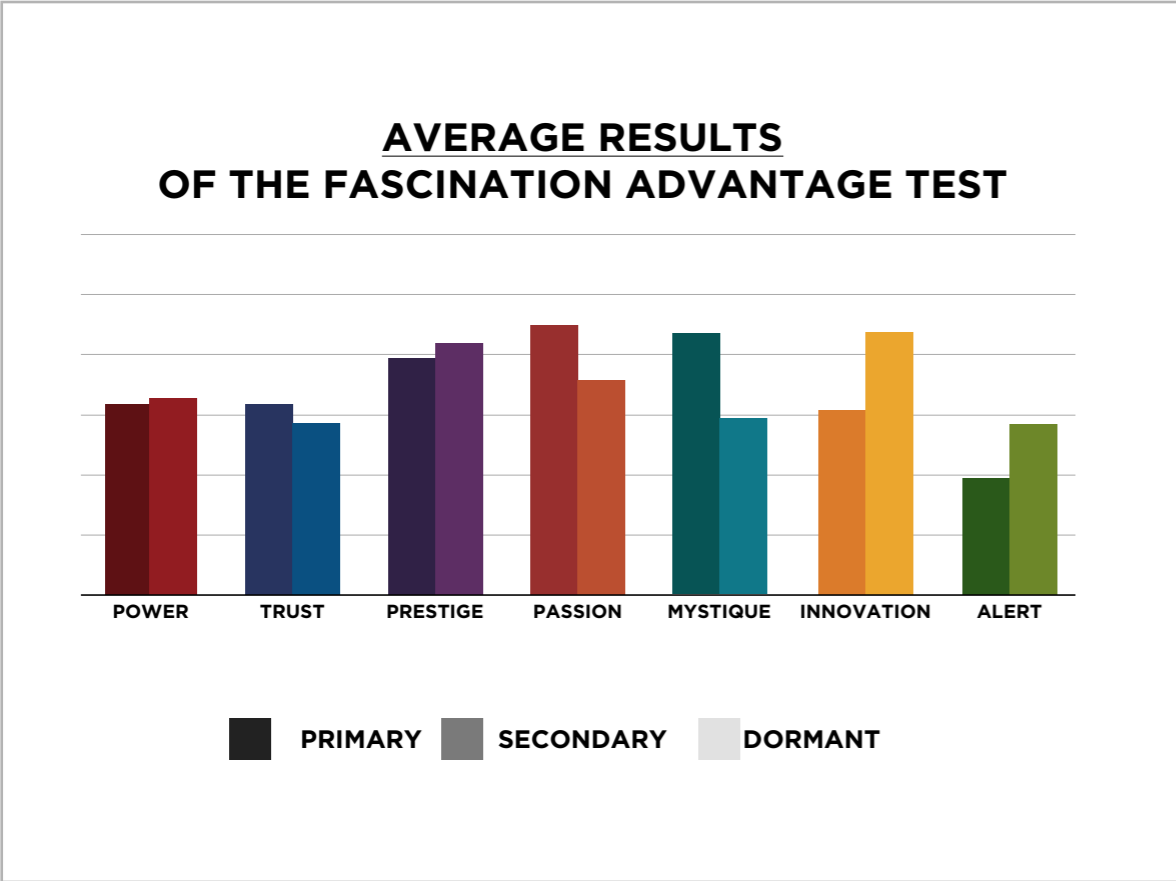

AN INSIDER'S *look* AT THE RESEARCH

FROM SALLY HOGSHEAD'S PRESENTATION TO
GE VENTURES EMPLOYEE MEETING ON 03/02/16

THIS IS WHAT THE RAW DATA ORIGINALLY LOOKED LIKE WHEN WE BEGAN TO COMPARE YOUR ORGANIZATION'S SCORES TO OUR OVERALL TEST POPULATION OF OVER 600,000 PEOPLE.