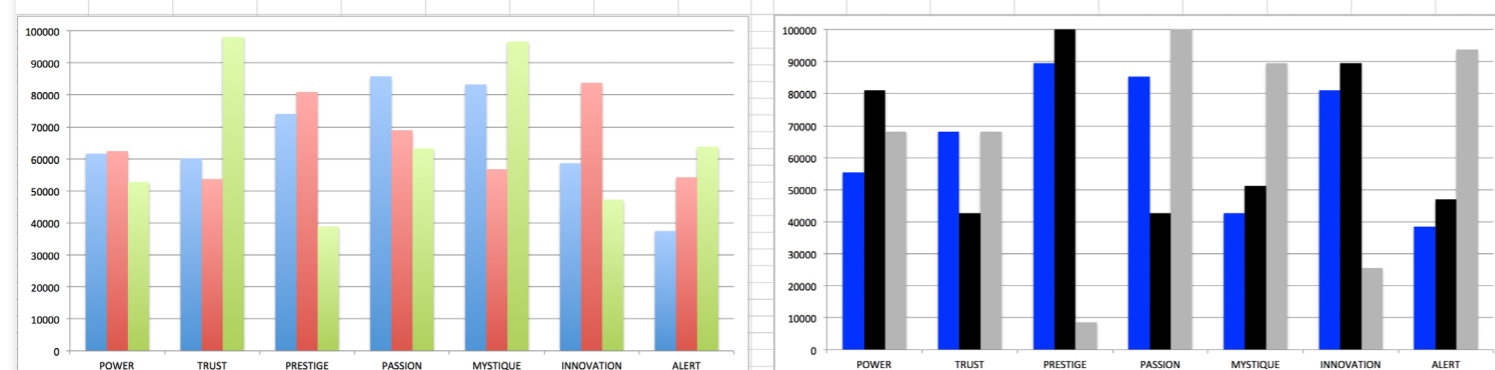

As we prepared for the event, here's our spreadsheet, organized by "Personality Archetype"

AVERAGE POPULATION									GEVENTURES								
	POWER	TRUST	PRESTIGE	PASSION	MYSTIQUE	INNOVATION	ALERT	Total		POWER	TRUST	PRESTIGE	PASSION	MYSTIQUE	INNOVATION	ALERT	Total
Primary	61631	60074	74000	85757	83218	58652	37487	460819	Primary	13	16	21	20	10	19	9	108
Secondary	62415	53730	80912	68937	56784	83769	54272	460819	Secondary	19	10	25	10	12	21	11	108
Dormant	52843	98137	38909	63284	96653	47240	63753	460819	Dormant	16	16	2	25	21	6	22	108