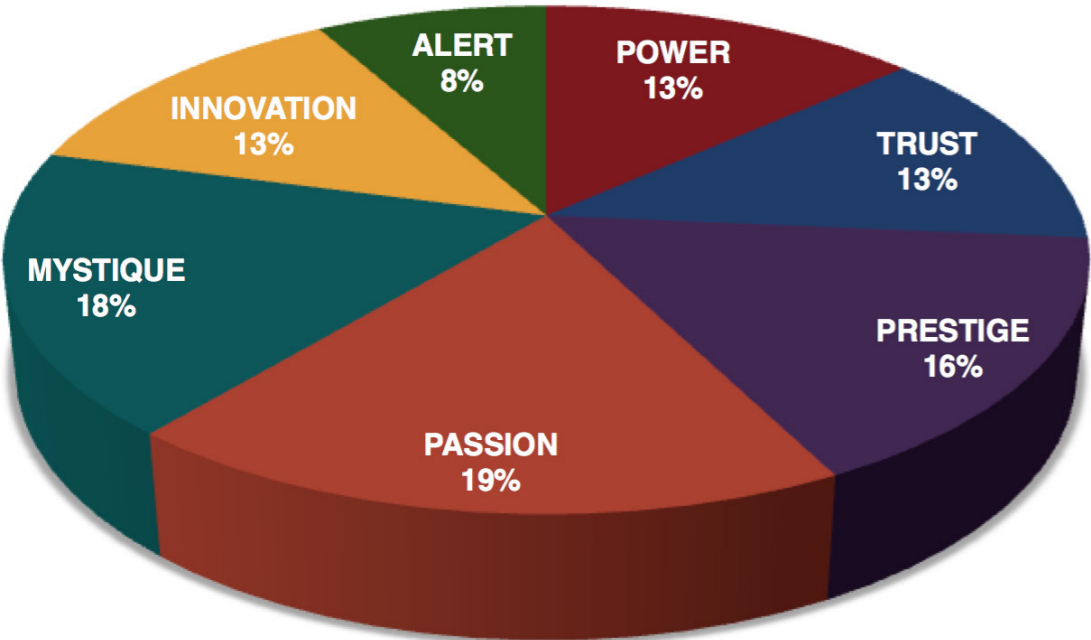

THIS IS WHAT THE RAW DATA ORIGINALLY LOOKED LIKE WHEN WE BEGAN TO COMPARE YOUR ORGANIZATION'S SCORES TO OUR OVERALL TEST POPULATION OF OVER 600,000 PEOPLE.

AVERAGE RESULTS FROM THE FASCINATION ADVANTAGE TEST