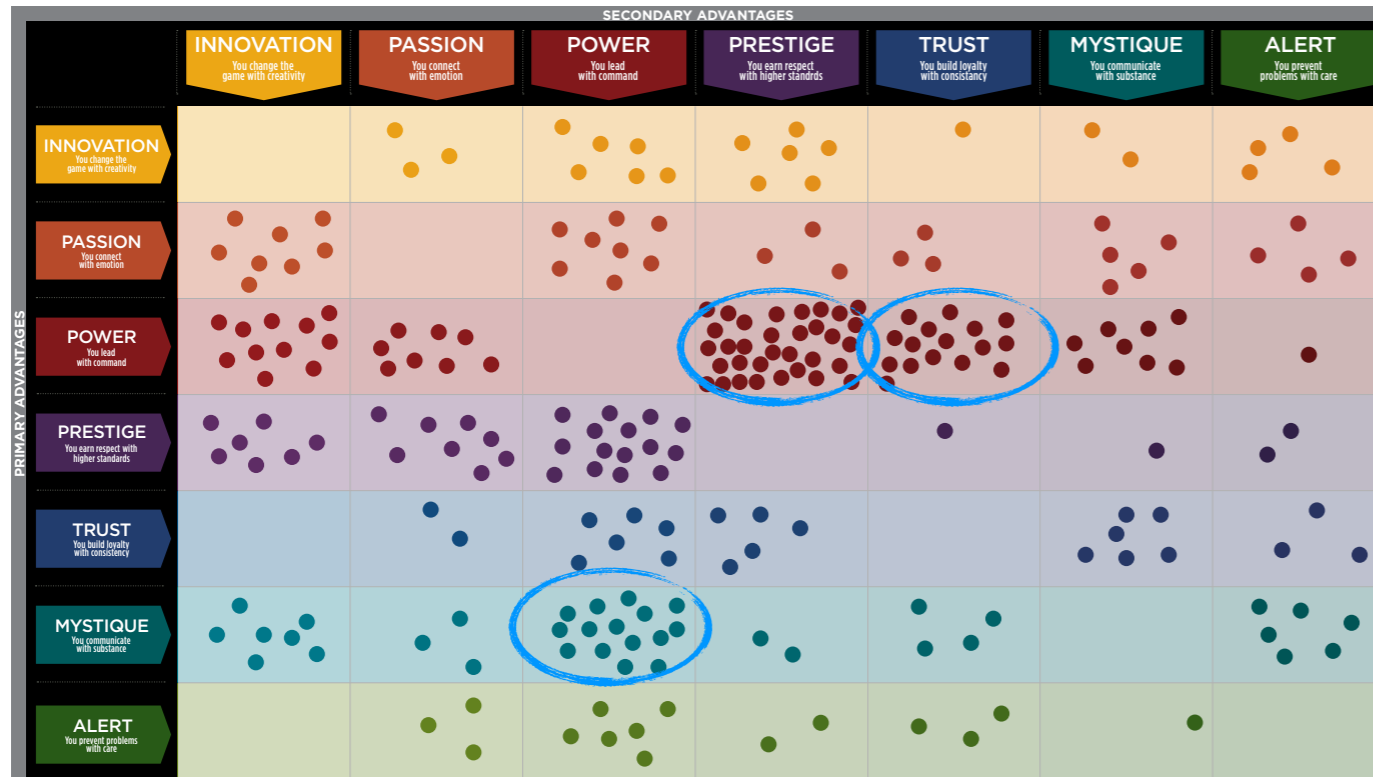

THIS IS YOUR CUSTOM “FASCINATION FINGERPRINT.”

This diagram shows the concentration of Personality Archetypes of the organization.

PRIMARY ADVANTAGES	SECONDARY ADVANTAGES						
	INNOVATION You change the game with creativity	PASSION You connect with emotion	POWER You lead with command	PRESTIGE You earn respect with higher standards	TRUST You build loyalty with consistency	MYSTIQUE You communicate with substance	ALERT You prevent problems with care
INNOVATION You change the game with creativity		1.3%	2.5%	2.5%	0.4%	0.8%	1.7%
PASSION You connect with emotion	3.3%		3.3%	1.3%	1.3%	2.1%	1.7%
POWER You lead with command	4.6%	3.3%		13.8%	6.7%	3.3%	0.4%
PRESTIGE You earn respect with higher standards	2.9%	3.3%	6.3%		0.4%	0.4%	0.8%
TRUST You build loyalty with consistency		0.8%	2.5%	2.1%		2.5%	1.3%
MYSTIQUE You communicate with substance	2.9%	1.3%	6.7%	0.8%	1.7%		2.5%
ALERT You prevent problems with care		1.3%	2.5%	0.8%	1.3%	0.4%	

This is your custom measurement of Fascination Scores. The diagram to the right shows the actual percentages of each Personality Archetype within the organization.