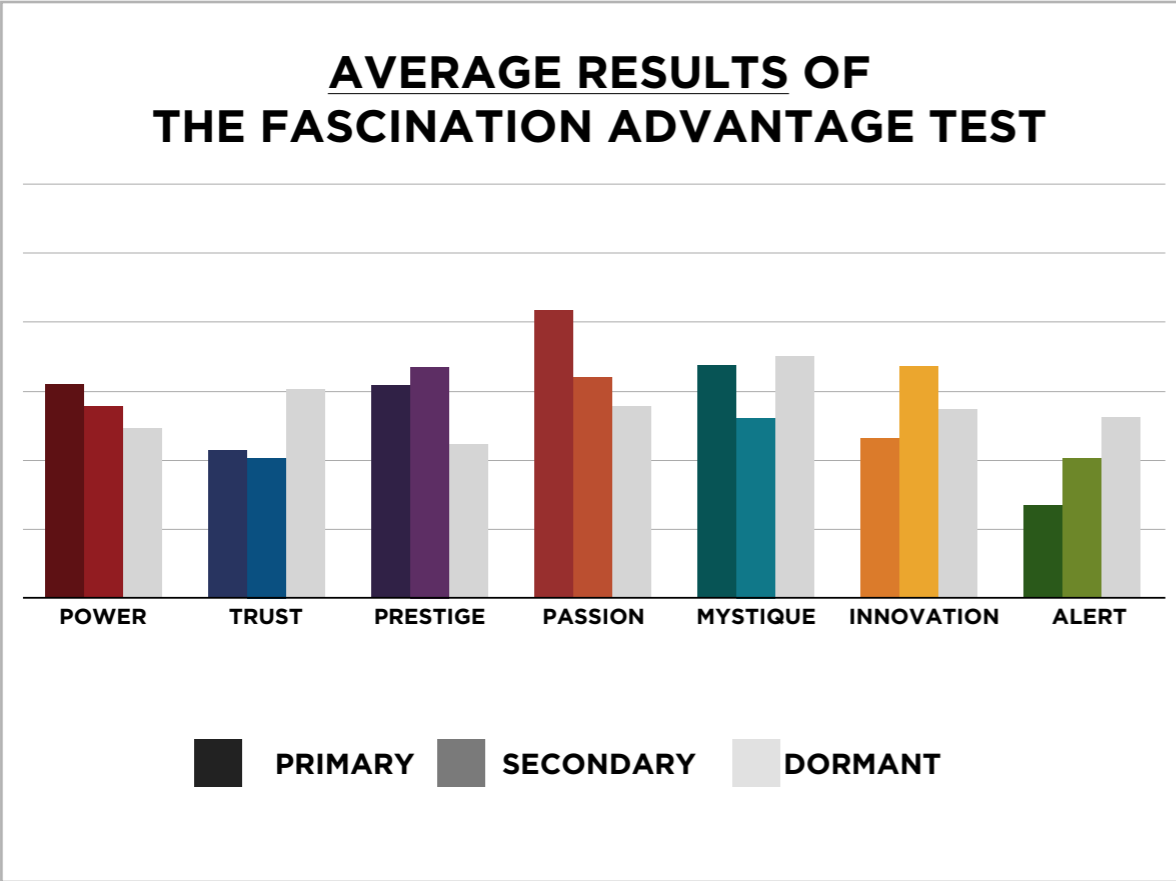

THIS IS WHAT THE RAW DATA ORIGINALLY LOOKED LIKE WHEN WE BEGAN TO COMPARE YOUR ORGANIZATION'S SCORES TO OUR OVERALL TEST POPULATION OF OVER 200,000 PEOPLE.