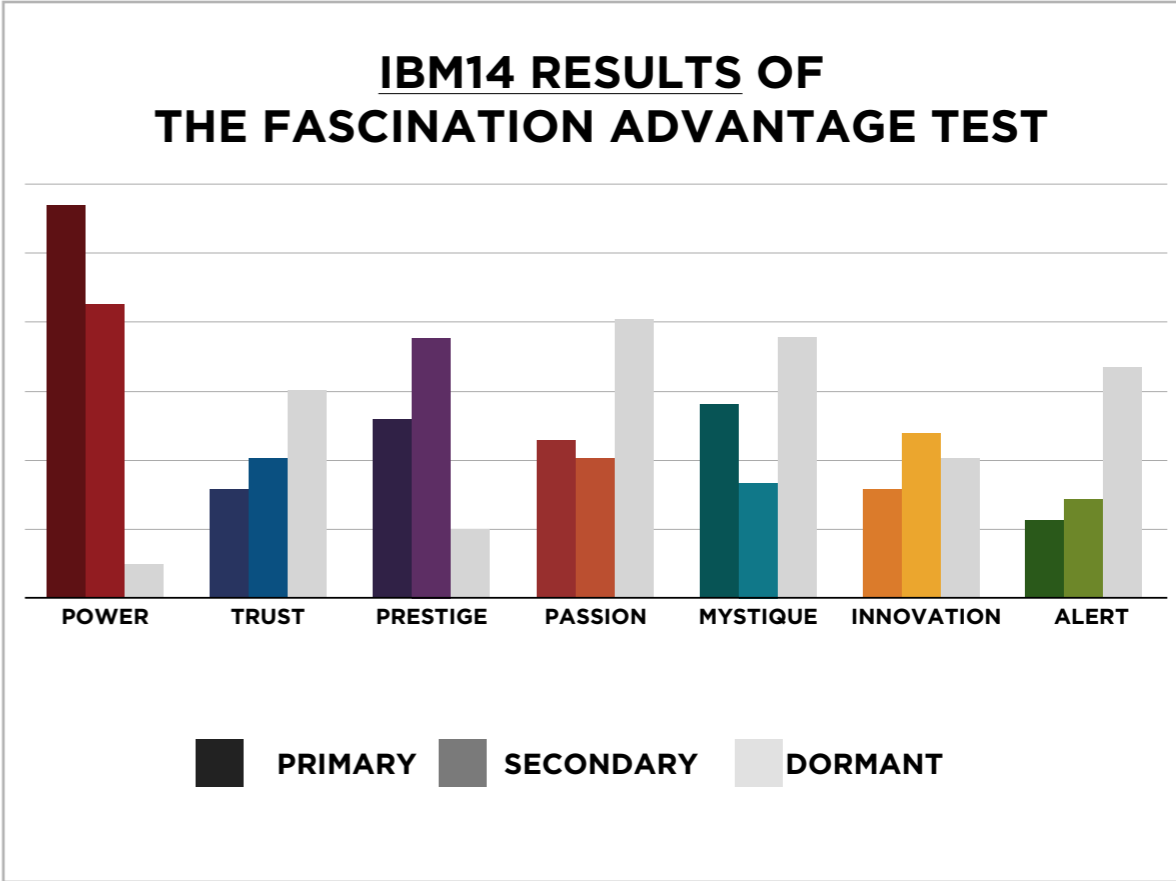

THIS IS WHAT THE RAW DATA ORIGINALLY LOOKED LIKE WHEN WE BEGAN TO COMPARE YOUR ORGANIZATION'S SCORES TO OUR OVERALL TEST POPULATION OF OVER 200,000 PEOPLE.