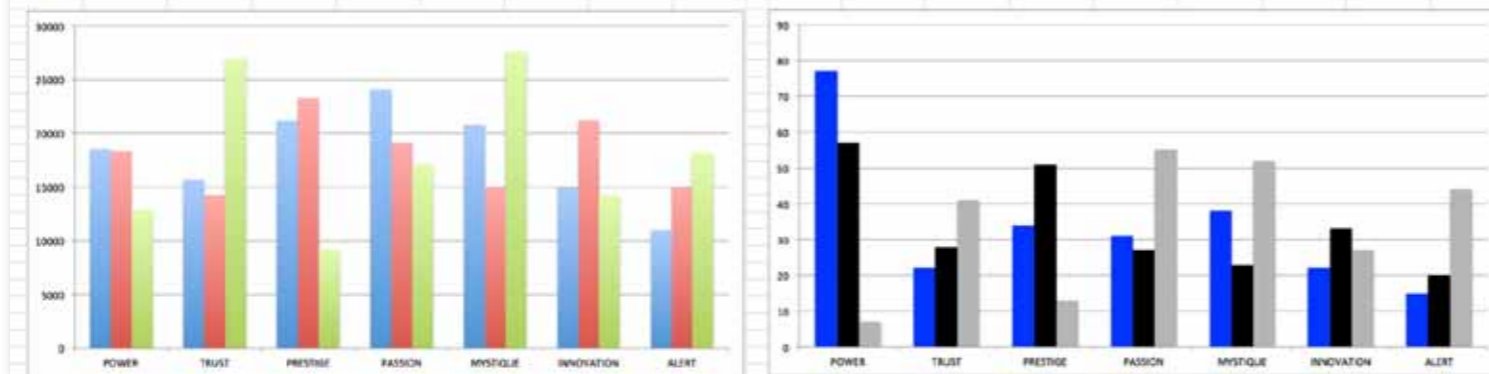

As we prepared for the event, here's our spreadsheet, organized by "Personality Archetype"

AVERAGE POPULATION								IBM													
Primary	Secondary	Democrat	POWER	TRUST	PRESTIGE	PASSION	MYSTIQUE	INNOVATION	ALERT	Total	Primary	Secondary	Democrat	POWER	TRUST	PRESTIGE	PASSION	MYSTIQUE	INNOVATION	ALERT	Total
Primary	Secondary	Democrat	18512	15671	21139	24066	20800	14930	10993	126111	Primary	Secondary	Democrat	77	22	34	31	38	22	15	239
Primary	Secondary	Democrat	18332	14228	23276	19111	15011	21186	14967	126111	Primary	Secondary	Democrat	57	28	51	27	23	33	20	239
Primary	Secondary	Democrat	12845	26973	9375	17109	27593	14195	18222	126111	Primary	Secondary	Democrat	7	41	13	55	52	27	44	239