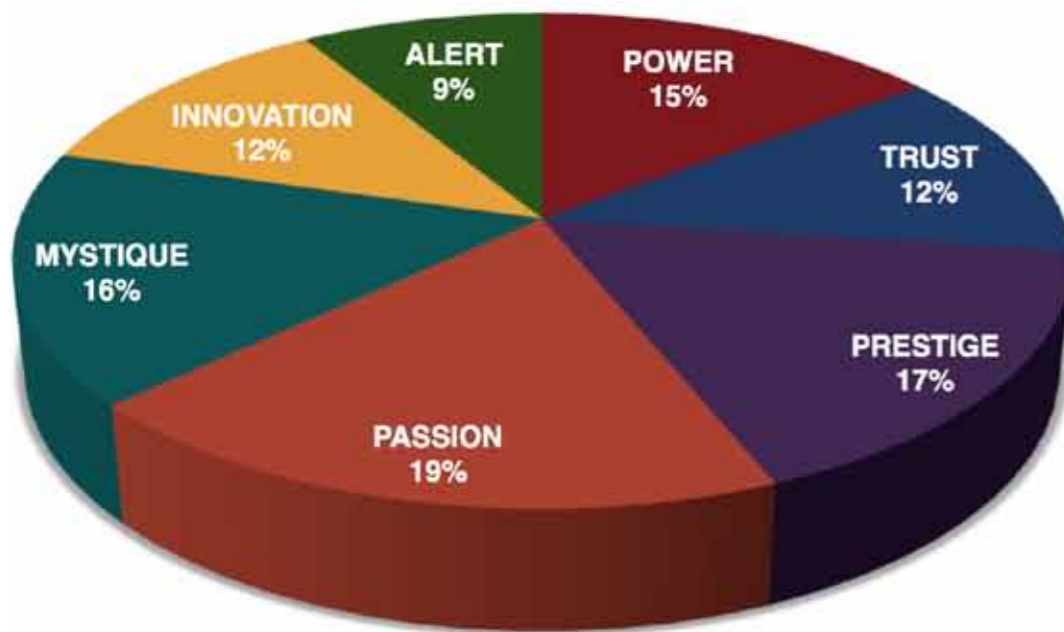

As we prepared for the event, here's our spreadsheet, organized by "Personality Archetype"

AVERAGE POPULATION								IBM													
Primary	Secondary	Democrat	POWER	TRUST	PRESTIGE	PASSION	MYSTIQUE	INNOVATION	ALERT	Total	Primary	Secondary	Democrat	POWER	TRUST	PRESTIGE	PASSION	MYSTIQUE	INNOVATION	ALERT	Total
Primary	Secondary	Democrat	18512	15671	21139	24066	20800	14930	10993	126111	Primary	Secondary	Democrat	77	22	34	31	38	22	15	239
Primary	Secondary	Democrat	18332	14228	23276	19111	15011	21186	14967	126111	Primary	Secondary	Democrat	57	28	51	27	23	33	20	239
Primary	Secondary	Democrat	12845	26973	9375	17109	27593	14195	18222	126111	Primary	Secondary	Democrat	7	41	13	55	52	27	44	239

**THIS IS WHAT THE RAW DATA ORIGINALLY LOOKED LIKE WHEN WE BEGAN TO COMPARE YOUR ORGANIZATION'S SCORES TO OUR OVERALL TEST POPULATION OF OVER 200,000 PEOPLE.**

---

**AVERAGE RESULTS FROM THE FASCINATION ADVANTAGE TEST**

**IBM14 RESULTS FROM THE FASCINATION ADVANTAGE TEST**