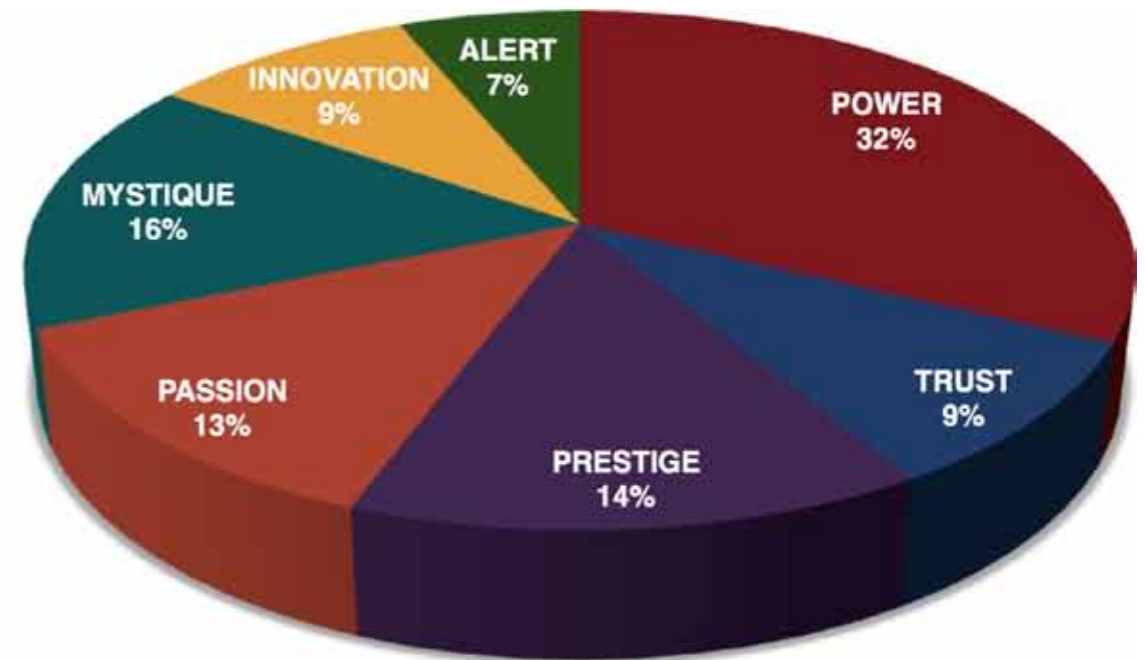

As we prepared for the event, here's our spreadsheet, organized by "Personality Archetype"

AVERAGE POPULATION								IBM													
Primary	Secondary	Democrat	POWER	TRUST	PRESTIGE	PASSION	MYSTIQUE	INNOVATION	ALERT	Total	Primary	Secondary	Democrat	POWER	TRUST	PRESTIGE	PASSION	MYSTIQUE	INNOVATION	ALERT	Total
Primary	Secondary	Democrat	18512	15671	21139	24066	20800	14930	10993	126111	Primary	Secondary	Democrat	77	22	34	31	38	22	15	239
Primary	Secondary	Democrat	18332	14228	23276	19111	15011	21186	14967	126111	Primary	Secondary	Democrat	57	28	51	27	23	33	20	239
Primary	Secondary	Democrat	12845	26973	9375	17109	27593	14195	18222	126111	Primary	Secondary	Democrat	7	41	13	55	52	27	44	239

**THIS IS WHAT THE RAW DATA ORIGINALLY LOOKED LIKE WHEN WE BEGAN TO COMPARE YOUR ORGANIZATION'S SCORES TO OUR OVERALL TEST POPULATION OF OVER 200,000 PEOPLE.**

---

**AVERAGE RESULTS FROM THE FASCINATION ADVANTAGE TEST**

**IBM14 RESULTS FROM THE FASCINATION ADVANTAGE TEST**