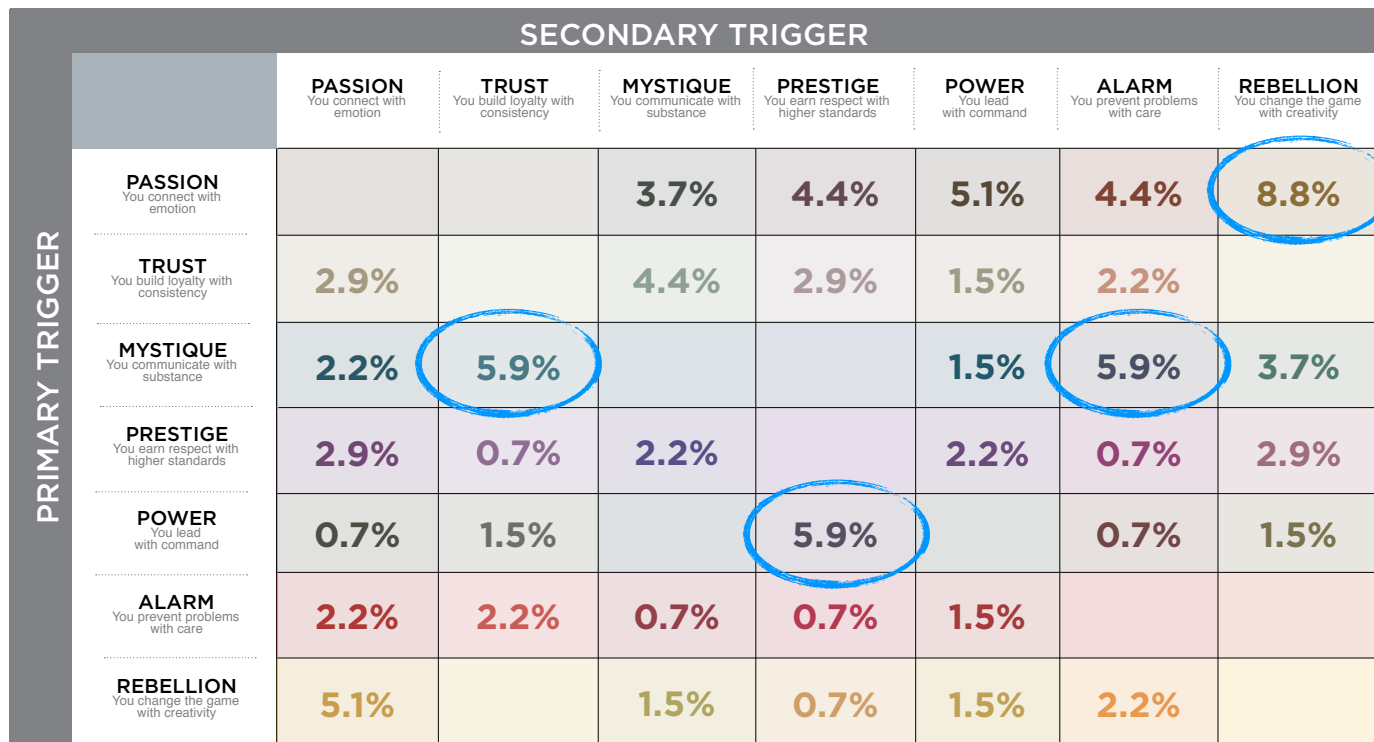

THIS IS YOUR CUSTOM “FASCINATION FINGERPRINT.”

This diagram shows the concentration of Personality Archetypes of the organization.

This is your custom measurement of Fascination Scores. The diagram to the right shows the actual percentages of each Personality Archetype within the organization.