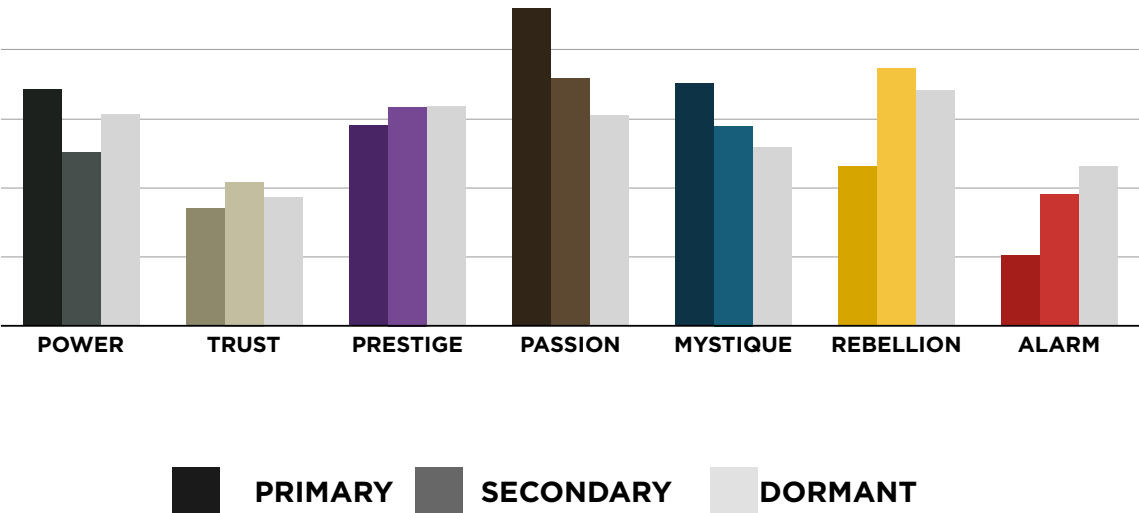

THIS IS WHAT THE RAW DATA ORIGINALLY LOOKED LIKE WHEN WE BEGAN TO COMPARE YOUR ORGANIZATION'S SCORES TO OUR OVERALL TEST POPULATION OF OVER 180,000 PEOPLE.

AVERAGE RESULTS OF THE FASCINATION ADVANTAGE TEST