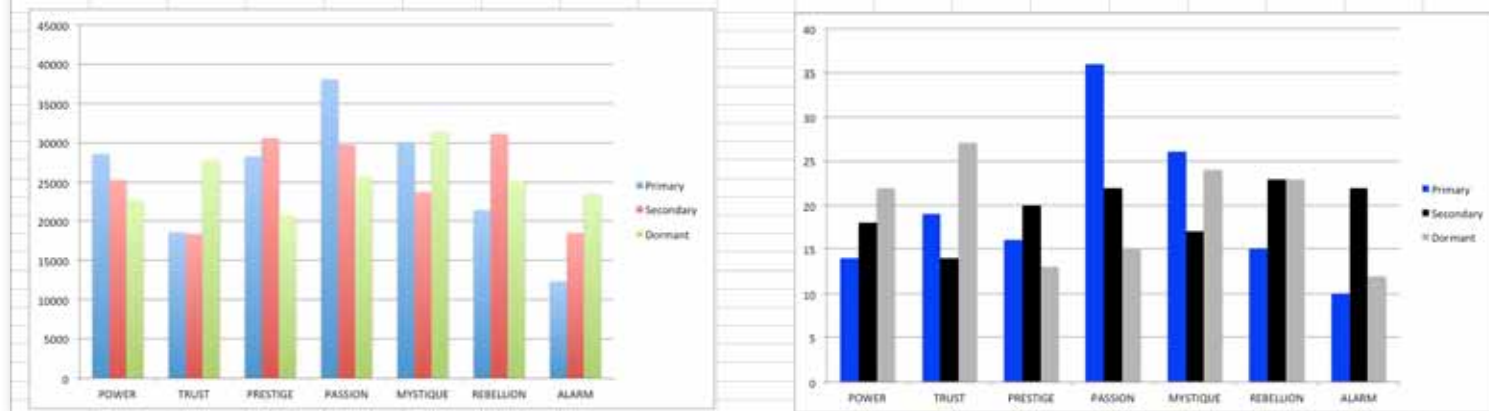

As we prepared for the event, here's our spreadsheet, organized by "Personality Archetype"

AVERAGE POPULATION									IW2013								
	POWER	TRUST	PRESTIGE	PASSION	MYSTIQUE	REBELLION	ALARM	Total		POWER	TRUST	PRESTIGE	PASSION	MYSTIQUE	REBELLION	ALARM	Total
Primary	28522	18506	28205	38149	30091	21413	12362	177308	Primary	14	19	16	36	26	15	10	136
Secondary	25318	18378	30574	29716	23712	31123	18487	177308	Secondary	18	14	20	22	17	23	22	136
Dormant	22719	27793	20801	25736	31431	25269	23559	177308	Dormant	22	27	13	15	24	23	12	136

	POWER	TRUST	PRESTIGE	PASSION	MYSTIQUE	REBELLION	ALARM	Total		POWER	TRUST	PRESTIGE	PASSION	MYSTIQUE	REBELLION	ALARM	Total
Primary	16.1%	10.5%	15.9%	21.5%	17.0%	12.1%	7.0%	100.0%	Primary	10.3%	14.0%	11.8%	26.5%	29.1%	11.0%	7.4%	100.0%
Secondary	14.3%	10.4%	17.2%	16.8%	13.4%	17.6%	10.4%	100.0%	Secondary	13.2%	10.3%	14.7%	16.2%	12.5%	16.9%	16.2%	100.0%
Dormant	12.8%	15.7%	11.7%	14.5%	17.7%	14.3%	13.3%	100.0%	Dormant	16.2%	19.9%	9.6%	11.0%	17.6%	16.9%	8.8%	100.0%