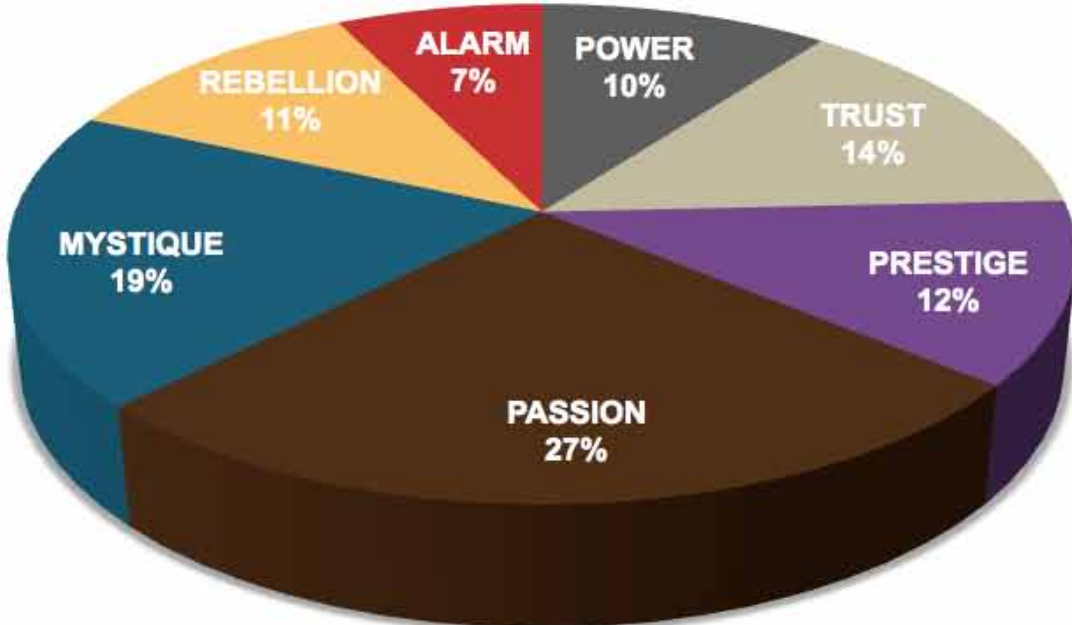

INTERSTATE RESULTS FROM THE FASCINATION ADVANTAGE TEST