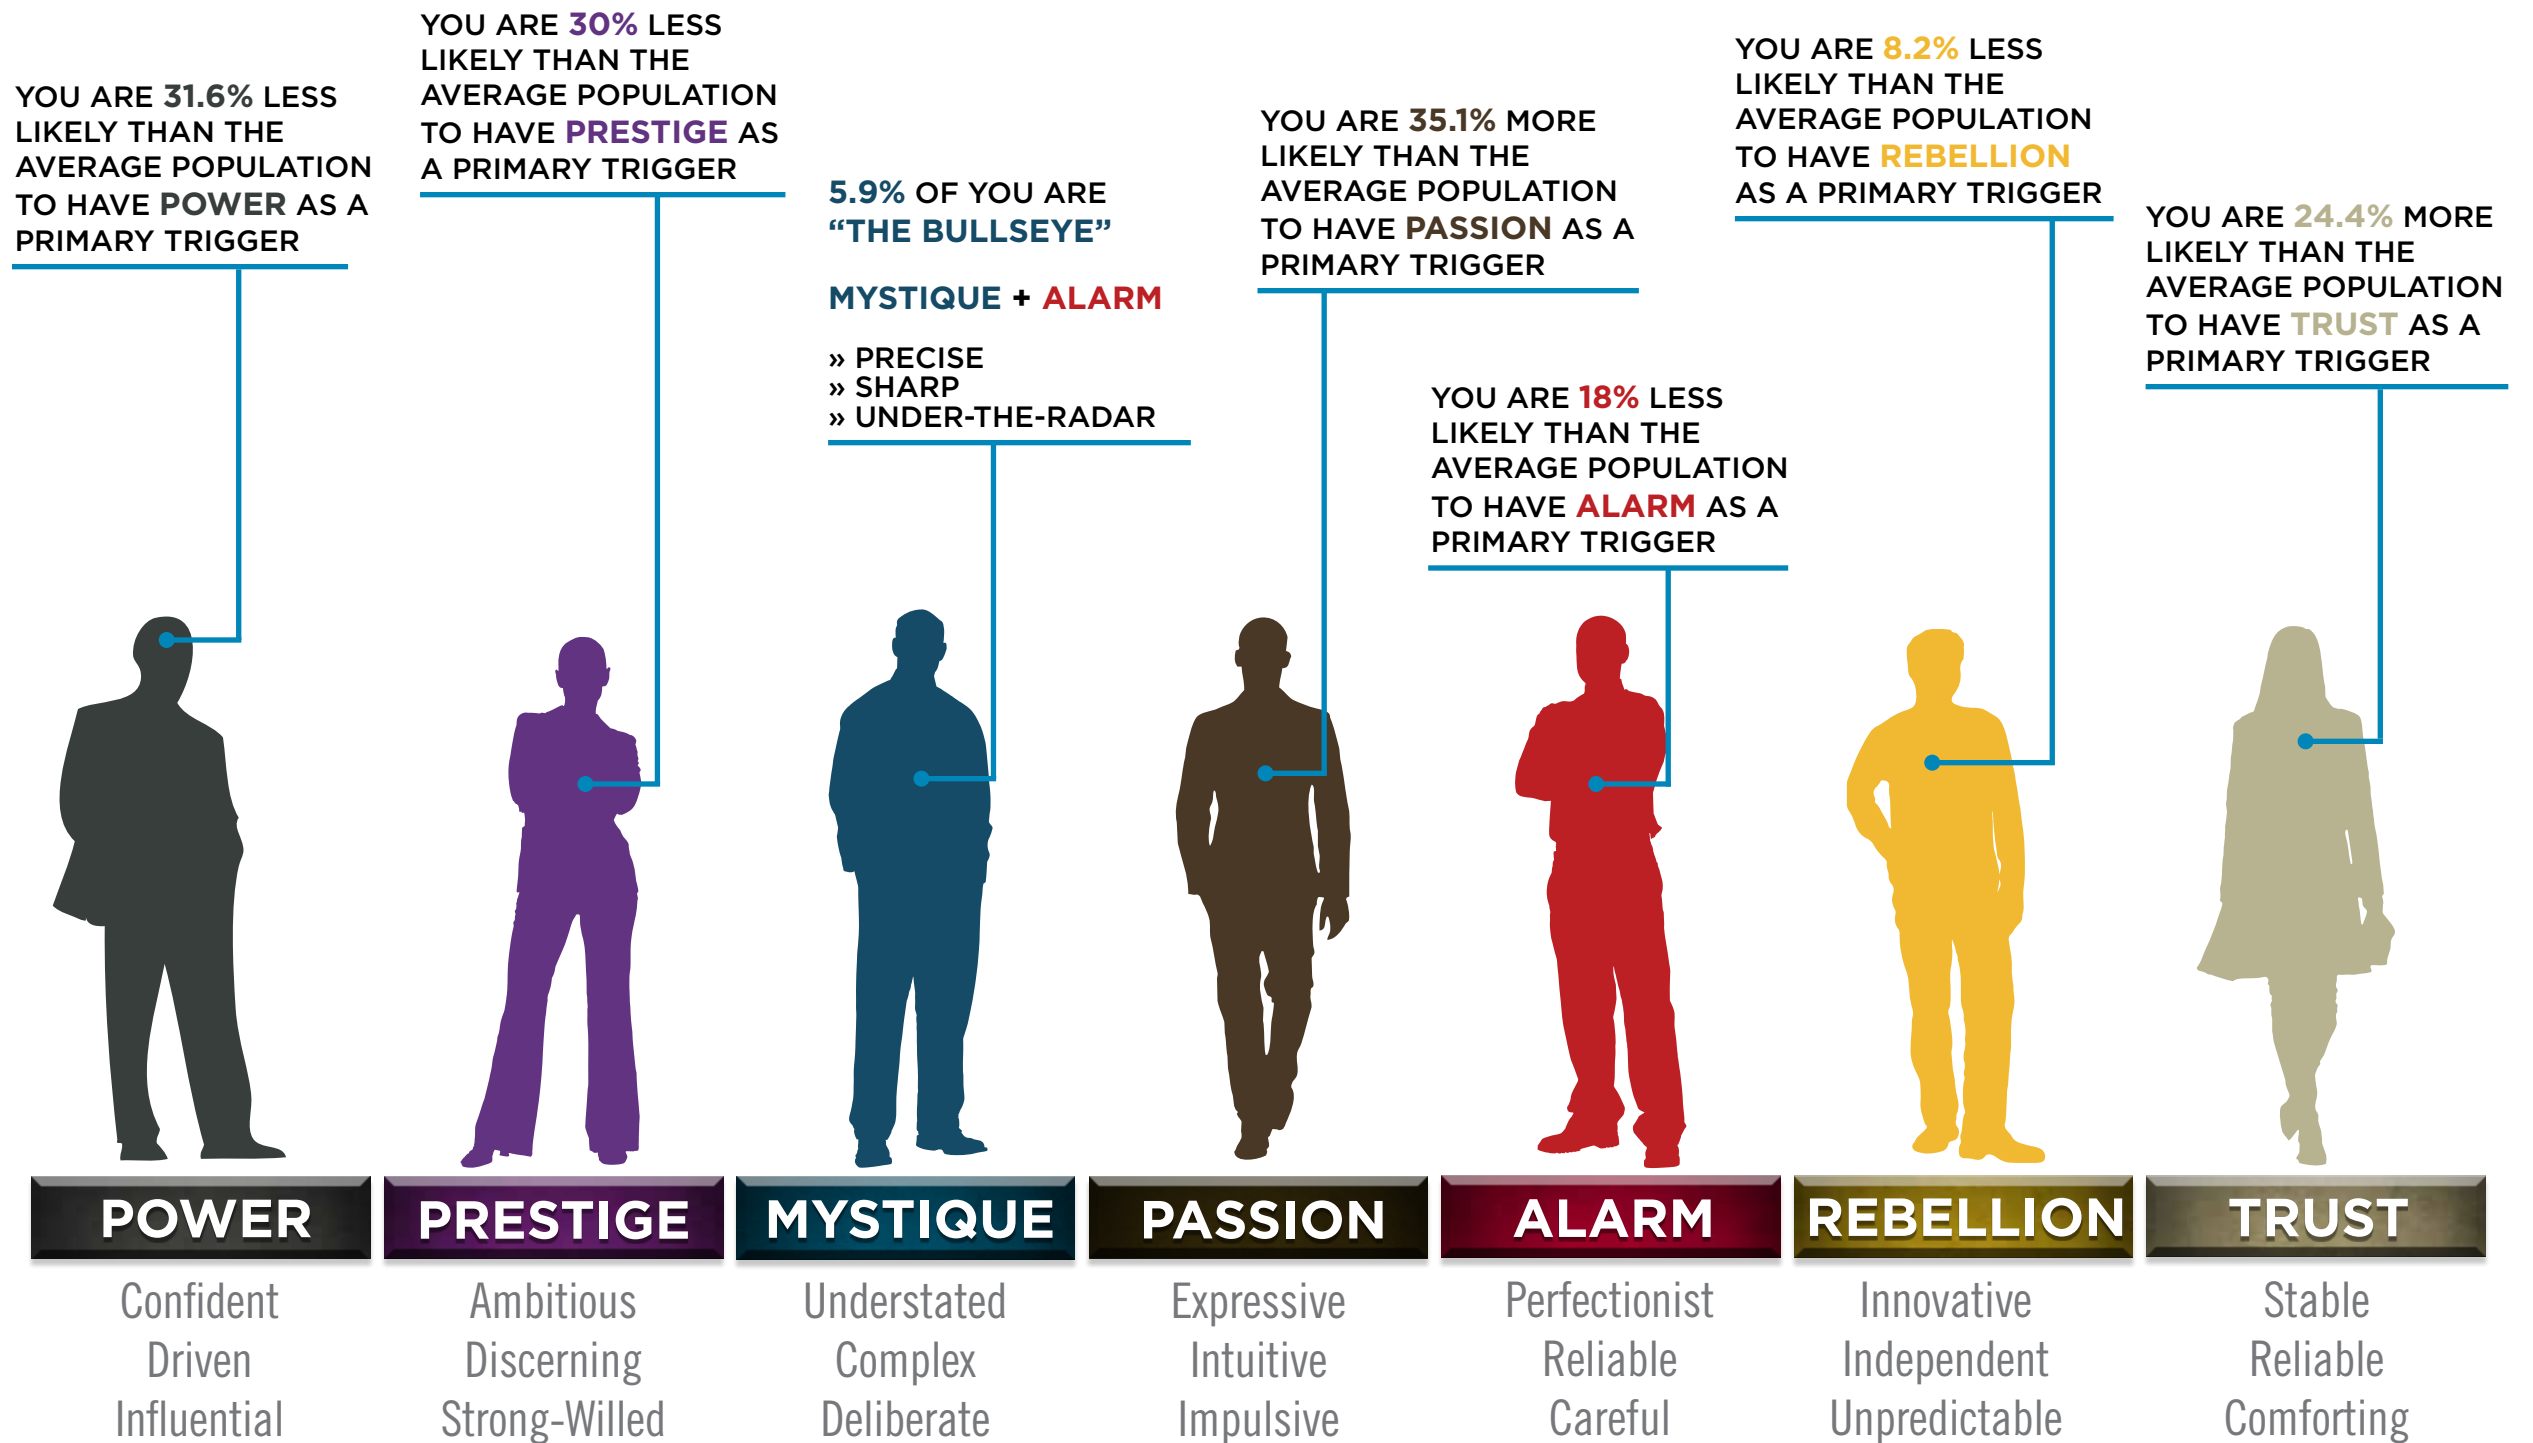

BASED ON YOUR AUDIENCE'S SCORES FOR "THE FASCINATION ADVANTAGE TEST," WE IDENTIFIED THEIR UNIQUE PERSONALITY STRENGTHS.

WE THEN BUILT CUSTOMIZED INSIGHTS TO PINPOINT WHAT MAKES THIS ORGANIZATION UNIQUELY FASCINATING.