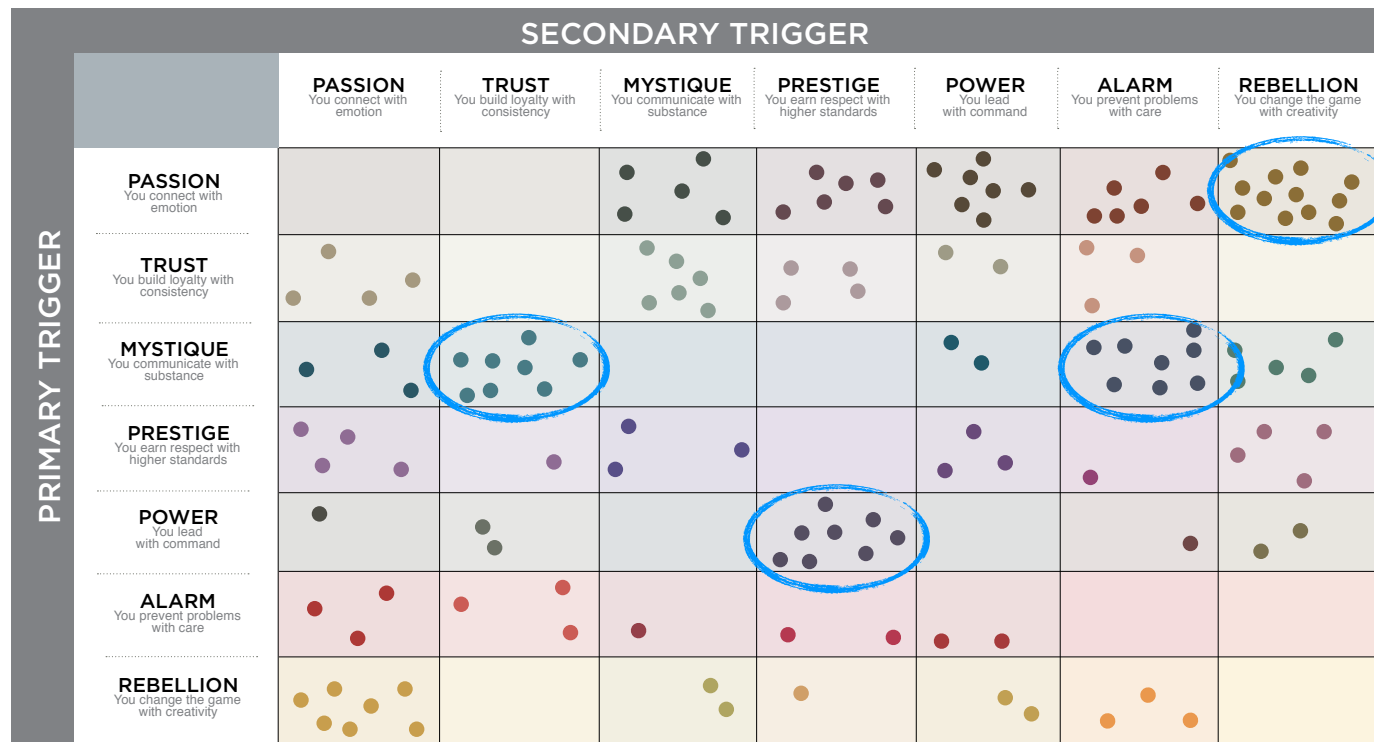

THIS IS YOUR CUSTOM “FASCINATION FINGERPRINT.”

This diagram shows the concentration of Personality Archetypes of the organization.