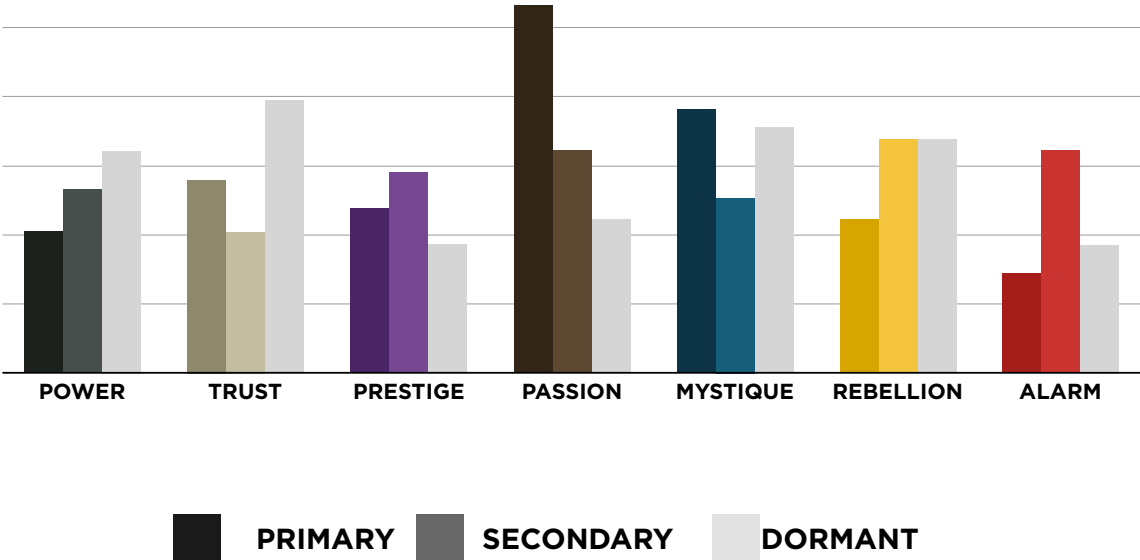

AN INSIDER'S *look* AT THE RESEARCH

FROM SALLY HOGSHEAD'S PRESENTATION TO
IncentiveWorks ON 08/20/13

THIS IS WHAT THE RAW DATA ORIGINALLY LOOKED LIKE WHEN WE BEGAN TO COMPARE YOUR ORGANIZATION'S SCORES TO OUR OVERALL TEST POPULATION OF OVER 180,000 PEOPLE.

AVERAGE RESULTS OF THE FASCINATION ADVANTAGE TEST

IncentiveWorks RESULTS OF THE FASCINATION ADVANTAGE TEST

THIS IS WHAT THE RAW DATA ORIGINALLY LOOKED LIKE WHEN WE BEGAN TO COMPARE YOUR ORGANIZATION'S SCORES TO OUR OVERALL TEST POPULATION OF OVER 180,000 PEOPLE.