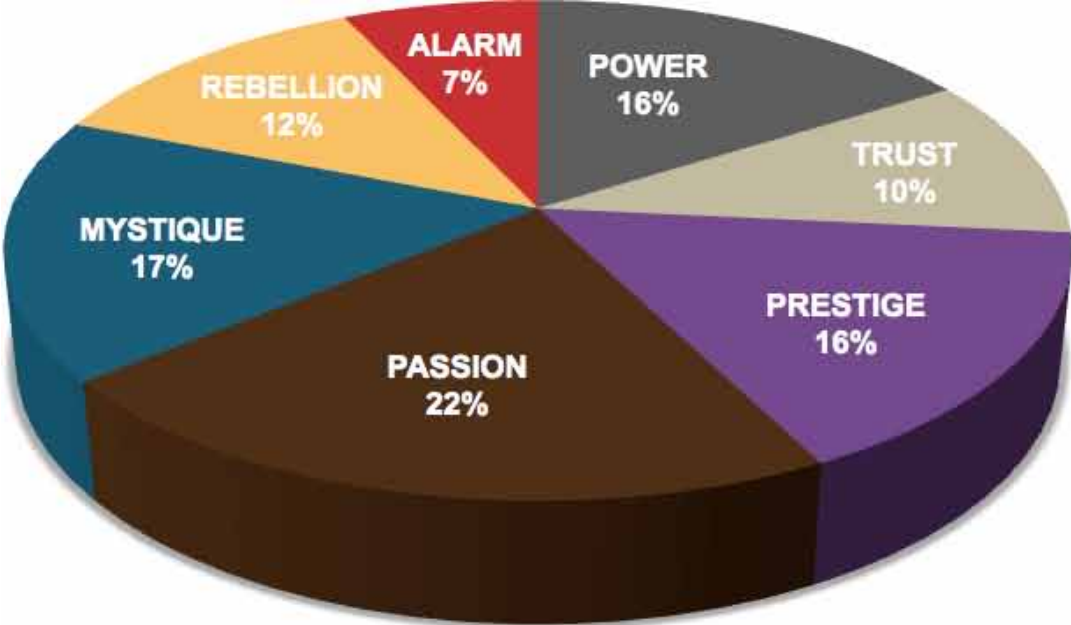

THIS IS WHAT THE RAW DATA ORIGINALLY LOOKED LIKE WHEN WE BEGAN TO COMPARE YOUR ORGANIZATION'S SCORES TO OUR OVERALL TEST POPULATION OF OVER 180,000 PEOPLE.

AVERAGE RESULTS FROM THE FASCINATION ADVANTAGE TEST