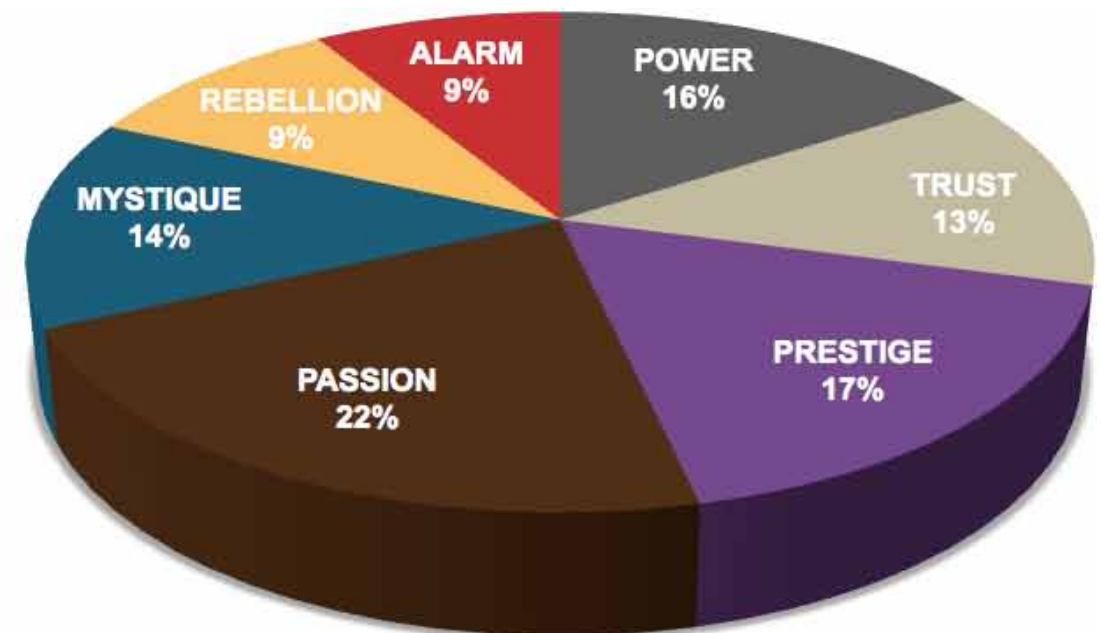

RETAIL SUCCESS SUMMIT RESULTS FROM THE FASCINATION ADVANTAGE TEST