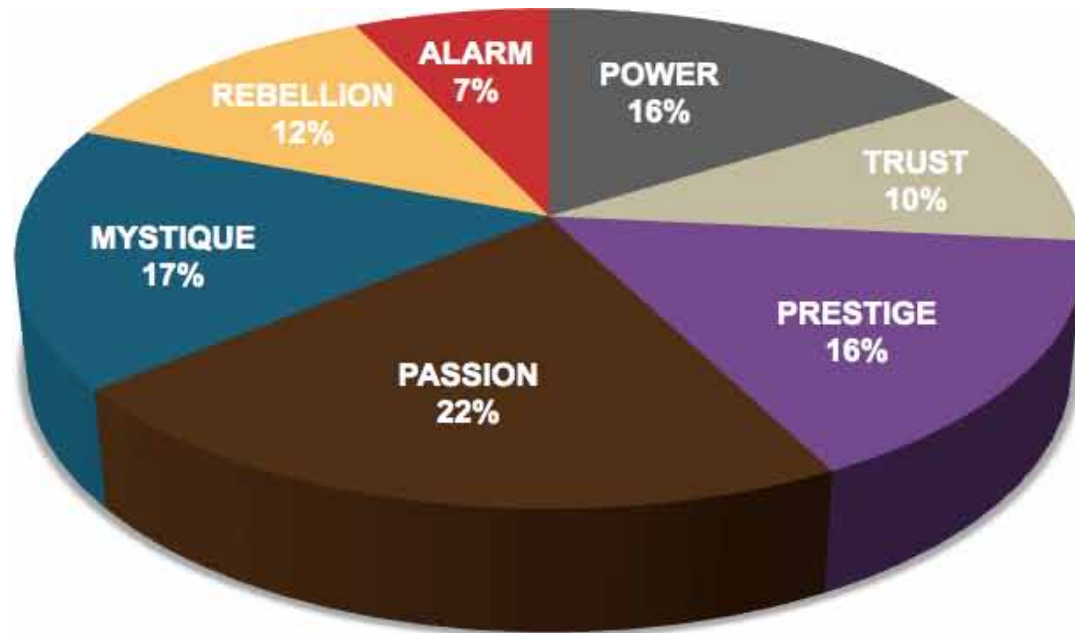

THIS IS WHAT THE RAW DATA ORIGINALLY LOOKED LIKE WHEN WE BEGAN TO COMPARE YOUR ORGANIZATION'S SCORES TO OUR OVERALL TEST POPULATION OF OVER 180,000 PEOPLE.

AVERAGE RESULTS FROM THE FASCINATION ADVANTAGE TEST