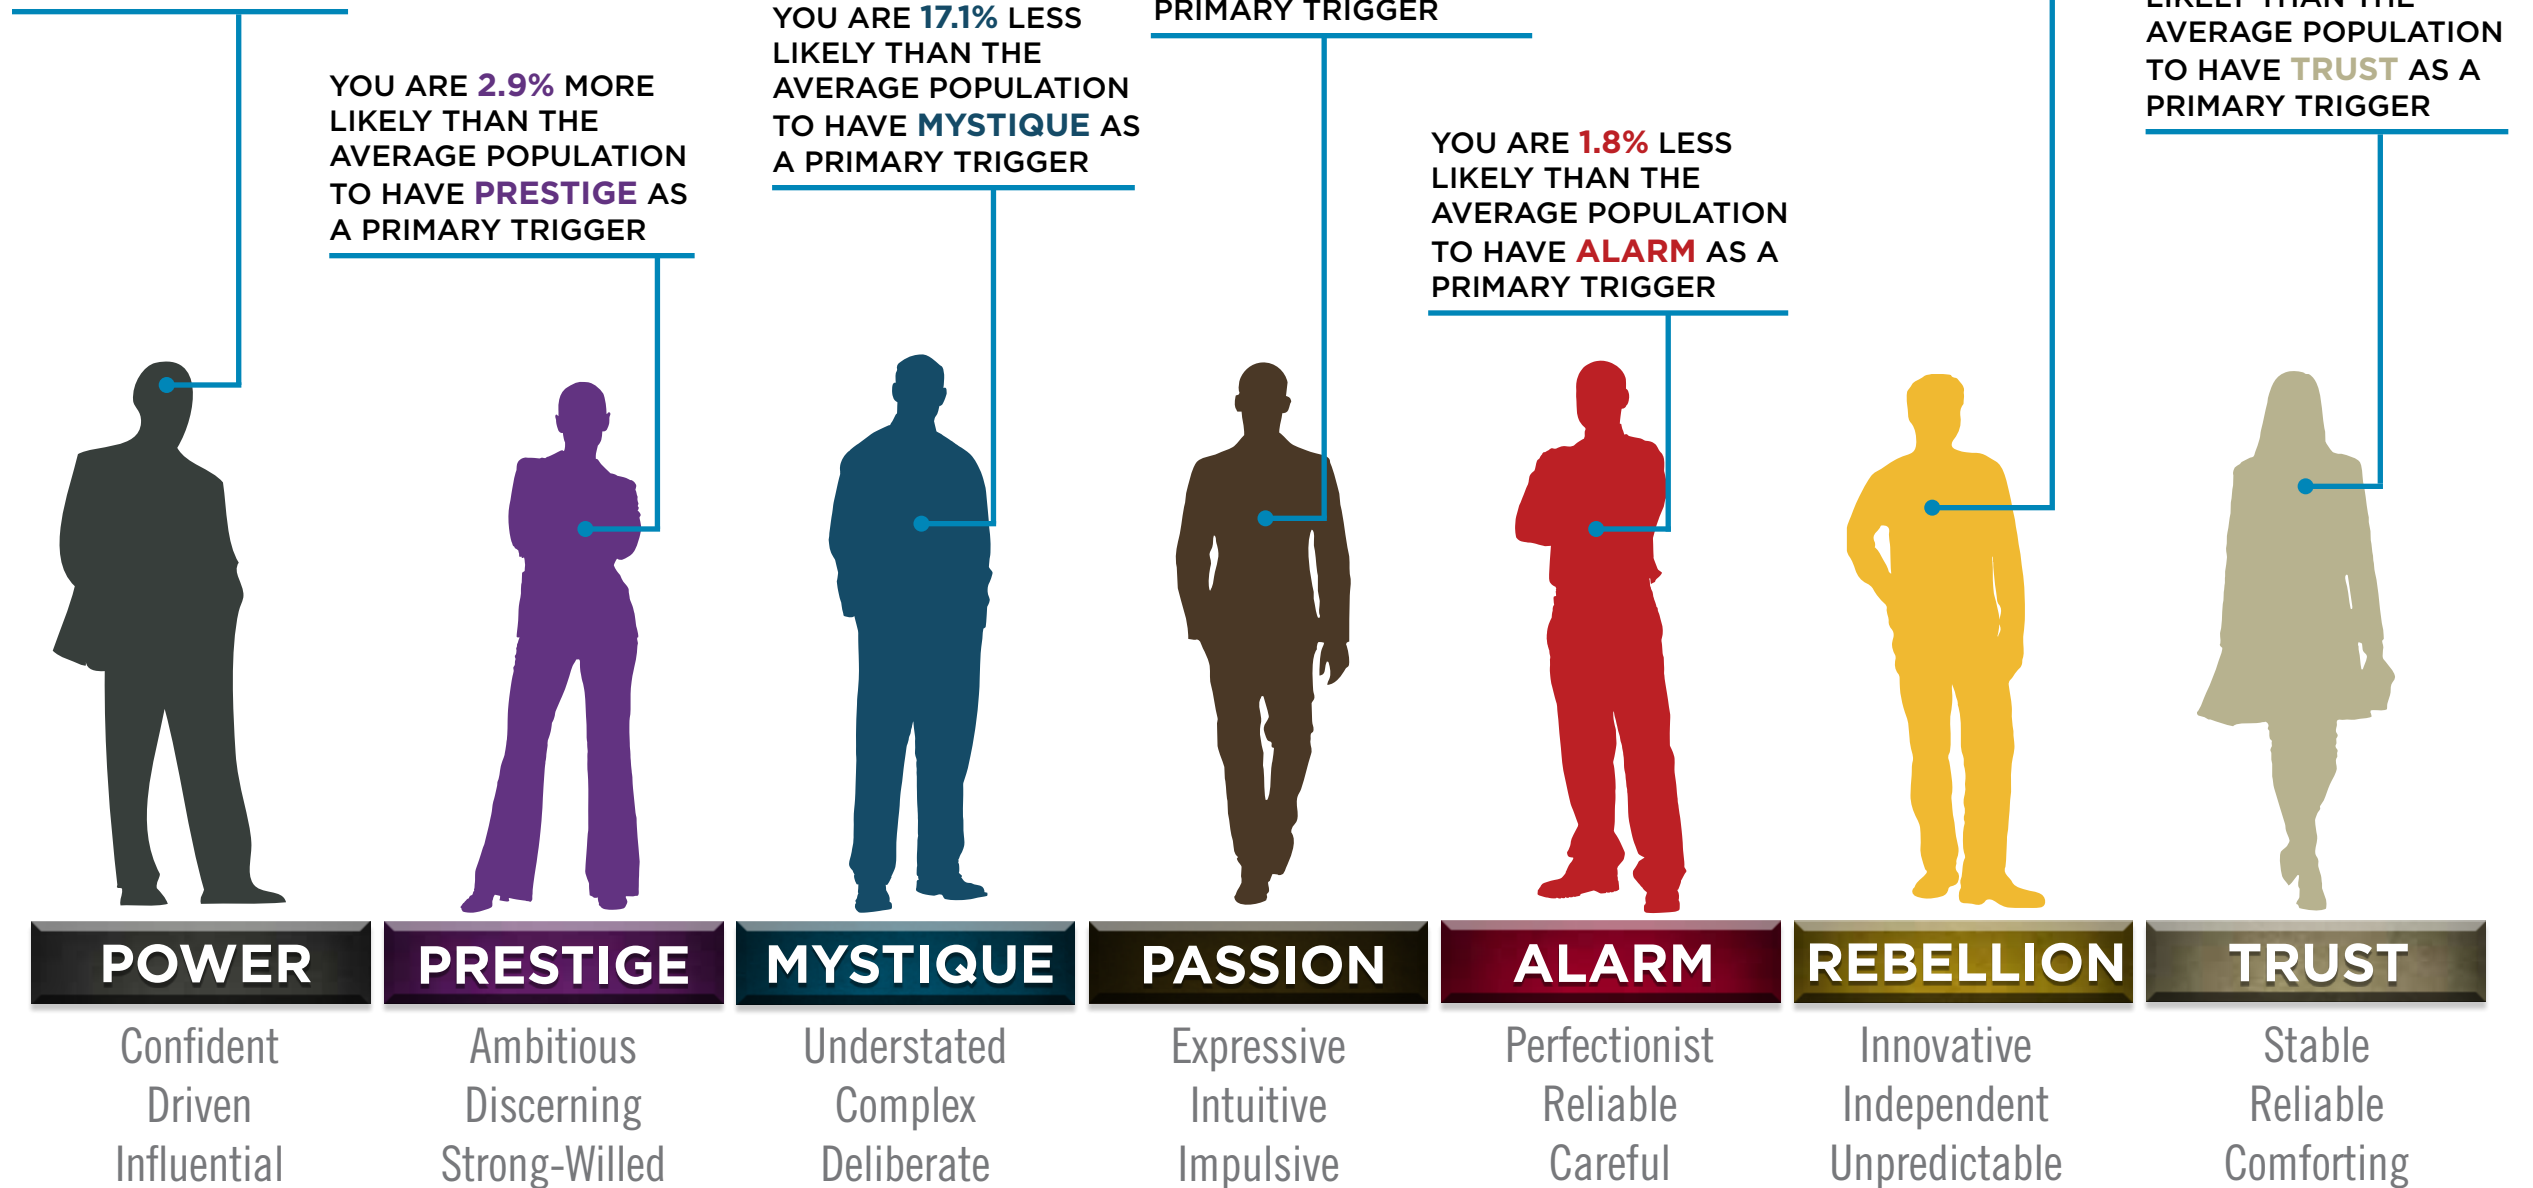

THIS IS YOUR CUSTOM “FASCINATION FINGERPRINT.”

This diagram shows the concentration of Personality Archetypes of the organization.

		SECONDARY TRIGGER						
		PASSION <small>You connect with emotion</small>	TRUST <small>You build loyalty with consistency</small>	MYSTIQUE <small>You communicate with substance</small>	PRESTIGE <small>You earn respect with higher standards</small>	POWER <small>You lead with command</small>	ALARM <small>You prevent problems with care</small>	REBELLION <small>You change the game with creativity</small>
PRIMARY TRIGGER	PASSION <small>You connect with emotion</small>		1.4%	3.4%	4.4%	2.4%	4.4%	5.8%
	TRUST <small>You build loyalty with consistency</small>	2.7%		4.1%	1.7%	1.0%	3.4%	0.3%
	MYSTIQUE <small>You communicate with substance</small>	0.3%	3.1%		1.0%	2.4%	3.1%	3.7%
	PRESTIGE <small>You earn respect with higher standards</small>	4.7%		1.4%		5.1%	1.4%	4.7%
	POWER <small>You lead with command</small>	3.1%	1.4%	1.4%	7.5%		1.4%	1.4%
	ALARM <small>You prevent problems with care</small>	0.3%	3.7%	1.4%	1.0%	2.0%		0.3%
	REBELLION <small>You change the game with creativity</small>	2.7%	1.4%	0.3%	1.7%	2.0%	1.4%	

This is your custom measurement of Fascination Scores. The diagram to the right shows the actual percentages of each Personality Archetype within the organization.

BASED ON YOUR AUDIENCE'S SCORES FOR "THE FASCINATION ADVANTAGE TEST," WE IDENTIFIED THEIR UNIQUE PERSONALITY STRENGTHS.

WE THEN BUILT CUSTOMIZED INSIGHTS TO PINPOINT WHAT MAKES THIS ORGANIZATION UNIQUELY FASCINATING.

7.5% OF YOU ARE "THE MAESTRO"

POWER + PRESTIGE

- » AMBITIOUS
- » ADMIRER
- » FOCUSED

HOW YOUR CO-WORKERS FASCINATE

POWER

A LEADER WHO MAKES DECISIONS

PASSION

RELATIONSHIP-BUILDER WITH
STRONG PEOPLE SKILLS

MYSTIQUE

SOLO INTELLECT BEHIND-THE-SCENES

PRESTIGE

OVERACHIEVER WITH HIGHER STANDARDS