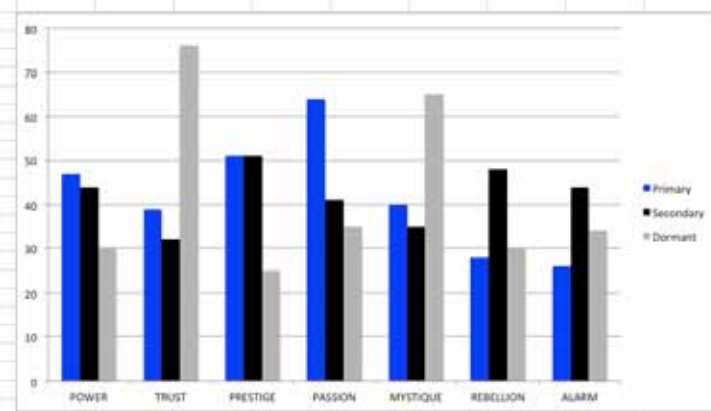

As we prepared for the event, here's our spreadsheet, organized by "Personality Archetype"

AVERAGE POPULATION									RETAIL								
	POWER	TRUST	PRESTIGE	PASSION	MYSTIQUE	REBELLION	ALARM	Total		POWER	TRUST	PRESTIGE	PASSION	MYSTIQUE	REBELLION	ALARM	Total
Primary	28479	18520	28143	38088	30048	21369	12340	176987	Primary	47	39	51	64	40	28	26	295
Secondary	25267	18342	30526	29663	23671	31065	18453	176987	Secondary	44	32	51	41	35	48	44	295
Dormant	22690	27721	20770	25706	31367	25231	23502	176987	Dormant	30	76	25	35	65	30	34	295
	POWER	TRUST	PRESTIGE	PASSION	MYSTIQUE	REBELLION	ALARM	Total		POWER	TRUST	PRESTIGE	PASSION	MYSTIQUE	REBELLION	ALARM	Total
Primary	16.1%	10.5%	15.9%	21.5%	17.0%	12.1%	7.0%	100.0%	Primary	15.9%	13.2%	17.3%	21.7%	13.6%	9.5%	8.8%	100.0%
Secondary	14.3%	10.4%	17.2%	16.8%	13.4%	17.6%	10.4%	100.0%	Secondary	14.9%	10.8%	17.3%	13.9%	11.9%	16.3%	14.9%	100.0%
Dormant	12.8%	15.7%	11.7%	14.5%	17.7%	14.3%	13.3%	100.0%	Dormant	10.2%	25.8%	8.5%	11.9%	22.0%	10.2%	11.5%	100.0%