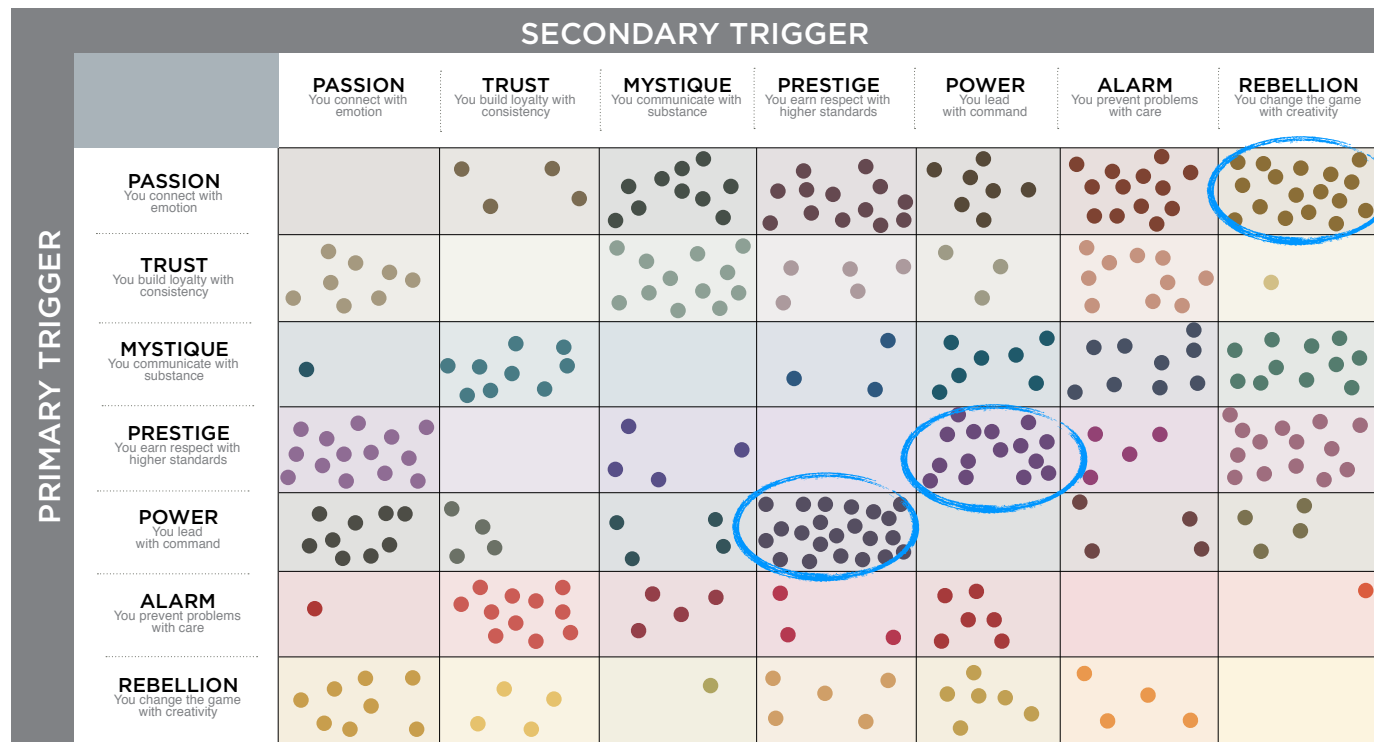

THIS IS YOUR CUSTOM “FASCINATION FINGERPRINT.”