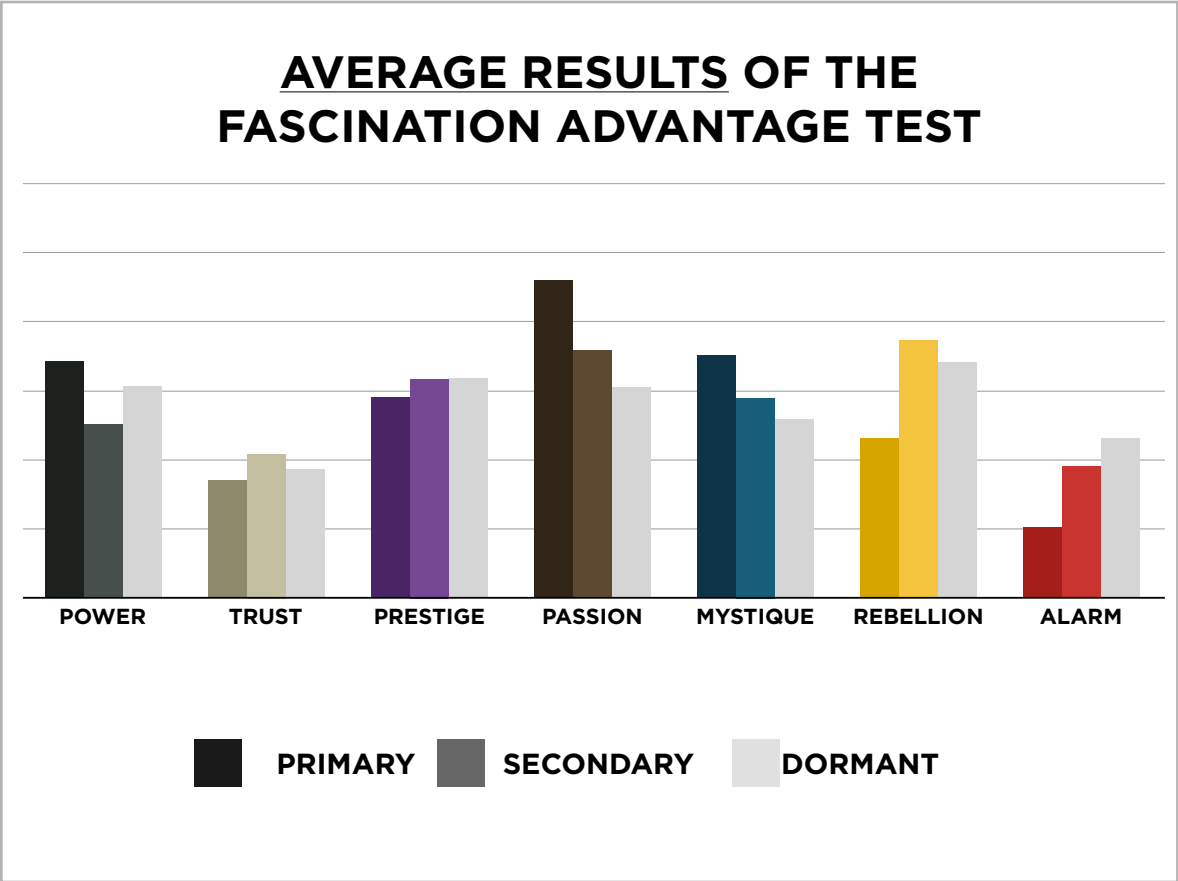

AN INSIDER'S *look* AT THE RESEARCH

FROM SALLY HOGSHEAD'S PRESENTATION TO
RETAIL SUCCESS SUMMIT ON 08/19/13

THIS IS WHAT THE RAW DATA ORIGINALLY LOOKED LIKE WHEN WE BEGAN TO COMPARE YOUR ORGANIZATION'S SCORES TO OUR OVERALL TEST POPULATION OF OVER 180,000 PEOPLE.