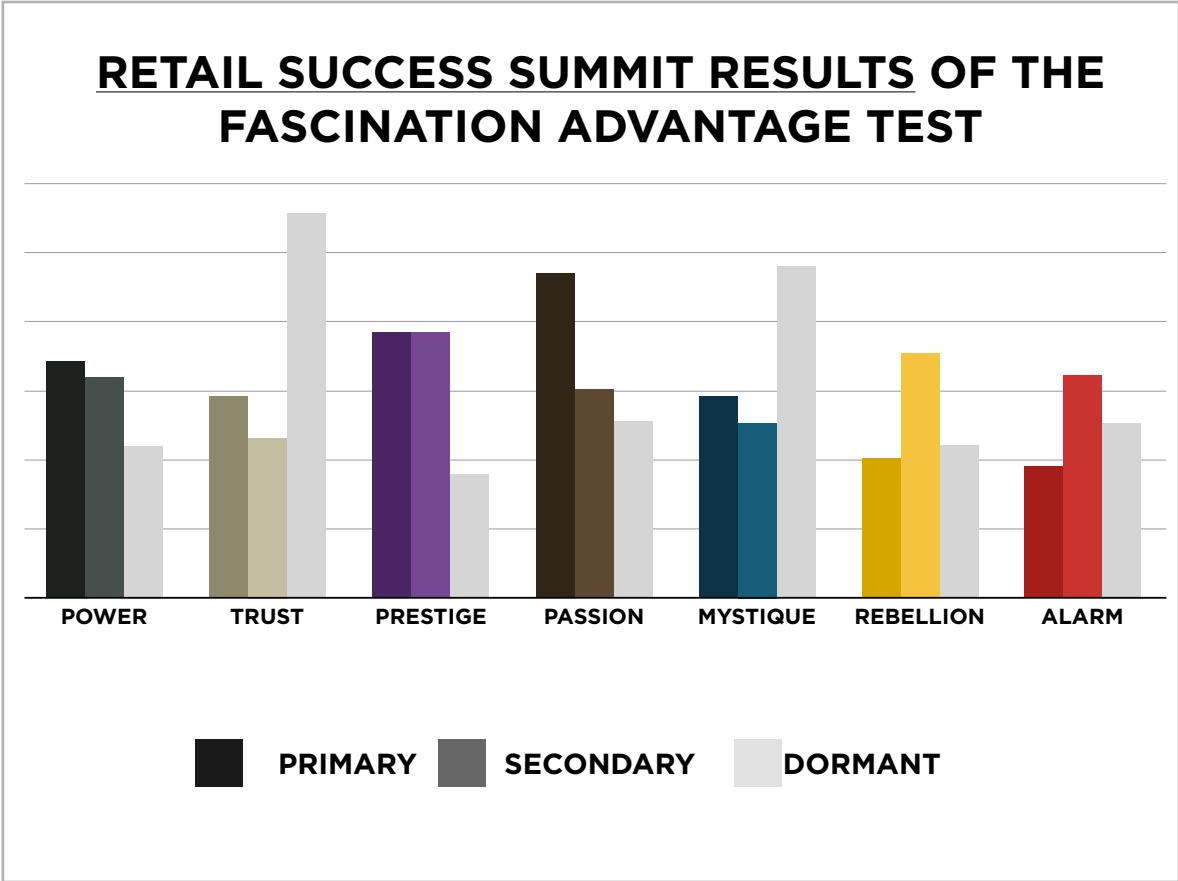

AN INSIDER'S *look* AT THE RESEARCH

FROM SALLY HOGSHEAD'S PRESENTATION TO
RETAIL SUCCESS SUMMIT ON 08/19/13

THIS IS WHAT THE RAW DATA ORIGINALLY LOOKED LIKE WHEN WE BEGAN TO COMPARE YOUR ORGANIZATION'S SCORES TO OUR OVERALL TEST POPULATION OF OVER 180,000 PEOPLE.