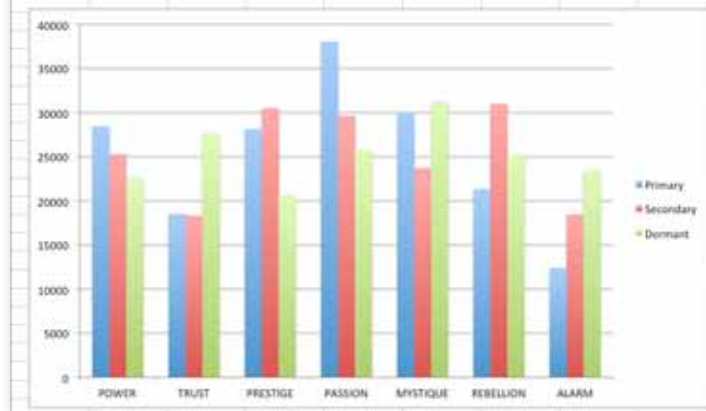

As we prepared for the event, here's our spreadsheet, organized by "Personality Archetype"

AVERAGE POPULATION									RETAIL								
	POWER	TRUST	PRESTIGE	PASSION	MYSTIQUE	REBELLION	ALARM	Total		POWER	TRUST	PRESTIGE	PASSION	MYSTIQUE	REBELLION	ALARM	Total
Primary	28479	18520	28143	38088	30048	21369	12340	176987	Primary	47	39	51	64	40	28	26	295
Secondary	25267	18342	30526	29663	23671	31065	18453	176987	Secondary	44	32	51	41	35	48	44	295
Dormant	22690	27721	20770	25706	31367	25231	23502	176987	Dormant	30	76	25	35	65	30	34	295
	POWER	TRUST	PRESTIGE	PASSION	MYSTIQUE	REBELLION	ALARM	Total		POWER	TRUST	PRESTIGE	PASSION	MYSTIQUE	REBELLION	ALARM	Total
Primary	16.1%	10.5%	15.9%	21.5%	17.0%	12.1%	7.0%	100.0%	Primary	15.9%	13.2%	17.3%	21.7%	13.6%	9.5%	8.8%	100.0%
Secondary	14.3%	10.4%	17.2%	16.8%	13.4%	17.6%	10.4%	100.0%	Secondary	14.9%	10.8%	17.3%	13.9%	11.9%	16.3%	14.9%	100.0%
Dormant	12.8%	15.7%	11.7%	14.5%	17.7%	14.3%	13.3%	100.0%	Dormant	10.2%	25.8%	8.5%	11.9%	22.0%	10.2%	11.5%	100.0%